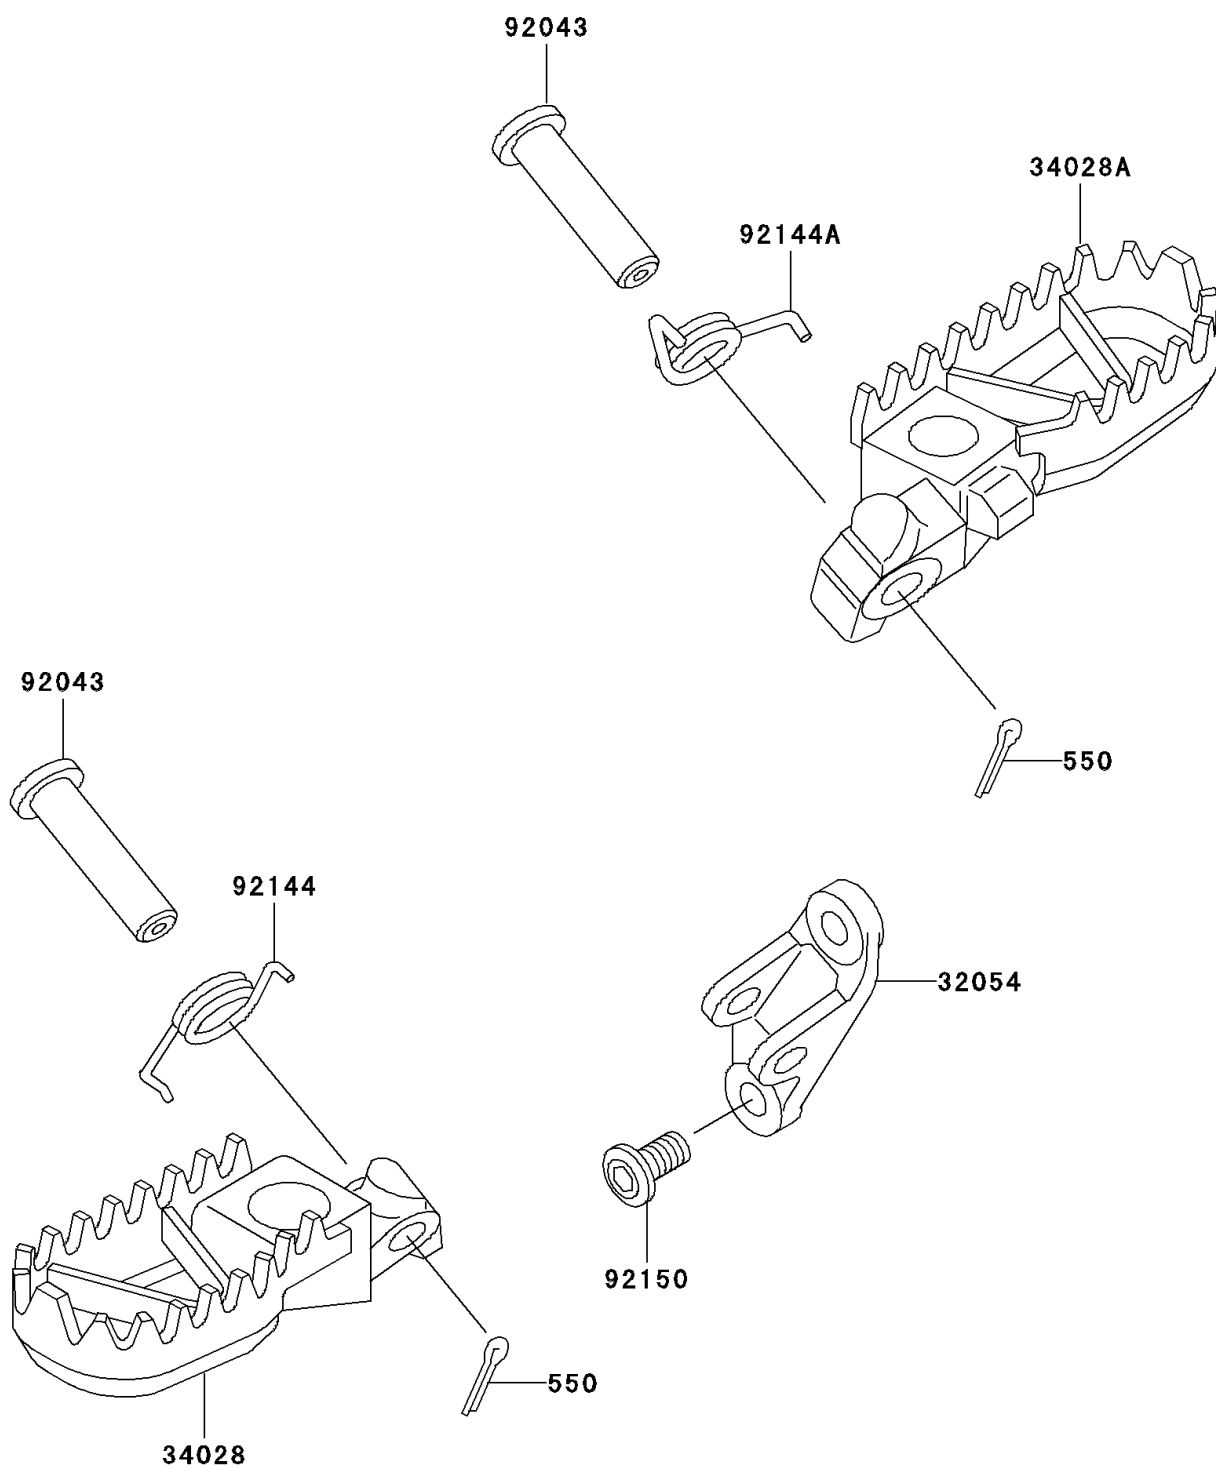

2003 KX™500 PARTS DIAGRAM

Footrests

F2160

2003 KX™500 PARTS LIST

Footrests

ITEM NAME	PART NUMBER	QUANTITY
PIN-COTTER,3.0X20 (Ref # 550)	550S3020	1
BRACKET-STEP,G.GRAY (Ref # 32054)	32054-1265-GD	1
STEP,LH,SILVER NO.25 (Ref # 34028)	34028-1332-CE	1
STEP,RH,SILVER NO.25 (Ref # 34028A)	34028-1365-CE	1
PIN,10X45.5 (Ref # 92043)	92043-1372	1
SPRING,STEP,LH (Ref # 92144)	92144-1828	1
SPRING,STEP,RH (Ref # 92144A)	92144-1829	1
BOLT,SOCKET,10X20 (Ref # 92150)	92150-1255	1