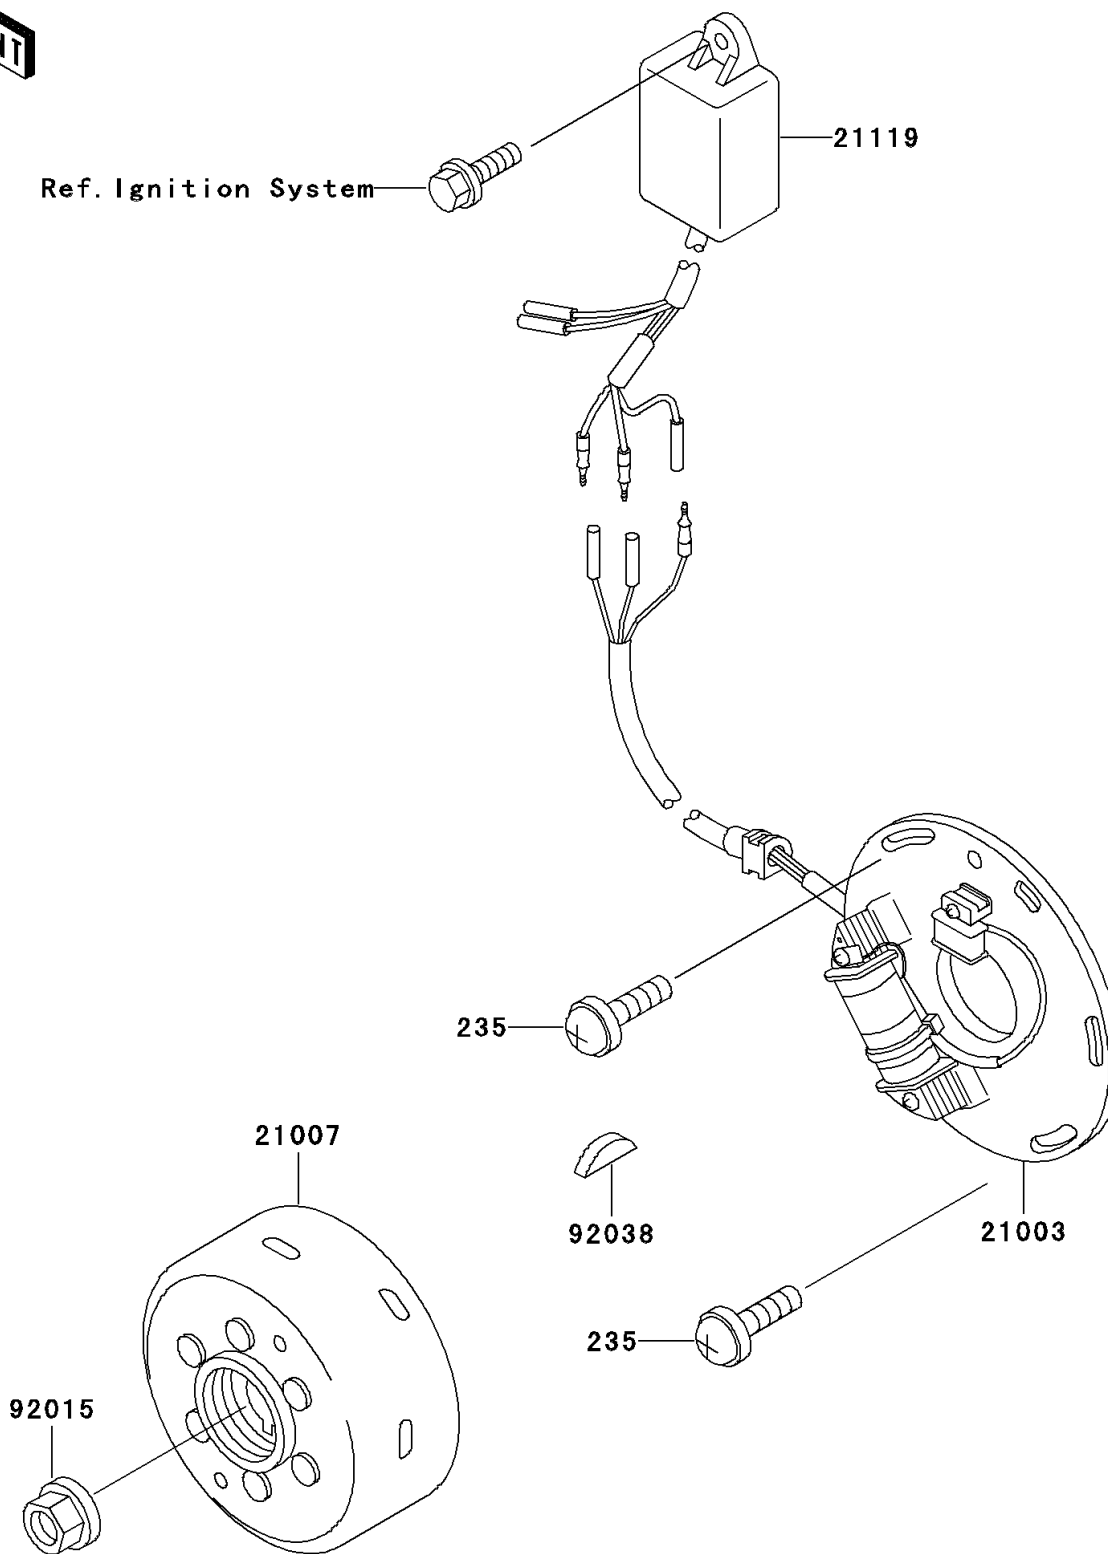

## 2003 KX™500 PARTS DIAGRAM

Generator

E1810

## 2003 KX™500 PARTS LIST

Generator

| ITEM NAME                      | PART NUMBER | QUANTITY |
|--------------------------------|-------------|----------|
| SCREW-PAN-WP-CROS (Ref # 235)  | 235B0616    | 1        |
| STATOR (Ref # 21003)           | 21003-1307  | 1        |
| ROTOR,MAGNETO (Ref # 21007)    | 21007-1241  | 1        |
| IGNITER (Ref # 21119)          | 21119-1267  | 1        |
| NUT,FLANGED,12MM (Ref # 92015) | 92015-1156  | 1        |
| KEY,WOODRUFF (Ref # 92038)     | 92038-001   | 1        |