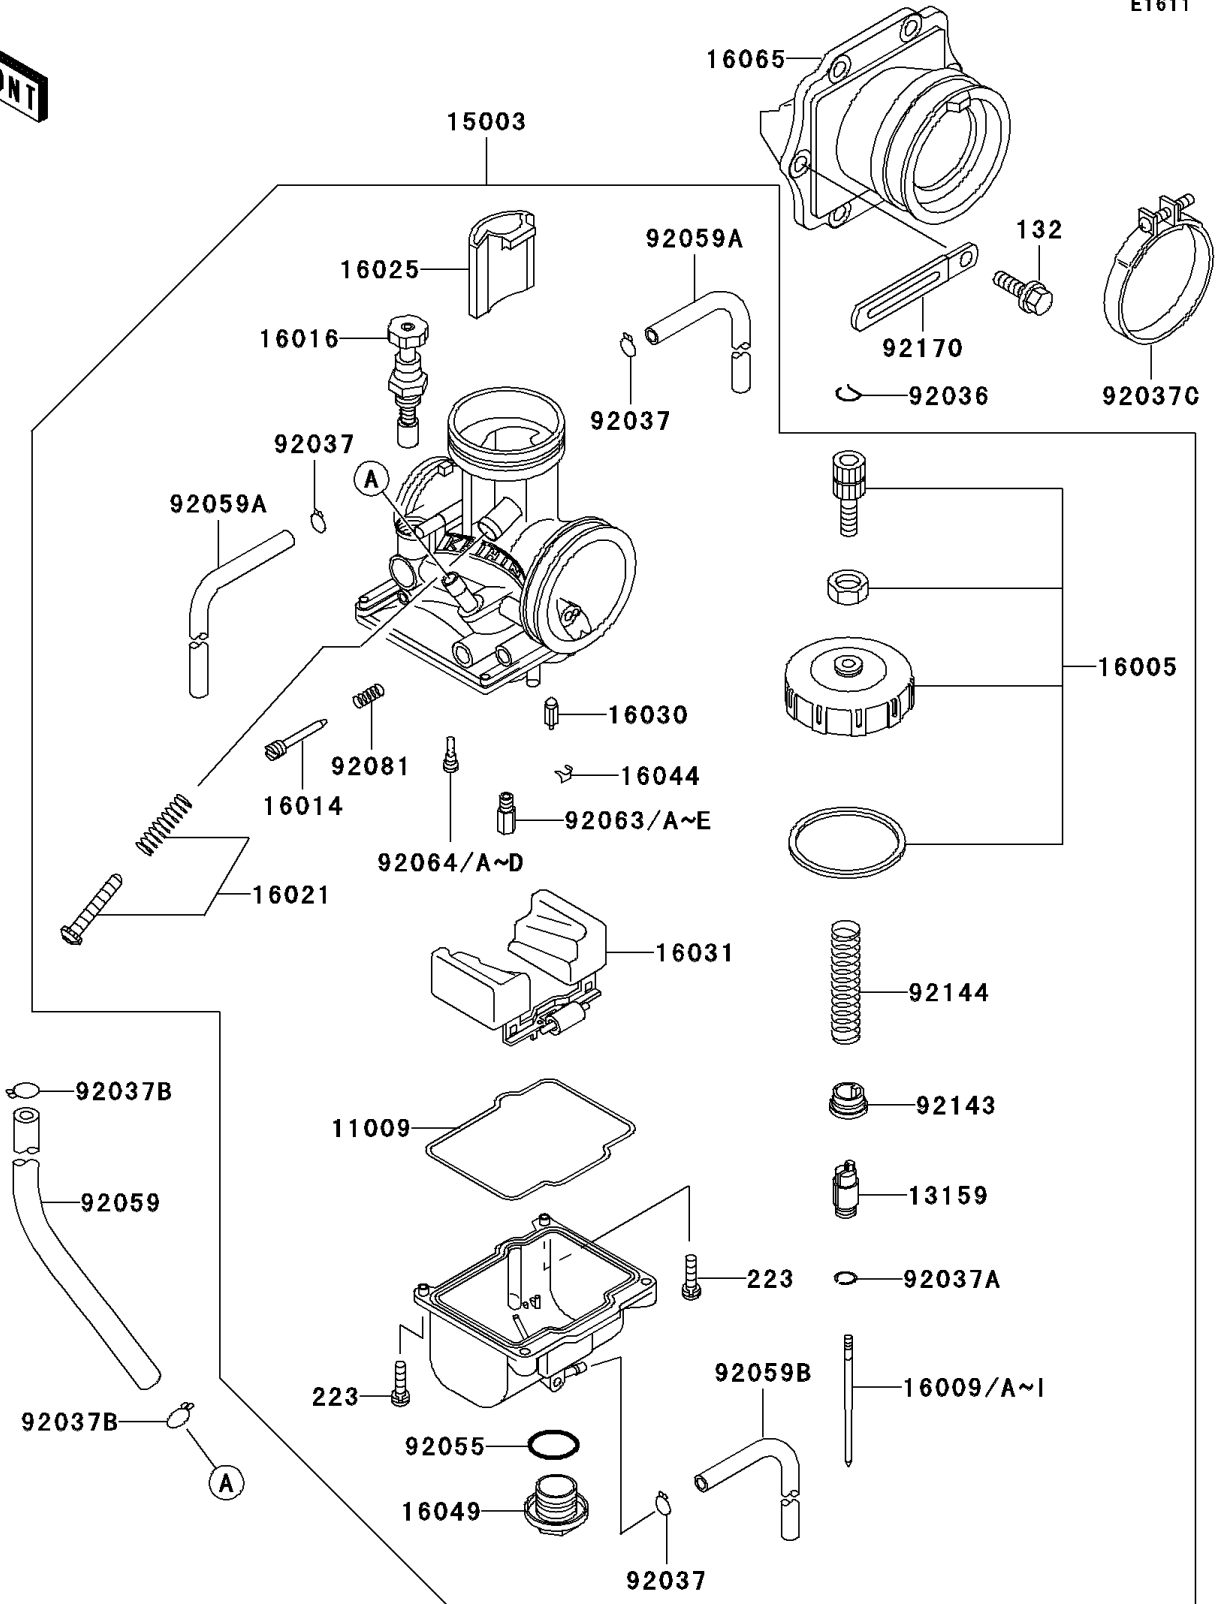

## 2003 KX™500 PARTS LIST

Carburetor

ITEM NAME	PART NUMBER	QUANTITY
GASKET,FLOAT CHAMBER (Ref # 11009)	11009-1716	1
CONNECTOR,THROTTLE CABLE (Ref # 13159)	13159-1063	1
CARBURETOR-ASSY (Ref # 15003)	15003-1250	1
TOP-CHAMBER (Ref # 16005)	16005-1068	1
NEEDLE-JET,N82K (Ref # 16009)	16009-1578	1
NEEDLE-JET,N82L (Ref # 16009A)	16009-1579	1
NEEDLE-JET,N82M (Ref # 16009B)	16009-1580	1
NEEDLE-JET,N82N (Ref # 16009C)	16009-1581	1
NEEDLE-JET,N82P (Ref # 16009D)	16009-1582	1
NEEDLE-JET,N89Z (Ref # 16009E)	16009-1609	1
NEEDLE-JET,N89A (Ref # 16009F)	16009-1610	1
NEEDLE-JET,N89B (Ref # 16009G)	16009-1611	1
NEEDLE-JET,N89C (Ref # 16009H)	16009-1612	1
NEEDLE-JET,N89D (Ref # 16009I)	16009-1613	1
SCREW-PILOT AIR (Ref # 16014)	16014-1058	1
PLUNGER (Ref # 16016)	16016-1085	1
SCREW-THROTTLE STOP (Ref # 16021)	16021-1198	1
VALVE-THROTTLE,CA7 (Ref # 16025)	16025-1163	1
VALVE-FLOAT (Ref # 16030)	16030-1057	1
FLOAT (Ref # 16031)	16031-1084	1
CLAMP,FLOAT VALVE (Ref # 16044)	16044-007	1
COVER-MAIN JET (Ref # 16049)	16049-1051	1
HOLDER-CARBURETOR (Ref # 16065)	16065-1180	1
RING-SNAP (Ref # 92036)	92036-018	1
CLAMP,TUBE (Ref # 92037)	92037-1396	1
CLAMP,JET NEEDLE (Ref # 92037A)	92037-1401	1
CLAMP,TUBE (Ref # 92037B)	92037-147	1
CLAMP,55MM (Ref # 92037C)	92037-1486	1
RING-O,MAIN JET COVER (Ref # 92055)	92055-1167	1