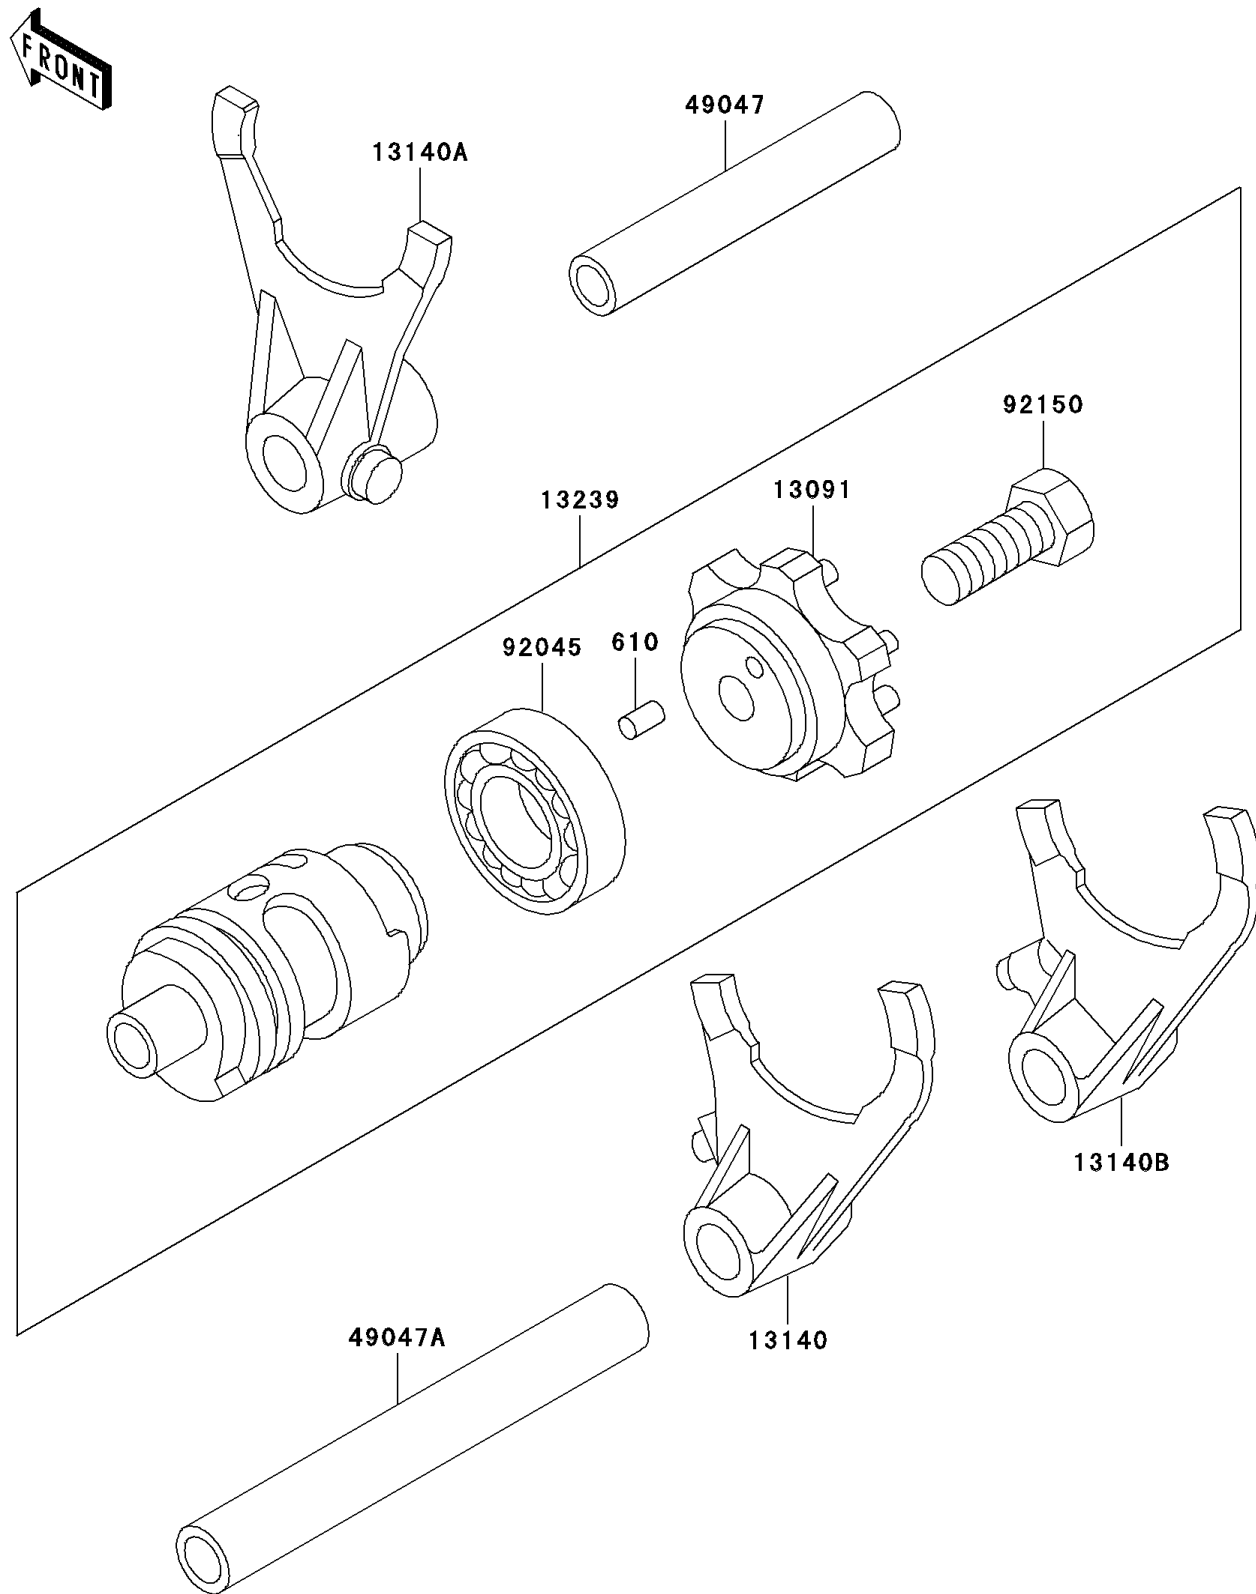

2003 KX™500 PARTS DIAGRAM

Gear Change Drum/Shift Fork(s)

E1362

2003 KX™500 PARTS LIST

Gear Change Drum/Shift Fork(s)

ITEM NAME	PART NUMBER	QUANTITY
ROLLER,4X8 (Ref # 610)	610A0408	1
HOLDER,CHANGE DRUM (Ref # 13091)	13091-1555	1
FORK-SHIFT,2ND&3RD (Ref # 13140)	13140-1058	1
FORK-SHIFT,4TH&TOP (Ref # 13140A)	13140-1059	1
FORK-SHIFT,LOW (Ref # 13140B)	13140-1142	1
DRUM-ASSY-CHANGE (Ref # 13239)	13239-1143	1
ROD-SHIFT,5.9X10X64.5 (Ref # 49047)	49047-1063	1
ROD-SHIFT,5.9X10X81 (Ref # 49047A)	49047-1064	1
BEARING-BALL,#6905 (Ref # 92045)	92045-036	1
BOLT,8X18 (Ref # 92150)	92150-1490	1