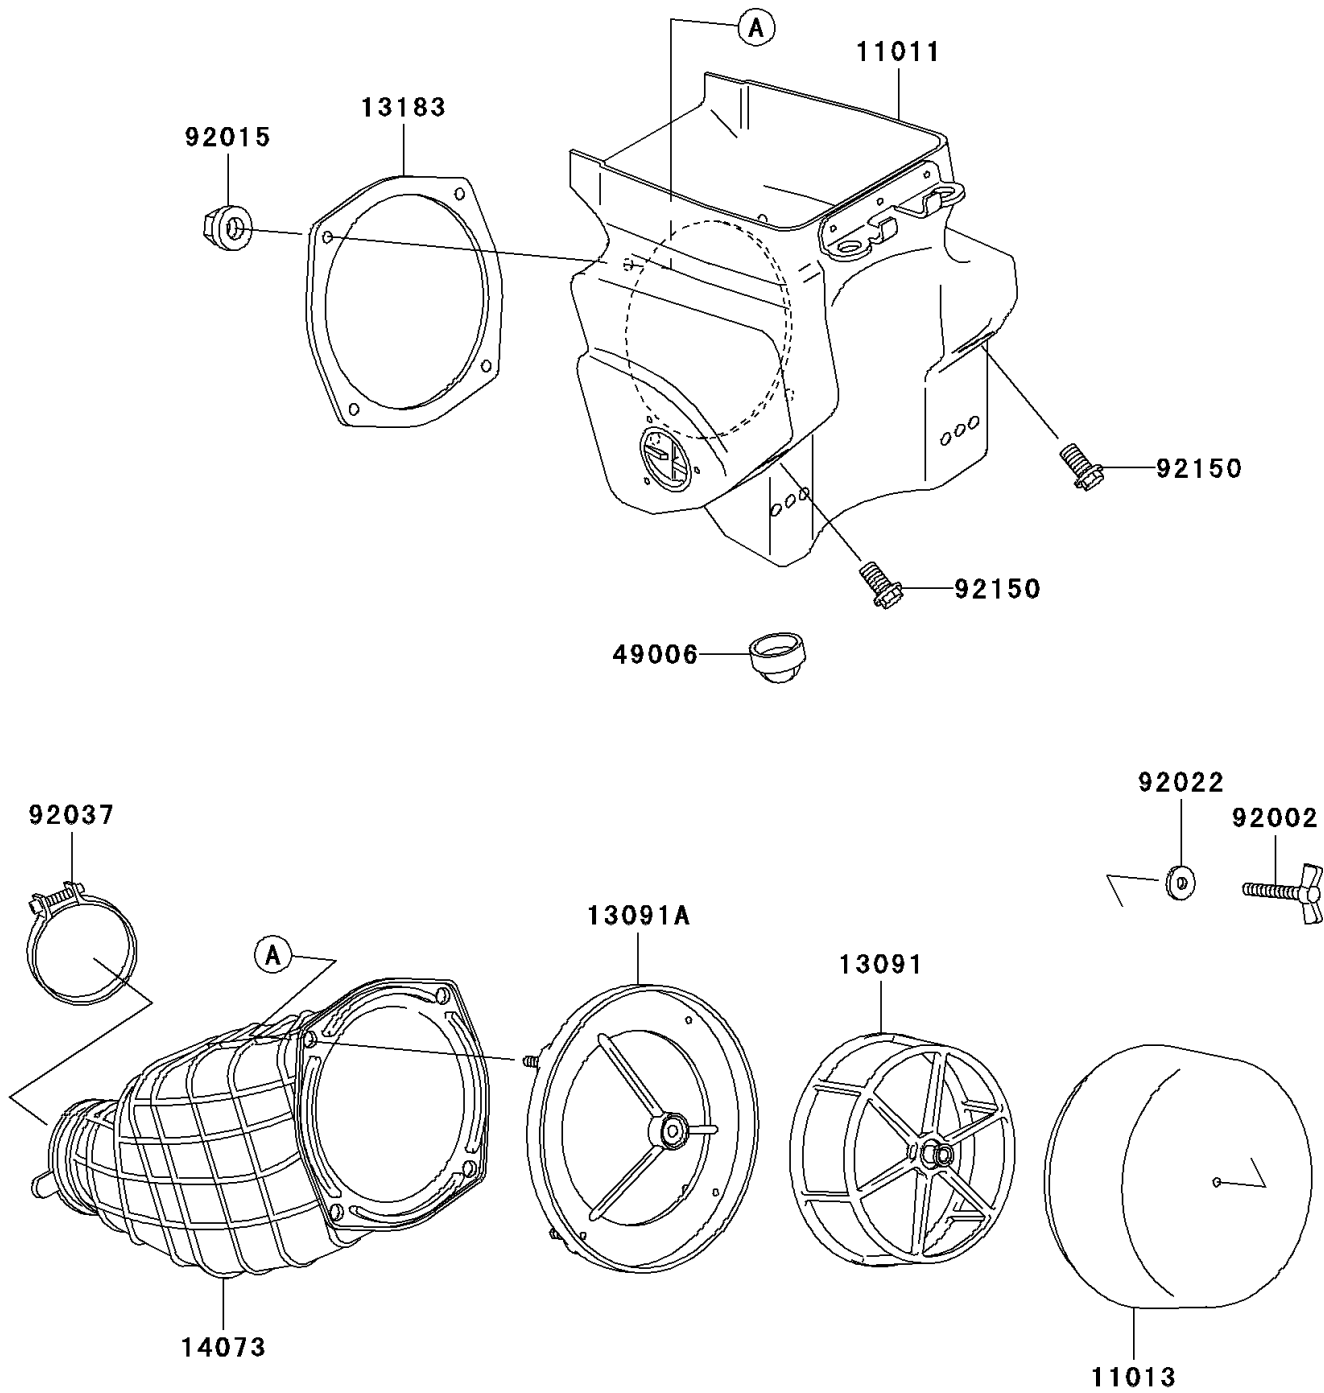

2003 KX™500 PARTS DIAGRAM

Air Cleaner

E1130

2003 KX™500 PARTS LIST

Air Cleaner

ITEM NAME	PART NUMBER	QUANTITY
CASE-AIR FILTER (Ref # 11011)	11011-1304	1
ELEMENT-AIR FILTER (Ref # 11013)	11013-1198	1
HOLDER,ELEMENT (Ref # 13091)	13091-1454	1
HOLDER (Ref # 13091A)	13091-1951	1
PLATE,DUCT FITTING (Ref # 13183)	13183-1046	1
DUCT (Ref # 14073)	14073-1360	1
BOOT (Ref # 49006)	49006-1248	1
BOLT,WING (Ref # 92002)	92002-1719	1
NUT,FLANGED,5MM (Ref # 92015)	92015-1259	1
WASHER,6.5X20X1.6 (Ref # 92022)	92022-125	1
CLAMP,AIR FILTER (Ref # 92037)	92037-1409	1
BOLT,FLANGED,6X16 (Ref # 92150)	92150-1506	1