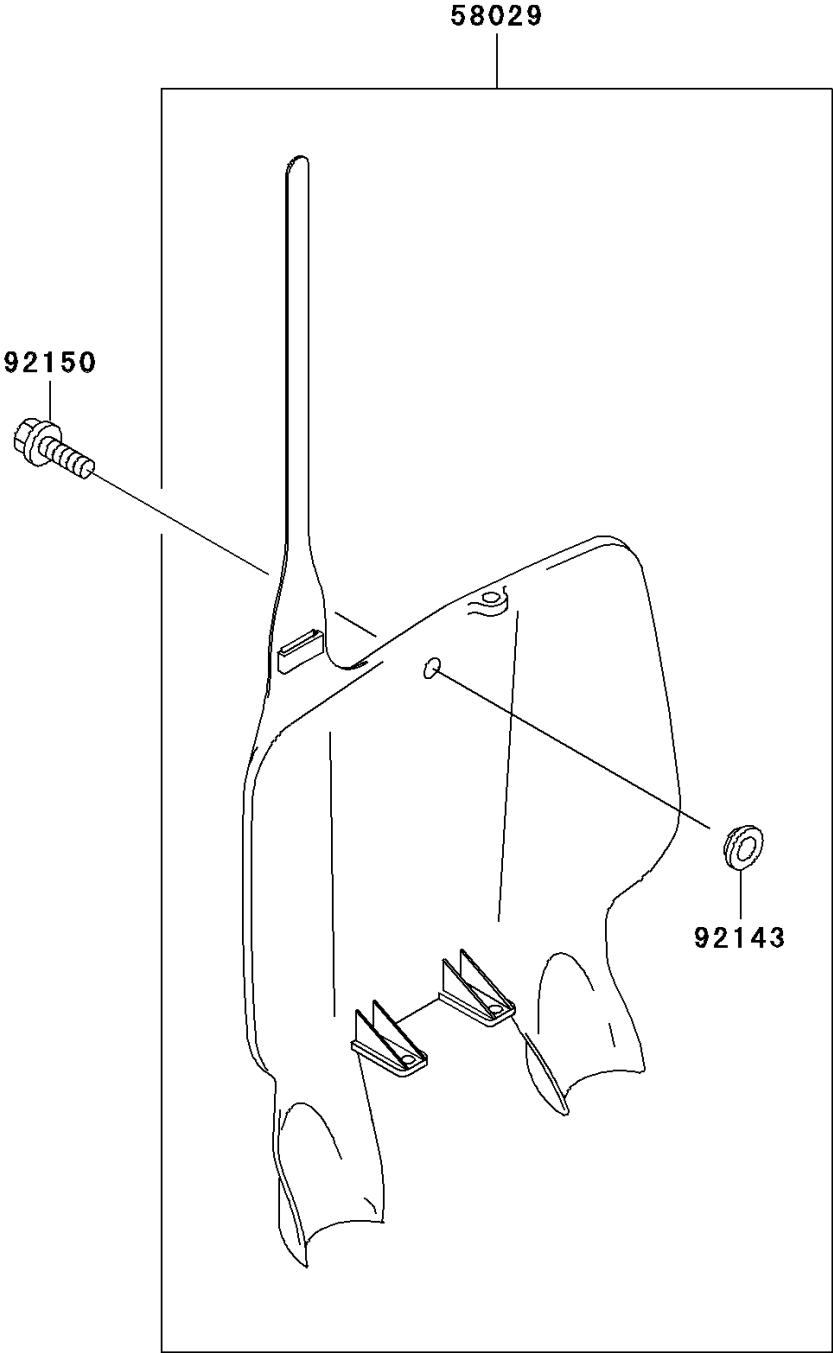

1998 KX™500 PARTS DIAGRAM

Accessory

F2910

1998 KX™500 PARTS LIST

Accessory

ITEM NAME	PART NUMBER	QUANTITY
PLATE-NUMBER,P.WHITE (Ref # 58029)	58029-1078-6F	1
COLLAR (Ref # 92143)	92143-1196	1
BOLT,6X14 (Ref # 92150)	92150-1340	1