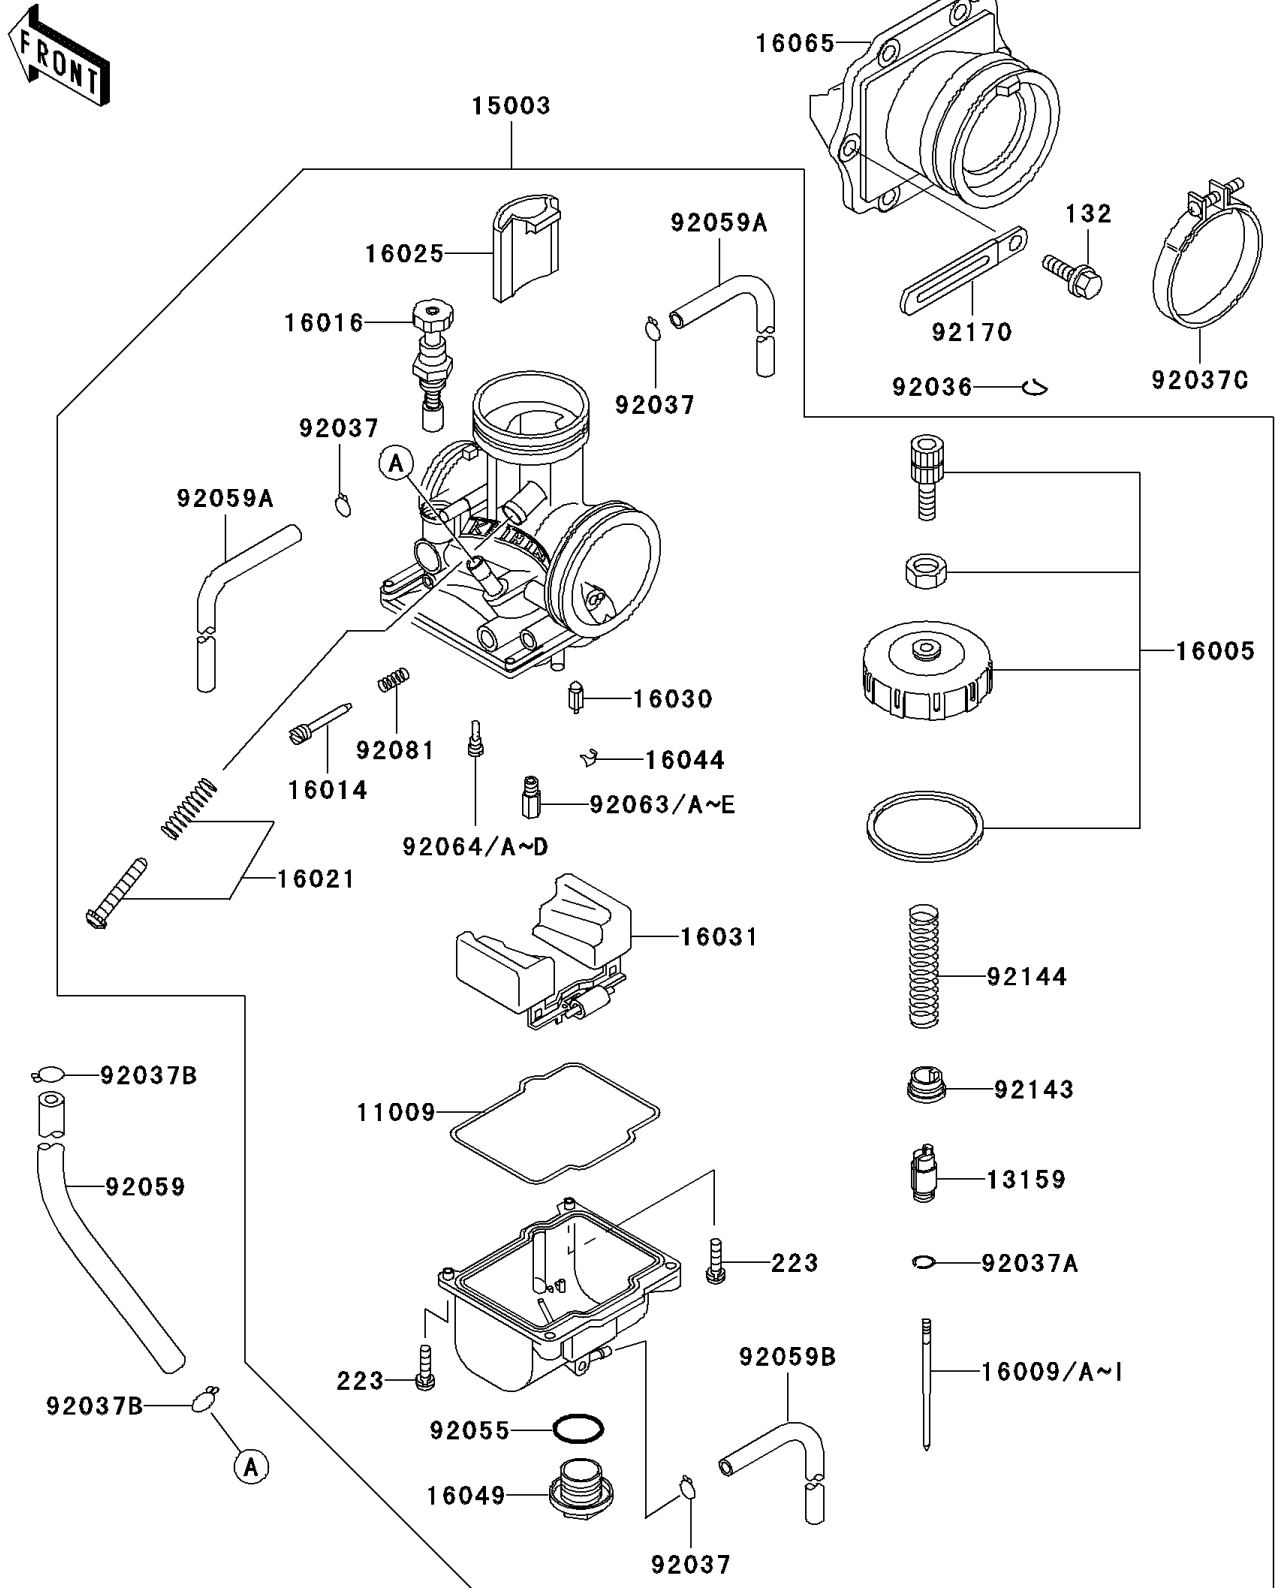

1998 KX™500 PARTS DIAGRAM

Carburetor

E1611