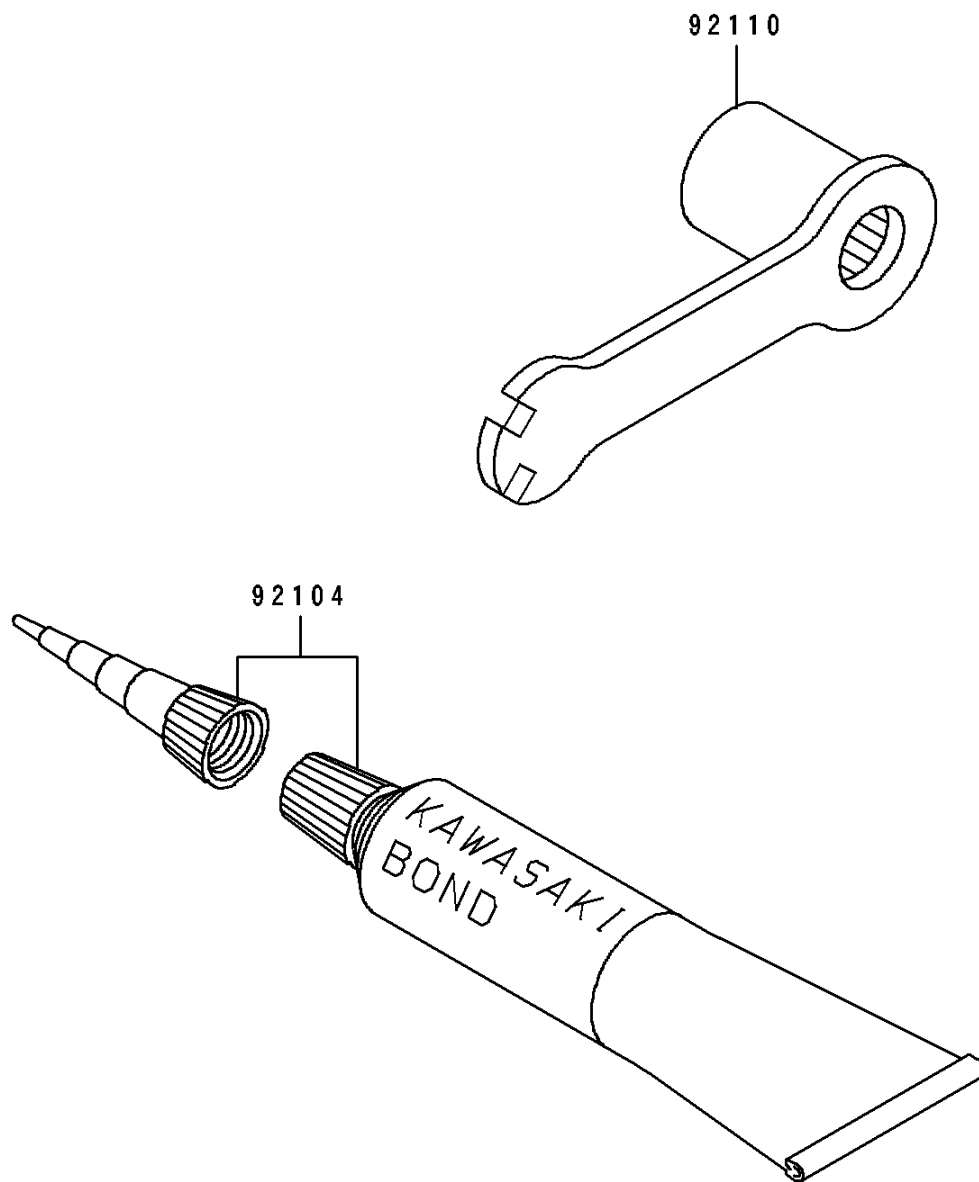

## 1989 KX™500 PARTS DIAGRAM

Tool

F2810

## 1989 KX™500 PARTS LIST

Tool

ITEM NAME	PART NUMBER	QUANTITY
GASKET-LIQUID,TUBE,100G,SILVER (Ref # 92104)	92104-002	1
TOOL-WRENCH,BOX,21MM&SPOKE (Ref # 92110)	92110-1142	1