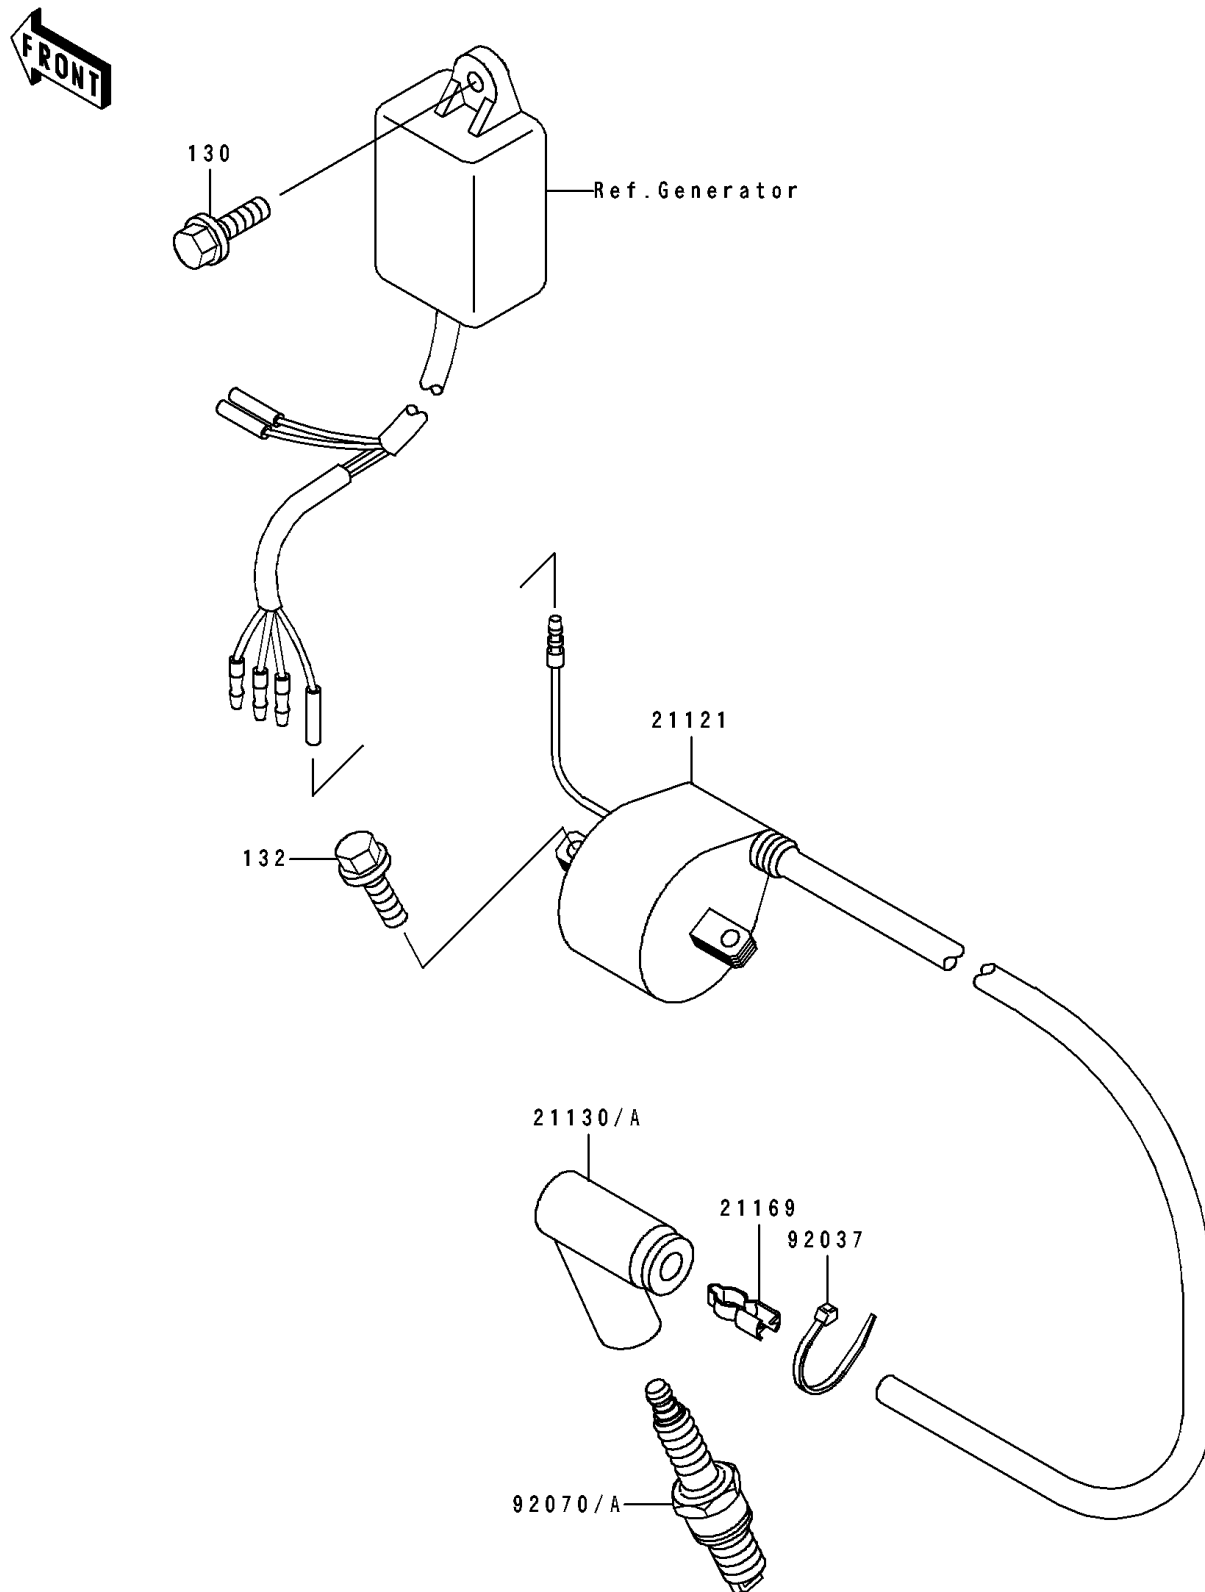

1989 KX™500 PARTS DIAGRAM

Ignition Coil

E1830

1989 KX™500 PARTS LIST

Ignition Coil

ITEM NAME	PART NUMBER	QUANTITY
COIL-IGNITION (Ref # 21121)	21121-1186	1
CAP-SPARK PLUG (Ref # 21130)	21130-1006	1
CAP-SPARK PLUG (Ref # 21130A)	21130-1062	1
TERMINAL,PLUG CAP (Ref # 21169)	21169-001	1
CLAMP (Ref # 92037)	92037-1173	1
PLUG-SPARK,B8EG(NGK) (Ref # 92070)	92070-1057	1
PLUG-SPARK,BR8EG(NGK) (Ref # 92070A)	92070-1064	1
BOLT-FLANGED,6X16 (Ref # 130)	130G0616	1
BOLT-FLANGED-SMALL (Ref # 132)	132G0618	1