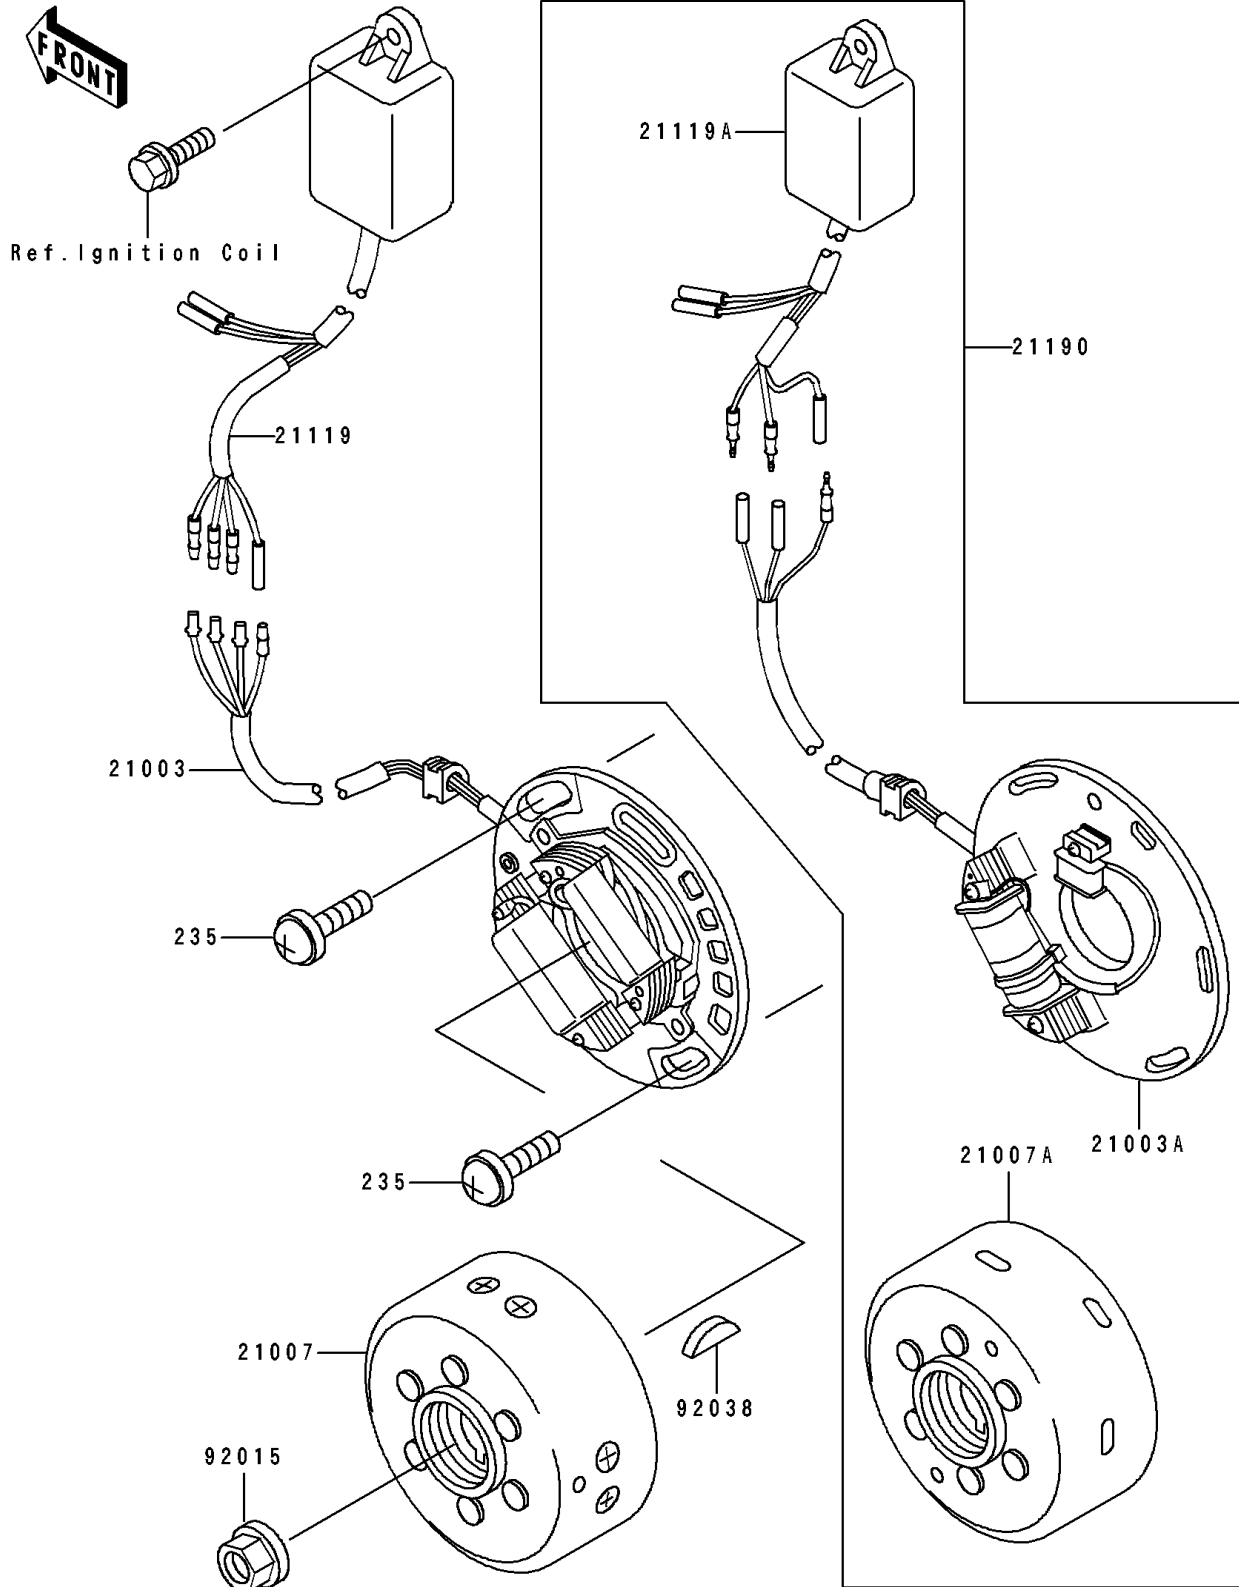

1989 KX™500 PARTS DIAGRAM

Generator

E 1810

1989 KX™500 PARTS LIST

Generator

ITEM NAME	PART NUMBER	QUANTITY
STATOR,F3T81172 (Ref # 21003)	21003-1169	1
STATOR (Ref # 21003A)	21003-1215	1
ROTOR,F3T81171 (Ref # 21007)	21007-1140	1
ROTOR,F4T10271 (Ref # 21007A)	21007-1183	1
IGNITER (Ref # 21119)	21119-1221	1
IGNITER (Ref # 21119A)	21119-1267	1
MAGNETO-ASSY (Ref # 21190)	21190-1051	1
NUT,FLANGED,12MM (Ref # 92015)	92015-1156	1
KEY,WOODRUFF (Ref # 92038)	92038-001	1
SCREW-PAN-WP-CROS (Ref # 235)	235B0616	1