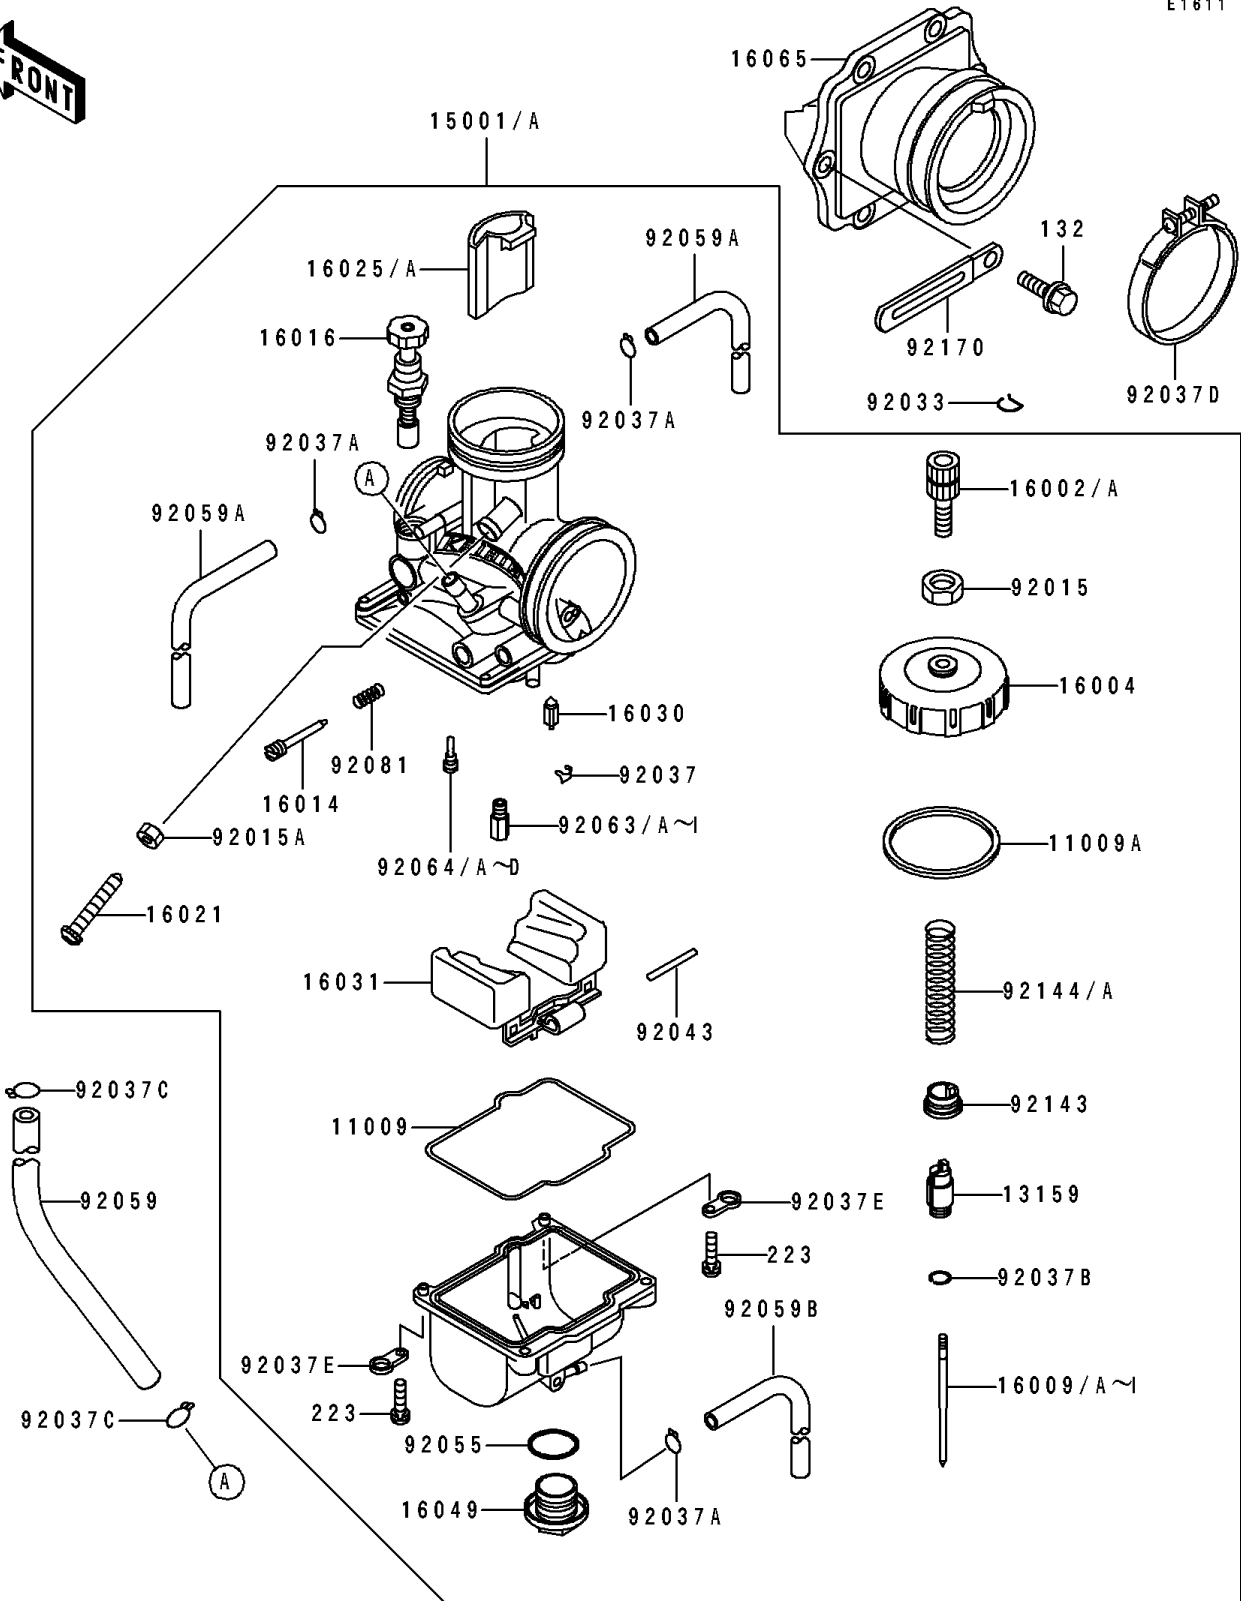

## 1989 KX™500 PARTS LIST

Carburetor

ITEM NAME	PART NUMBER	QUANTITY
GASKET,FLOAT CHAMBER (Ref # 11009)	11009-1716	1
GASKET,CHAMBER CAP (Ref # 11009A)	11009-1717	1
CONNECTOR,THROTTLE CABLE (Ref # 13159)	13159-1063	1
CARBURETOR-ASSY (Ref # 15001)	15001-1461	1
ADJUSTER-CABLE (Ref # 16002)	16002-1056	1
CAP-CHAMBER,MIXING (Ref # 16004)	16004-1061	1
NEEDLE-JET,R1367N (Ref # 16009)	16009-1401	1
NEEDLE-JET,R1368N (Ref # 16009A)	16009-1402	1
NEEDLE-JET,R1366N (Ref # 16009B)	16009-1442	1
NEEDLE-JET,R1364N (Ref # 16009C)	16009-1514	1
NEEDLE-JET,R1365N (Ref # 16009D)	16009-1515	1
SCREW-PILOT AIR (Ref # 16014)	16014-1058	1
PLUNGER,STARTER (Ref # 16016)	16016-1075	1
SCREW-THROTTLE STOP (Ref # 16021)	16021-1124	1
VALVE-THROTTLE,CA7 (Ref # 16025)	16025-1151	1
VALVE-FLOAT (Ref # 16030)	16030-1057	1
FLOAT (Ref # 16031)	16031-1067	1
COVER-MAIN JET (Ref # 16049)	16049-1051	1
HOLDER-CARBURETOR (Ref # 16065)	16065-1180	1
NUT,CABLE ADJUST LOCK (Ref # 92015)	92015-1574	1
NUT,THROTTLE STOP SCREW (Ref # 92015A)	92015-1707	1
RING-SNAP (Ref # 92033)	92036-018	1
CLAMP,FLOAT VALVE (Ref # 92037)	16044-007	1
CLAMP,TUBE (Ref # 92037A)	92037-1396	1
CLAMP,JET NEEDLE (Ref # 92037B)	92037-1401	1
CLAMP,TUBE (Ref # 92037C)	92037-147	1
CLAMP,55MM (Ref # 92037D)	92037-1486	1
CLAMP,HOSE (Ref # 92037E)	92037-1969	1
PIN,FLOAT (Ref # 92043)	92043-1207	1