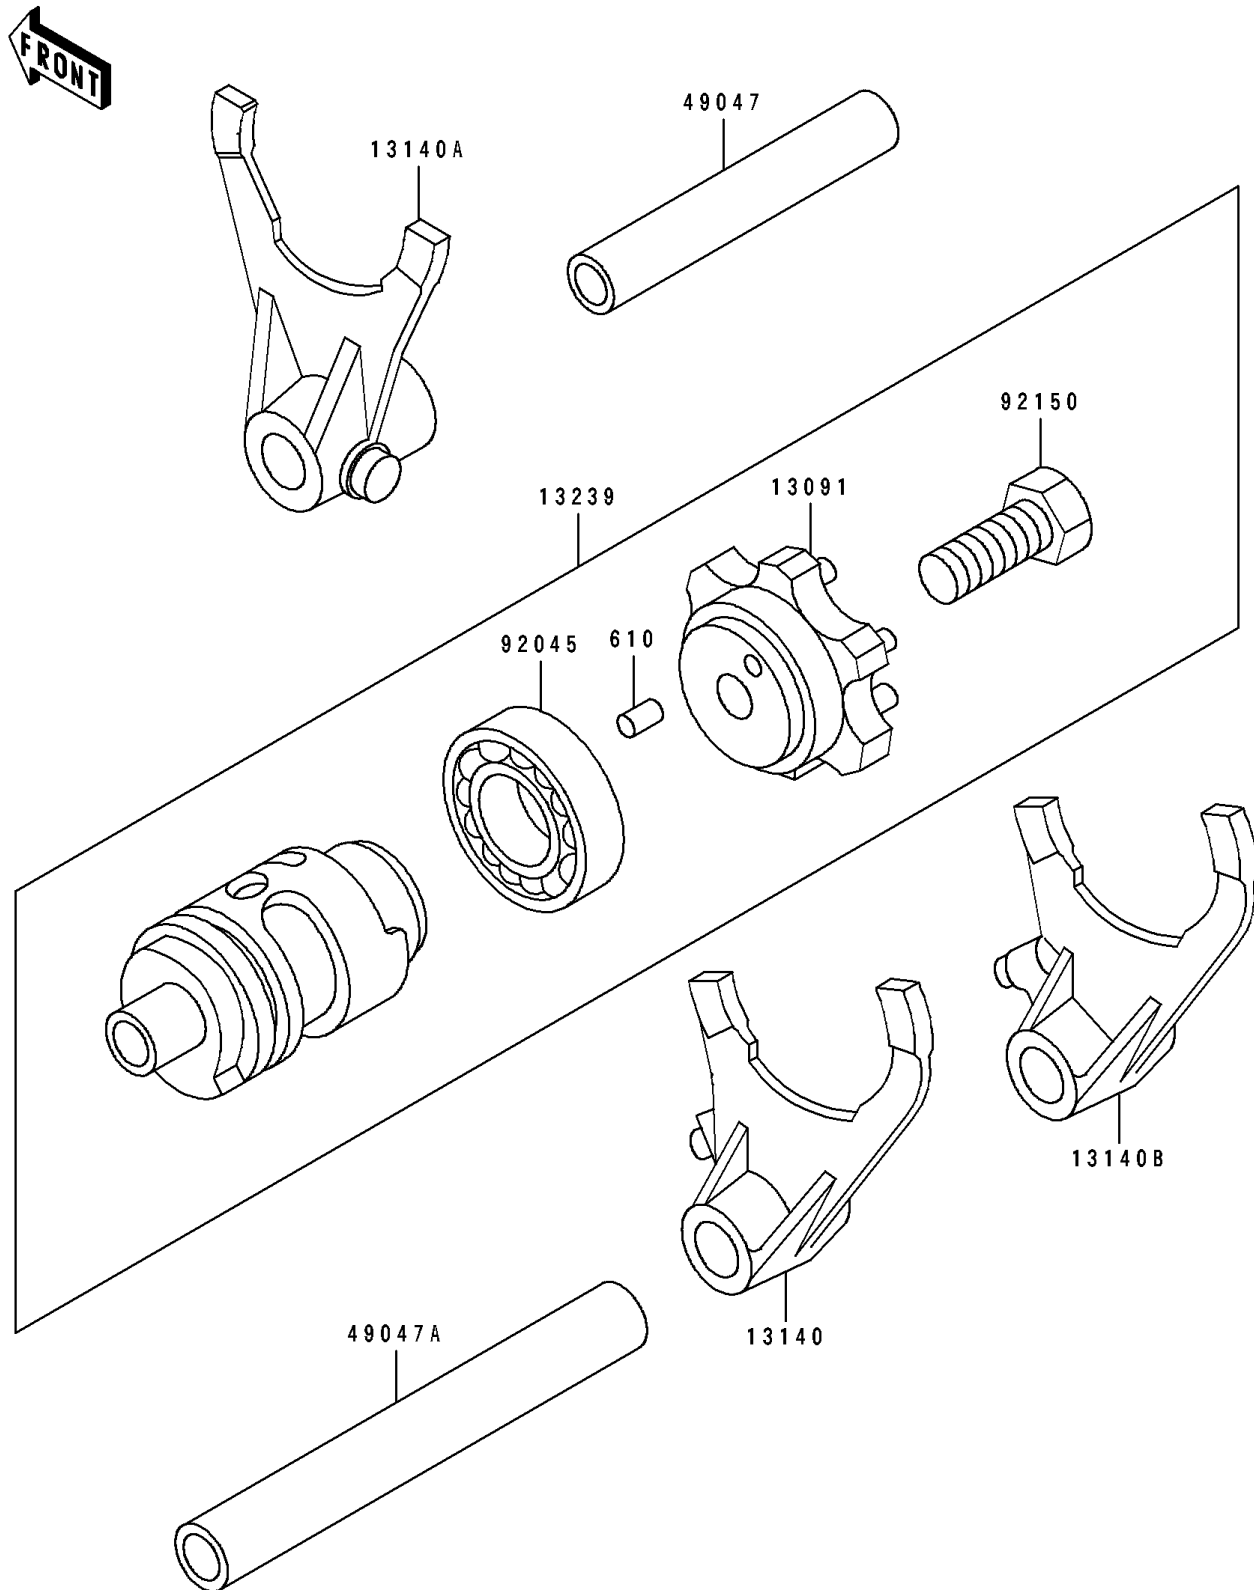

1989 KX™500 PARTS DIAGRAM

Change Drum/Shift Fork

E 1362

1989 KX™500 PARTS LIST

Change Drum/Shift Fork

ITEM NAME	PART NUMBER	QUANTITY
HOLDER,CHANGE DRUM (Ref # 13091)	13091-1555	1
FORK-SHIFT,2ND&3RD (Ref # 13140)	13140-1058	1
FORK-SHIFT,4TH&TOP (Ref # 13140A)	13140-1059	1
FORK-SHIFT,LOW (Ref # 13140B)	13140-1142	1
DRUM-ASSY-CHANGE (Ref # 13239)	13239-1143	1
ROD-SHIFT,5.9X10X64.5 (Ref # 49047)	49047-1063	1
ROD-SHIFT,5.9X10X81 (Ref # 49047A)	49047-1064	1
BEARING-BALL,#6905 (Ref # 92045)	92045-036	1
BOLT,8X18 (Ref # 92150)	92150-1490	1
ROLLER,4X8 (Ref # 610)	610A0408	1