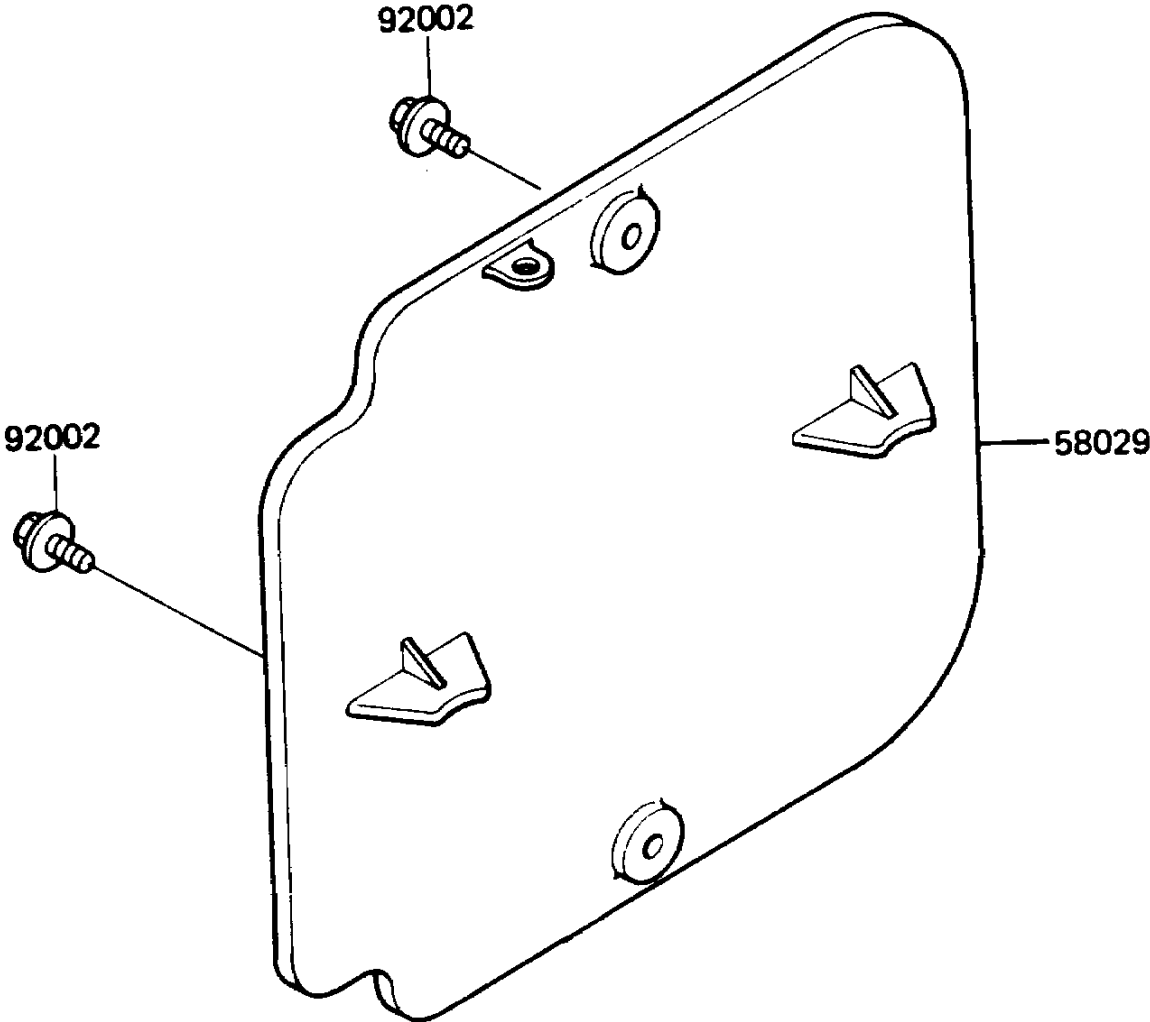

## 1988 KX™500 PARTS DIAGRAM

Accessory

F2910-0025

## 1988 KX™500 PARTS LIST

Accessory

ITEM NAME	PART NUMBER	QUANTITY
PLATE-NUMBER,L.GREEN (Ref # 58029)	58029-5018-6W	1
BOLT,6X14 (Ref # 92002)	92002-1460	1