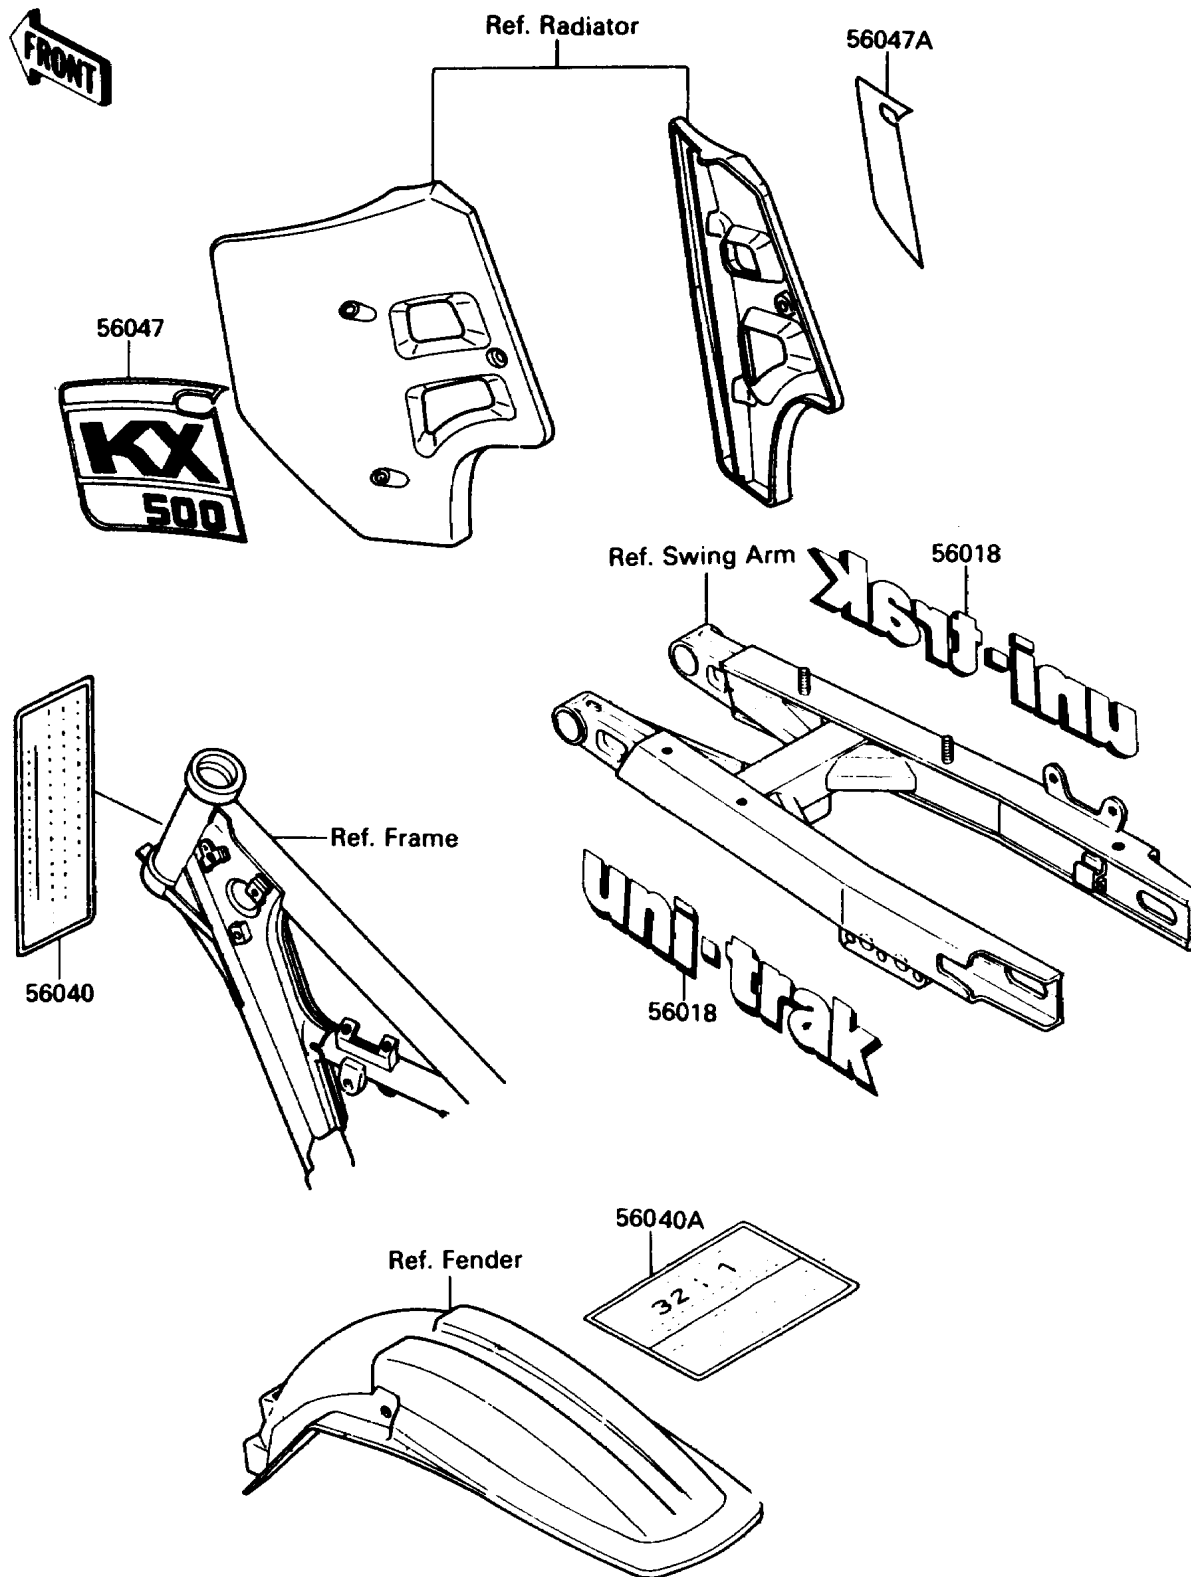

1988 KX™500 PARTS DIAGRAM

Labels

F2860-0605

1988 KX™500 PARTS LIST

Labels

ITEM NAME	PART NUMBER	QUANTITY
MARK,SWING ARM,UNI-TRAK (Ref # 56018)	56018-1910	1
LABEL-WARNING,NOISE (Ref # 56040)	56040-1101	1
LABEL-WARNING,GASOLINE/OIL (Ref # 56040A)	56040-1129	1
PATTERN,SHROUD,LH (Ref # 56047)	56047-1785	1
PATTERN,SHROUD,RH (Ref # 56047A)	56047-1786	1