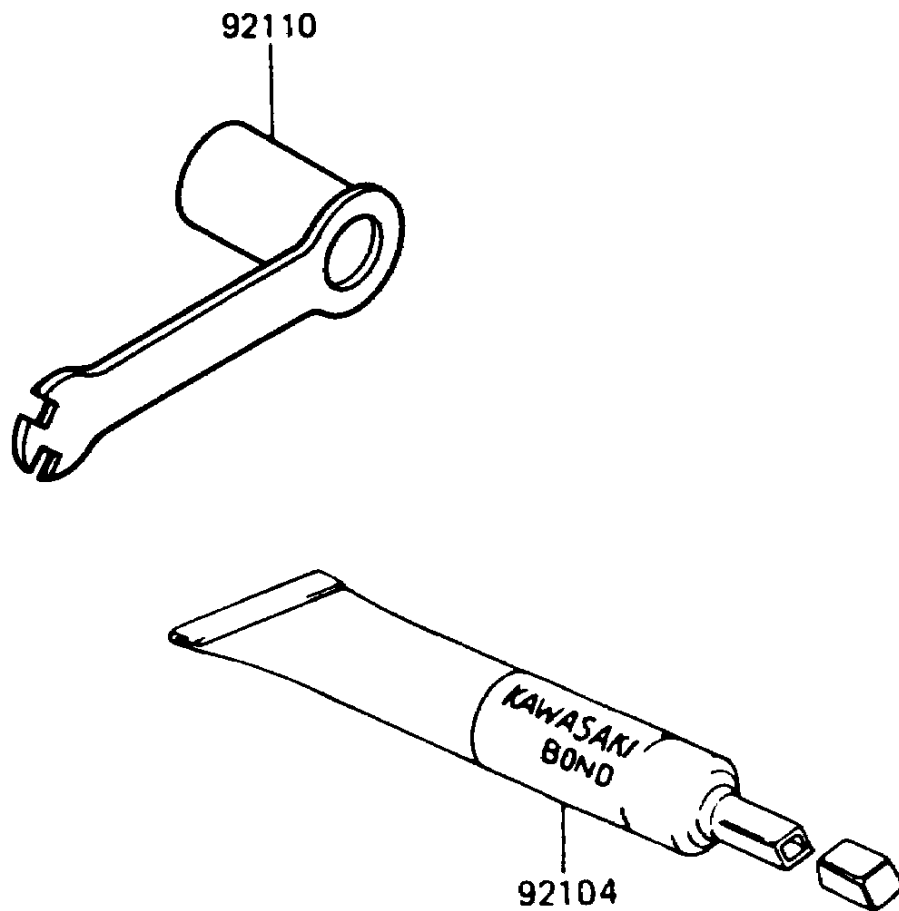

1988 KX™500 PARTS DIAGRAM

Owner's Tools

F2810-0198

1988 KX™500 PARTS LIST

Owner's Tools

ITEM NAME	PART NUMBER	QUANTITY
GASKET-LIQUID,TUBE,100G,SILVER (Ref # 92104)	92104-002	1
TOOL-WRENCH,BOX,21MM&SPOKE (Ref # 92110)	92110-1142	1