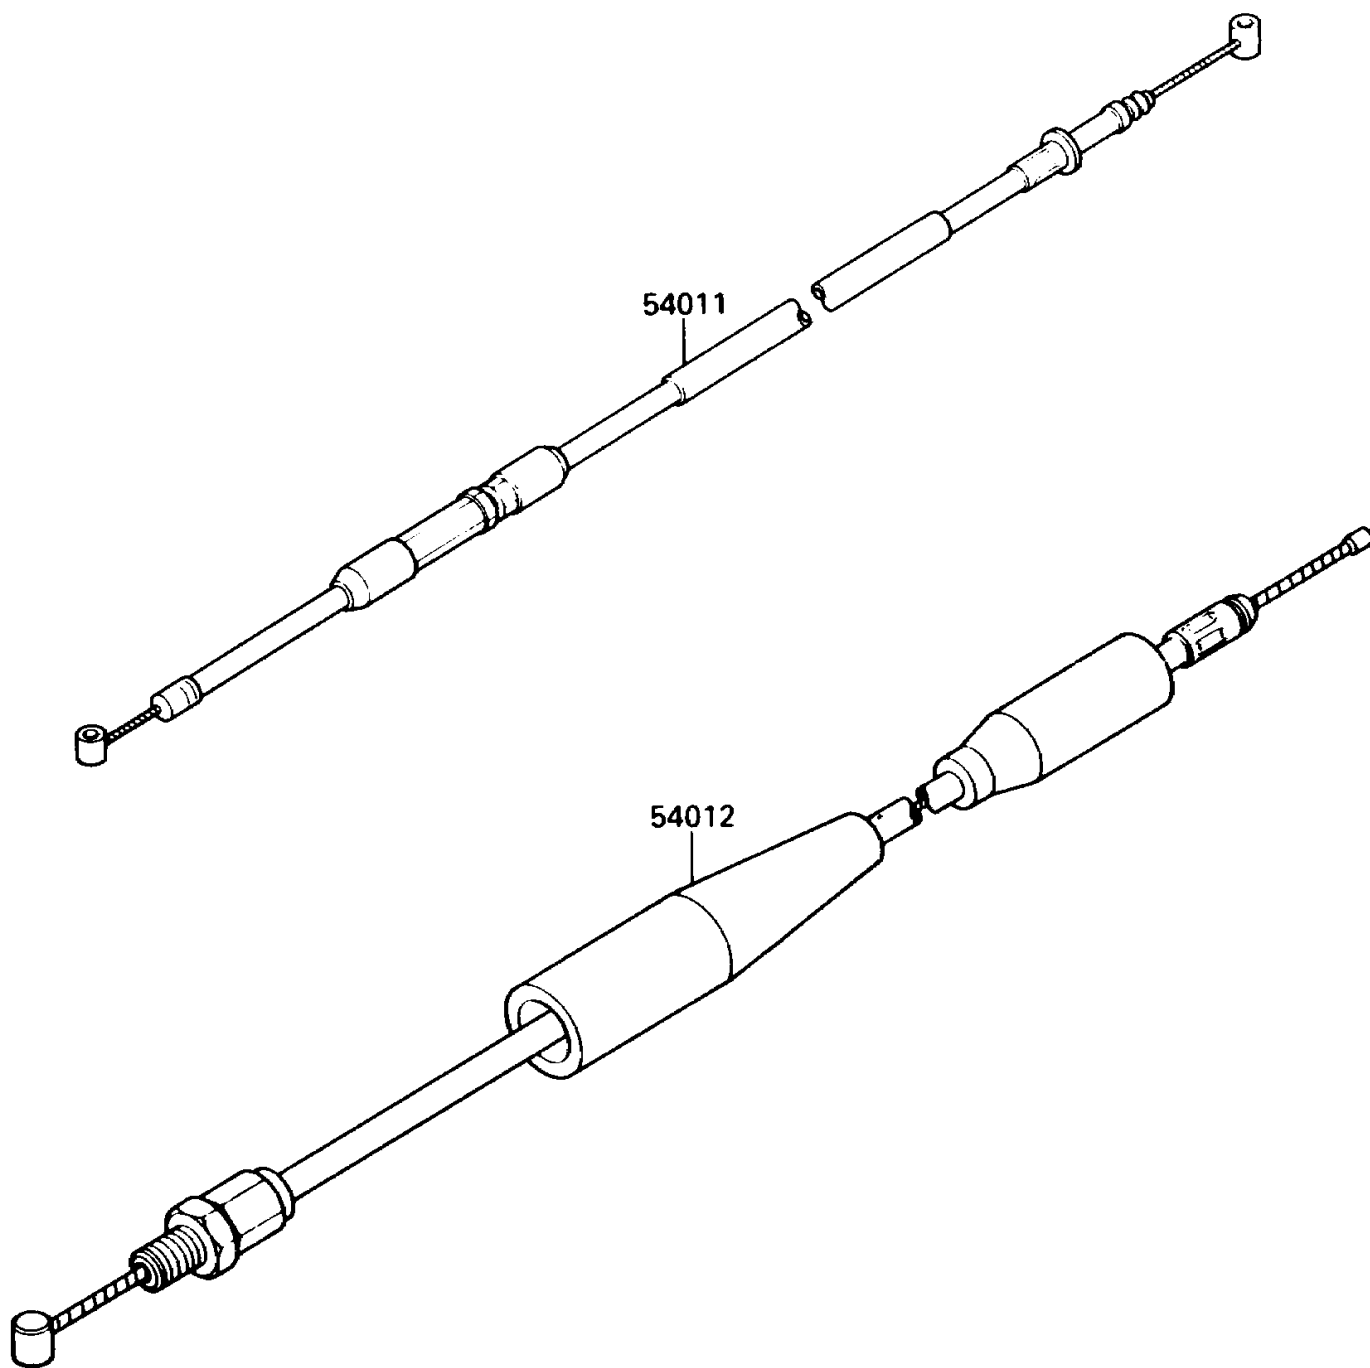

1988 KX™500 PARTS DIAGRAM

Cables

F2540-0286

1988 KX™500 PARTS LIST

Cables

ITEM NAME	PART NUMBER	QUANTITY
CABLE-CLUTCH (Ref # 54011)	54011-1264	1
CABLE-THROTTLE (Ref # 54012)	54012-1341	1