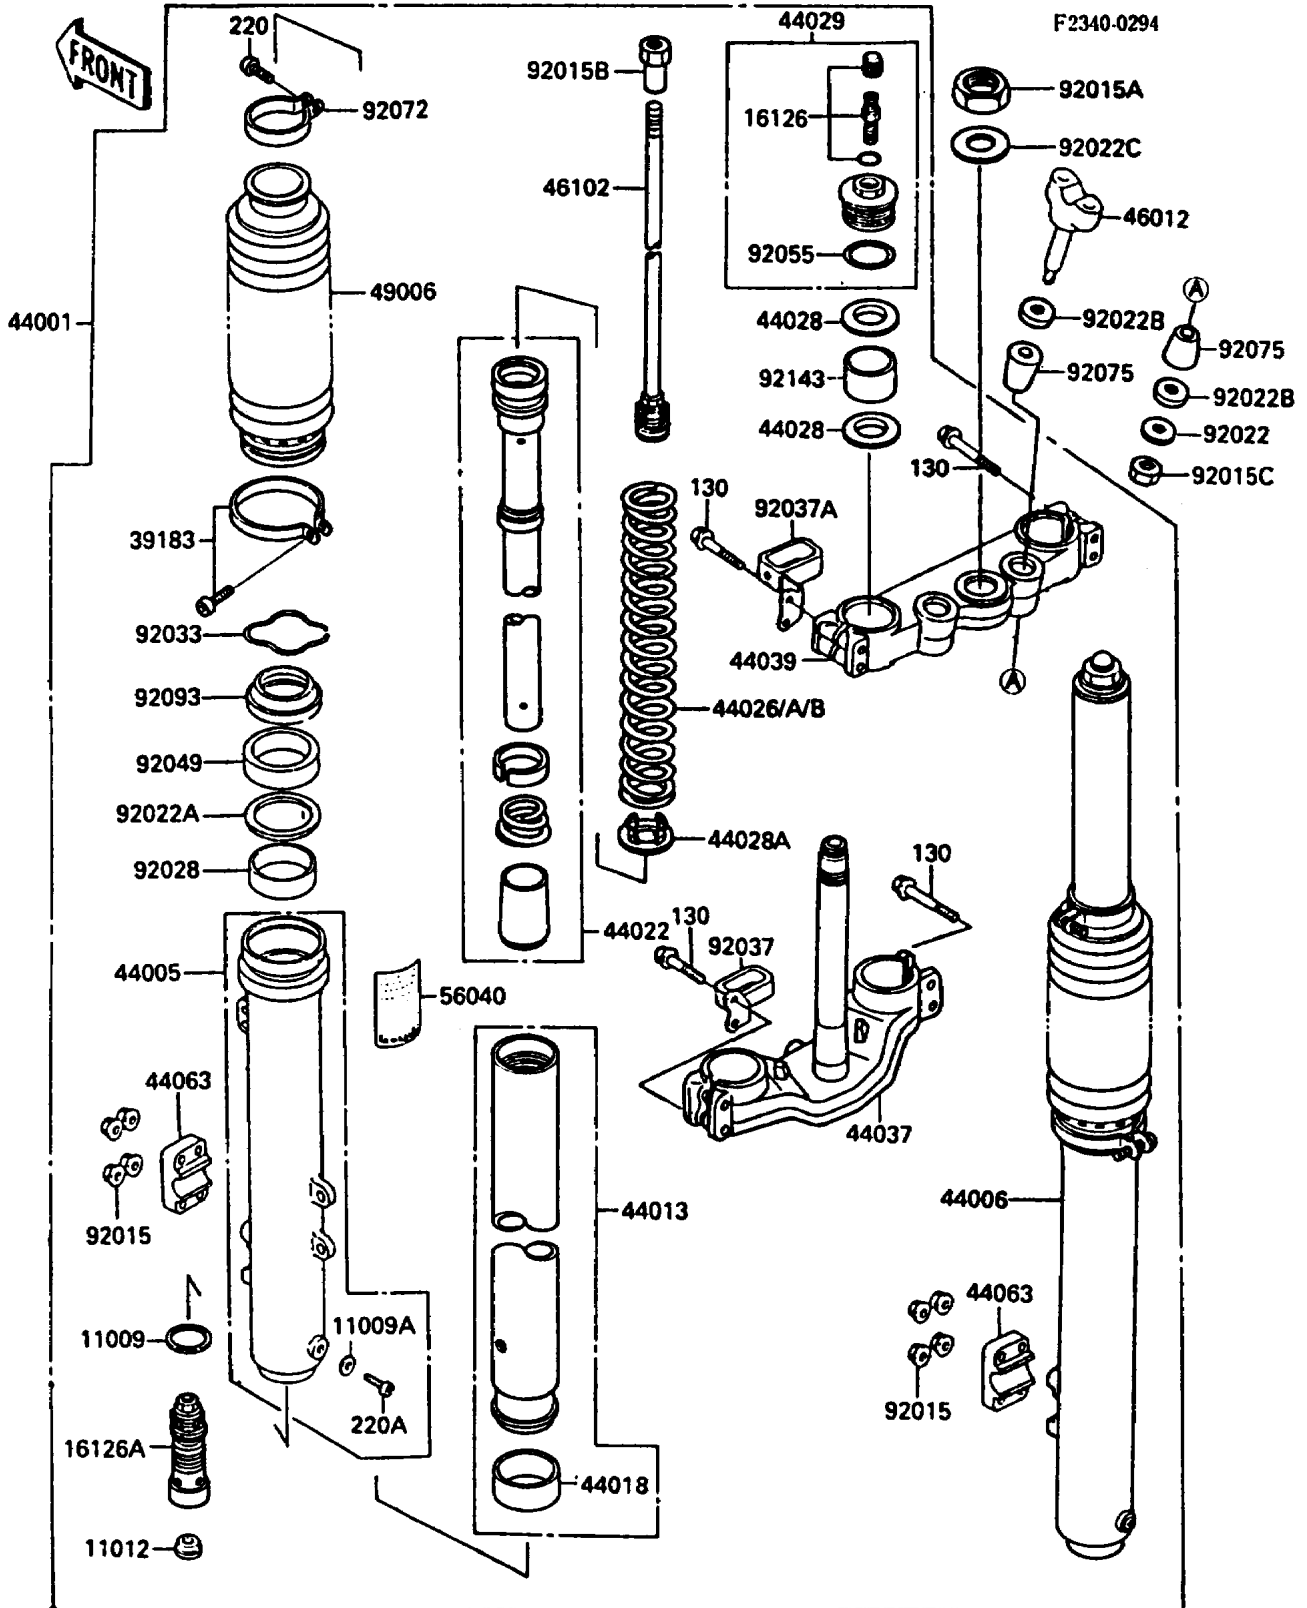

1988 KX™500 PARTS DIAGRAM

Front Fork