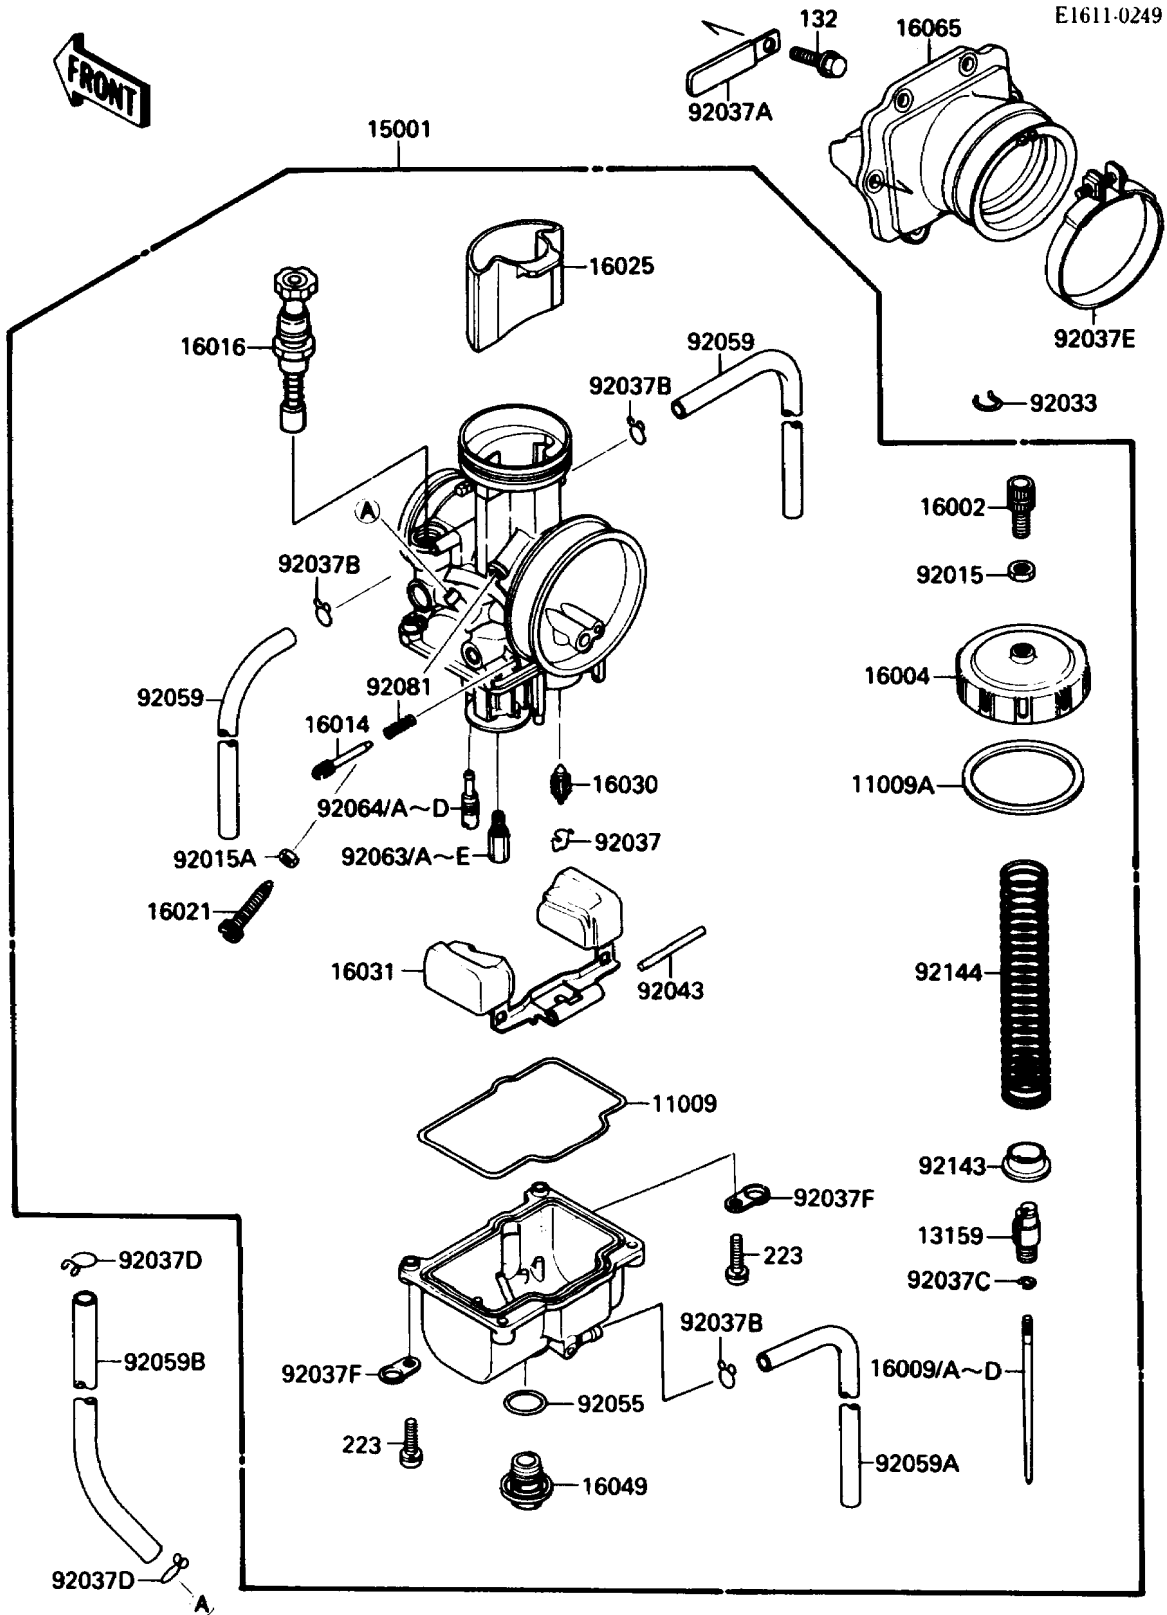

1988 KX™500 PARTS DIAGRAM

Carburetor