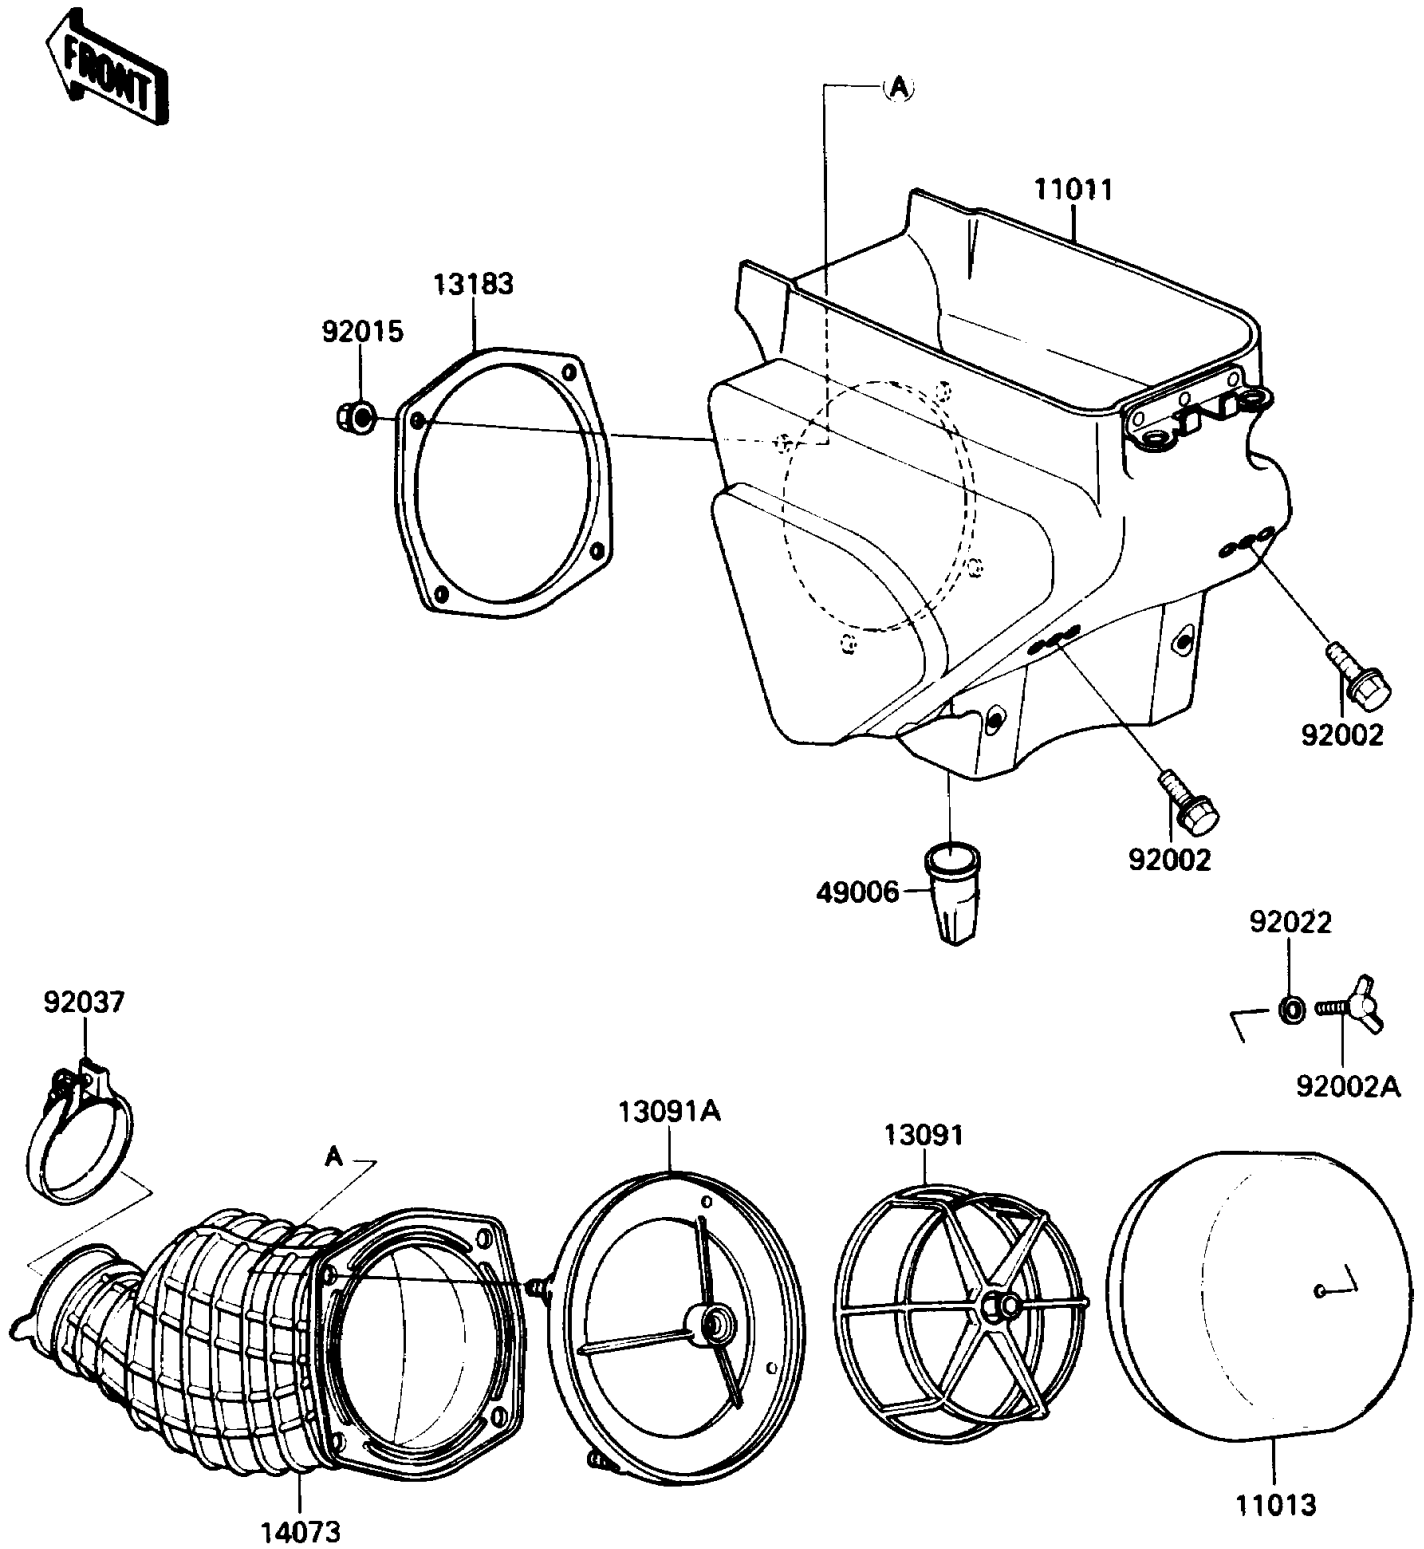

1988 KX™500 PARTS DIAGRAM

Air Cleaner

E1130-0250

1988 KX™500 PARTS LIST

Air Cleaner

ITEM NAME	PART NUMBER	QUANTITY
CASE-AIR FILTER (Ref # 11011)	11011-1288	1
ELEMENT-AIR FILTER (Ref # 11013)	11013-1150	1
HOLDER,ELEMENT (Ref # 13091)	13091-1454	1
HOLDER,DUCT (Ref # 13091A)	13091-1455	1
PLATE,DUCT FITTING (Ref # 13183)	13183-1046	1
DUCT,AIR FILTER (Ref # 14073)	14073-1329	1
BOOT (Ref # 49006)	49006-1012	1
BOLT,6X14 (Ref # 92002)	92002-1460	1
BOLT,WING (Ref # 92002A)	92002-1719	1
NUT,FLANGED,5MM (Ref # 92015)	92015-1259	1
WASHER,6.5X20X1.6 (Ref # 92022)	92022-125	1
CLAMP,AIR FILTER (Ref # 92037)	92037-1409	1