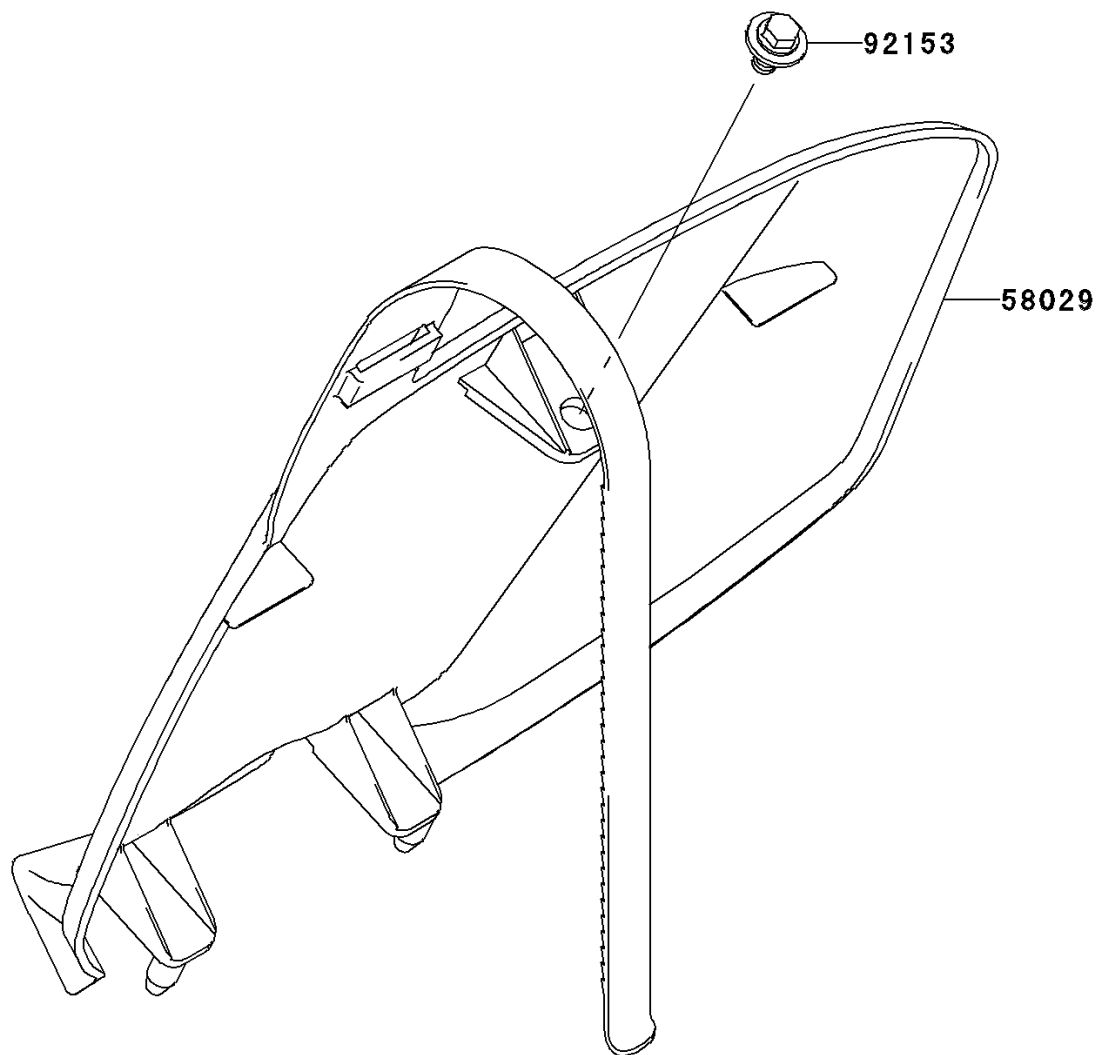

2006 KX™250F PARTS DIAGRAM

Accessory

F2910

2006 KX™250F PARTS LIST

Accessory

ITEM NAME	PART NUMBER	QUANTITY
PLATE-NUMBER,S.WHITE (Ref # 58029)	58029-0003-266	1
BOLT,6X12 (Ref # 92153)	92153-0503	1