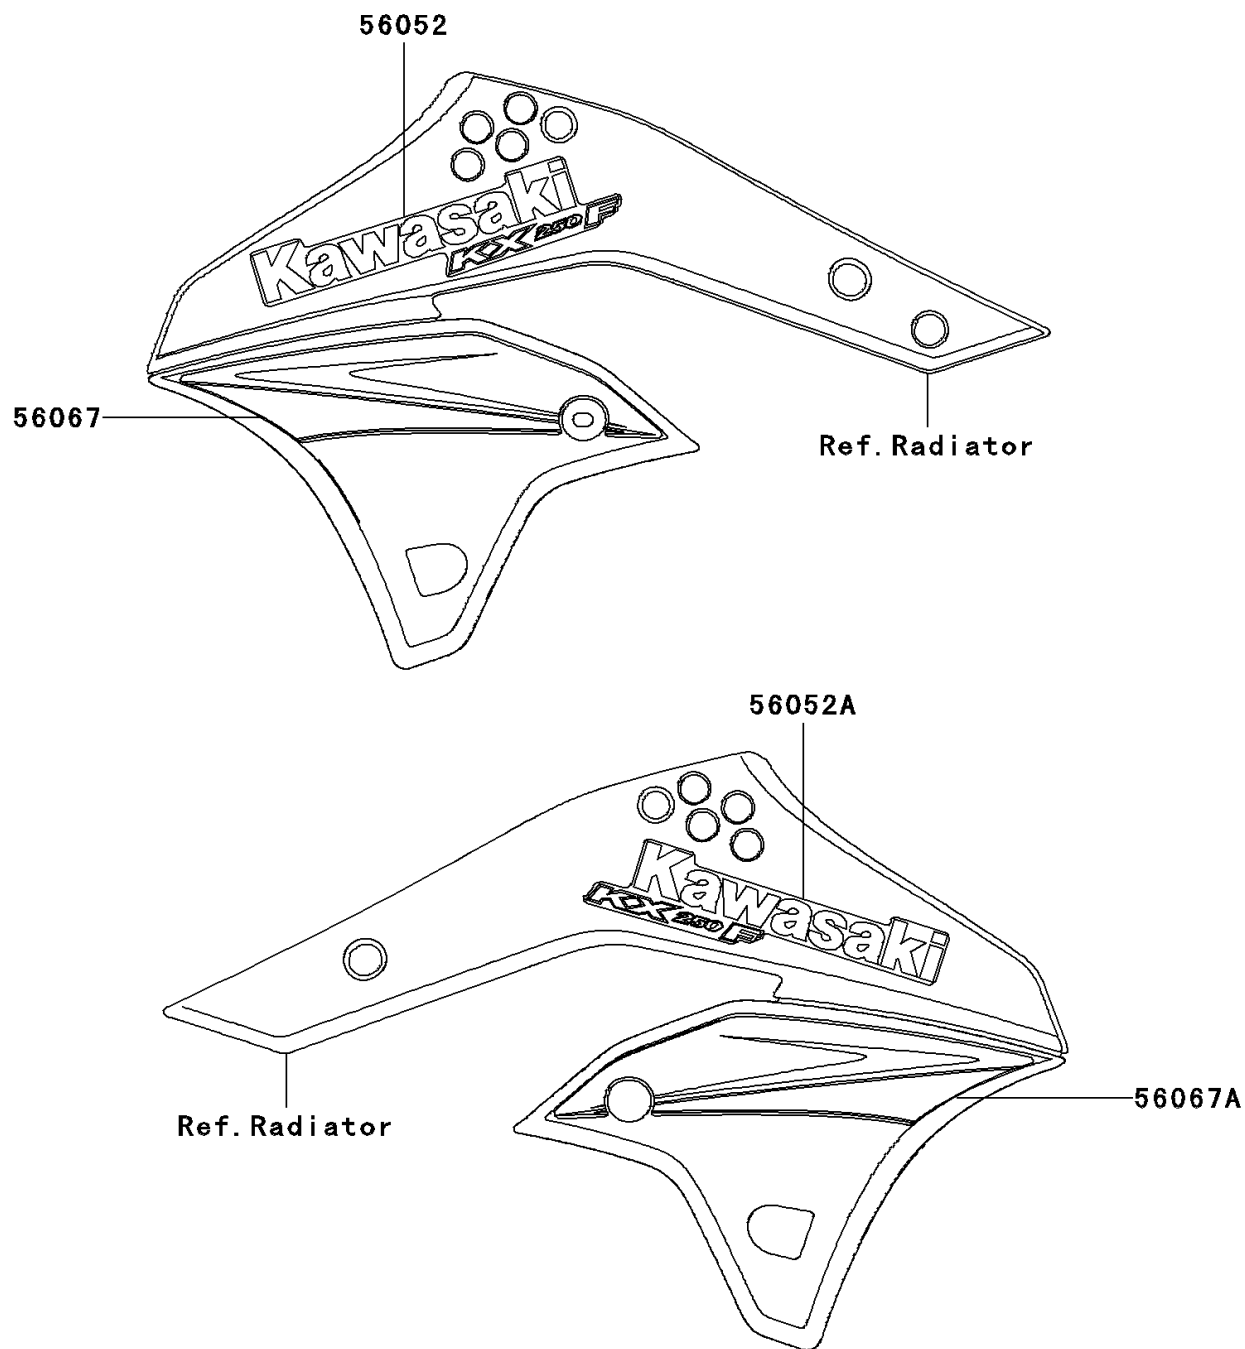

## 2006 KX™250F PARTS DIAGRAM

Decals

F2861

## 2006 KX™250F PARTS LIST

Decals

ITEM NAME	PART NUMBER	QUANTITY
MARK,SHROUD,LH,KAWASAKI KX250F (Ref # 56052)	56052-0693	1
MARK,SHROUD,RH,KAWASAKI KX250F (Ref # 56052A)	56052-0694	1
PATTERN,SHROUD,LH (Ref # 56067)	56067-0487	1
PATTERN,SHROUD,RH (Ref # 56067A)	56067-0488	1