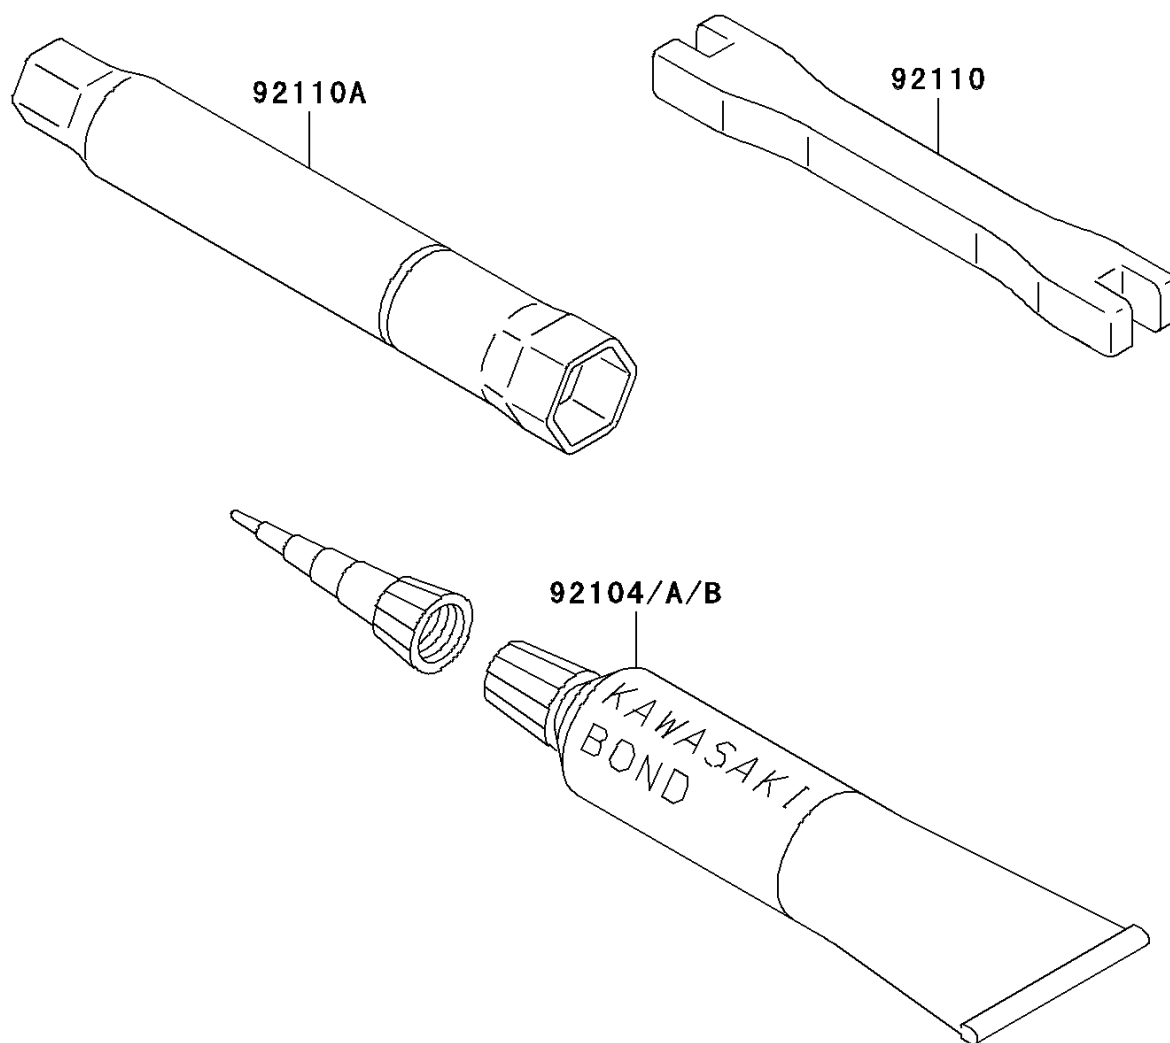

2006 KX™250F PARTS DIAGRAM

Owner's Tools

F2810

2006 KX™250F PARTS LIST

Owner's Tools

ITEM NAME	PART NUMBER	QUANTITY
GASKET-LIQUID,TB1211F (Ref # 92104)	92104-0004	1
GASKET-LIQUID,TB1216,GRAY (Ref # 92104A)	92104-1063	1
GASKET-LIQUID,BLACK TB1216B (Ref # 92104B)	92104-1064	1
TOOL-WRENCH,NIPPLE,6X8 (Ref # 92110)	92110-0004	1
TOOL-WRENCH,BOX,16MM (Ref # 92110A)	92110-0005	1