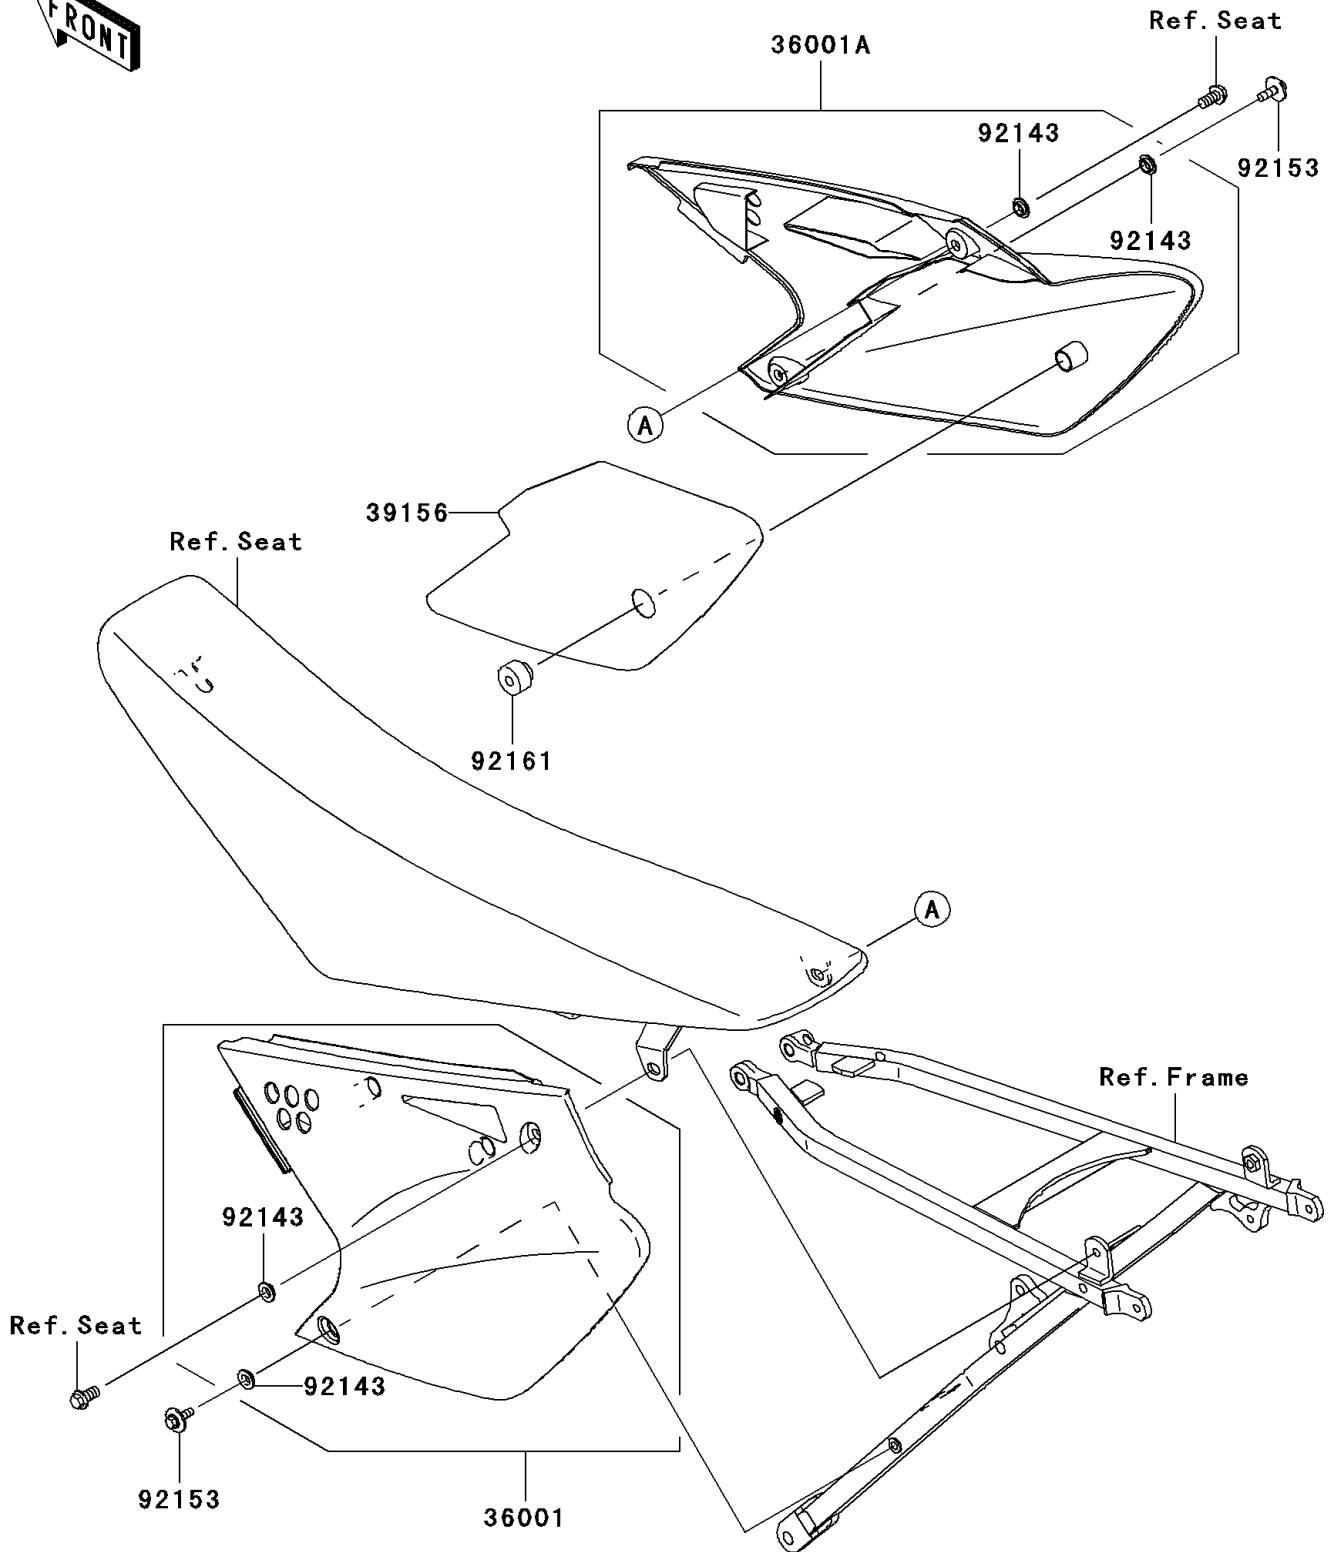

2006 KX™250F PARTS DIAGRAM

Side Covers

F2611

2006 KX™250F PARTS LIST

Side Covers

ITEM NAME	PART NUMBER	QUANTITY
COVER-SIDE,LH,S.WHITE (Ref # 36001)	36001-0075-266	1
COVER-SIDE,RH,S.WHITE (Ref # 36001A)	36001-0087-266	1
PAD,SIDE COVER,RH (Ref # 39156)	39156-0092	1
COLLAR (Ref # 92143)	92143-1196	1
BOLT,6X16 (Ref # 92153)	92153-0863	1
DAMPER (Ref # 92161)	92161-0073	1