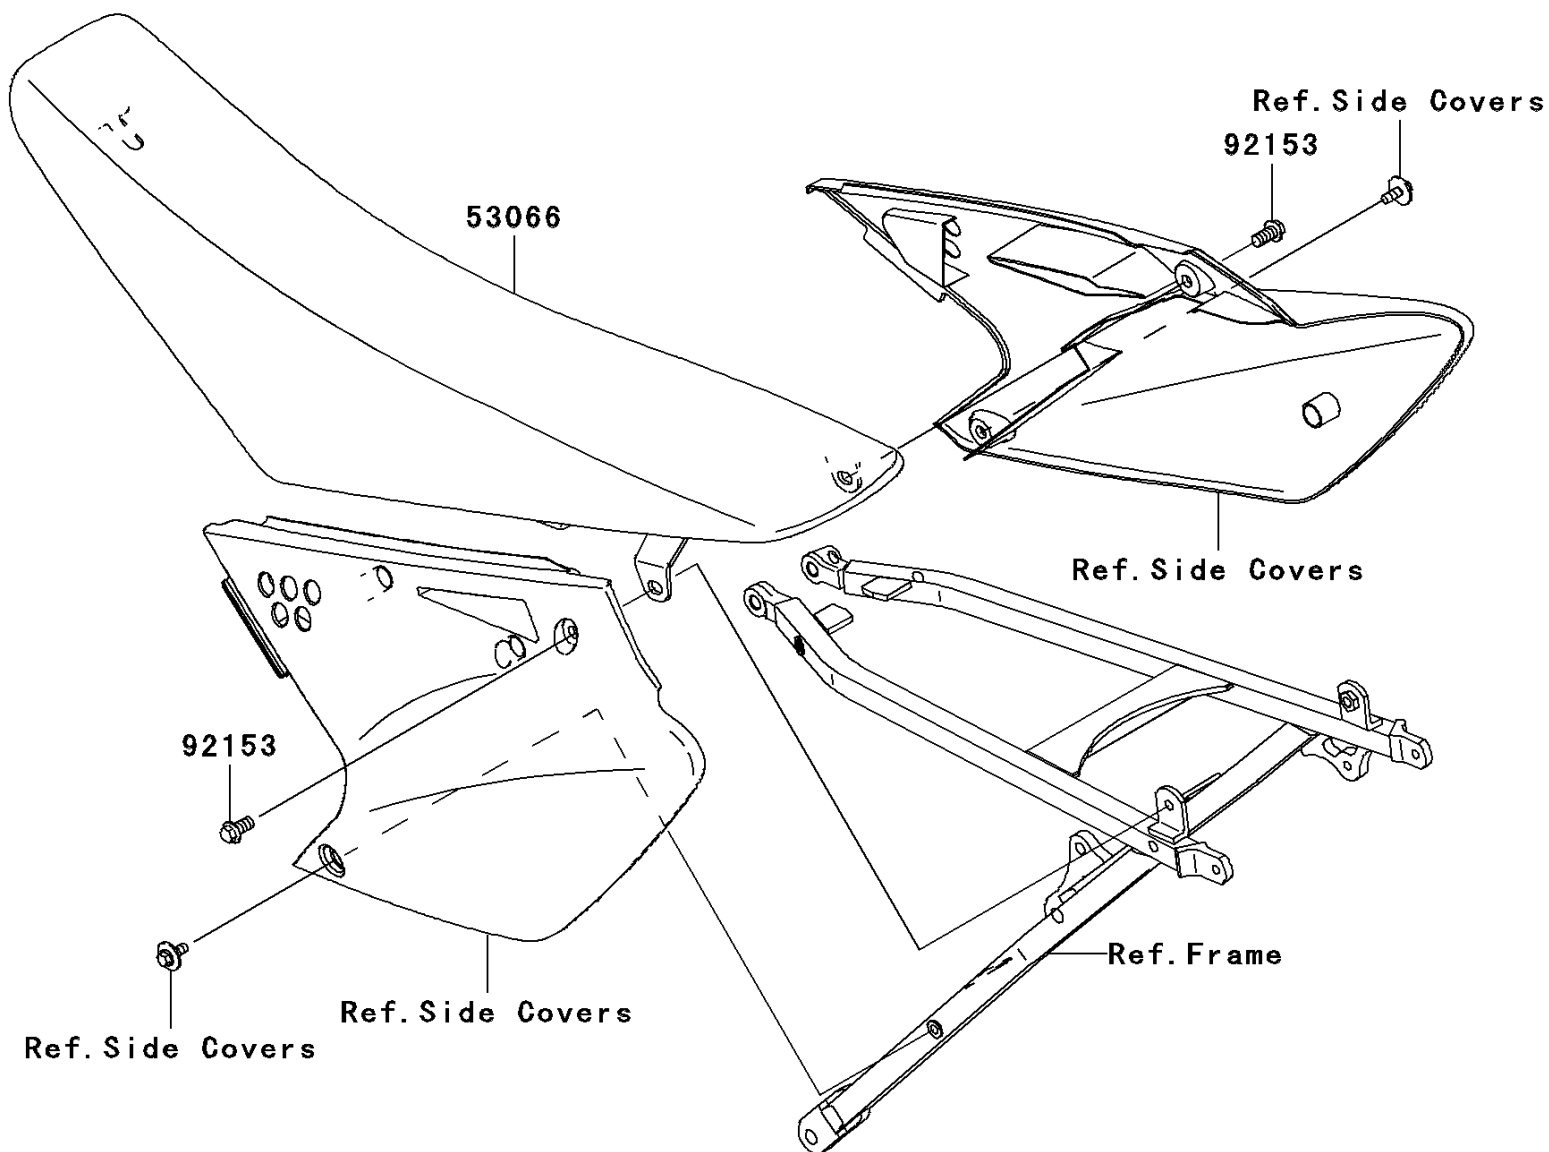

2006 KX™250F PARTS DIAGRAM

Seat

F2510

2006 KX™250F PARTS LIST

Seat

ITEM NAME	PART NUMBER	QUANTITY
SEAT-ASSY, GREEN/BLACK (Ref # 53066)	53066-0131-336	1
BOLT, FLANGED, 8X16 (Ref # 92153)	92153-1308	1