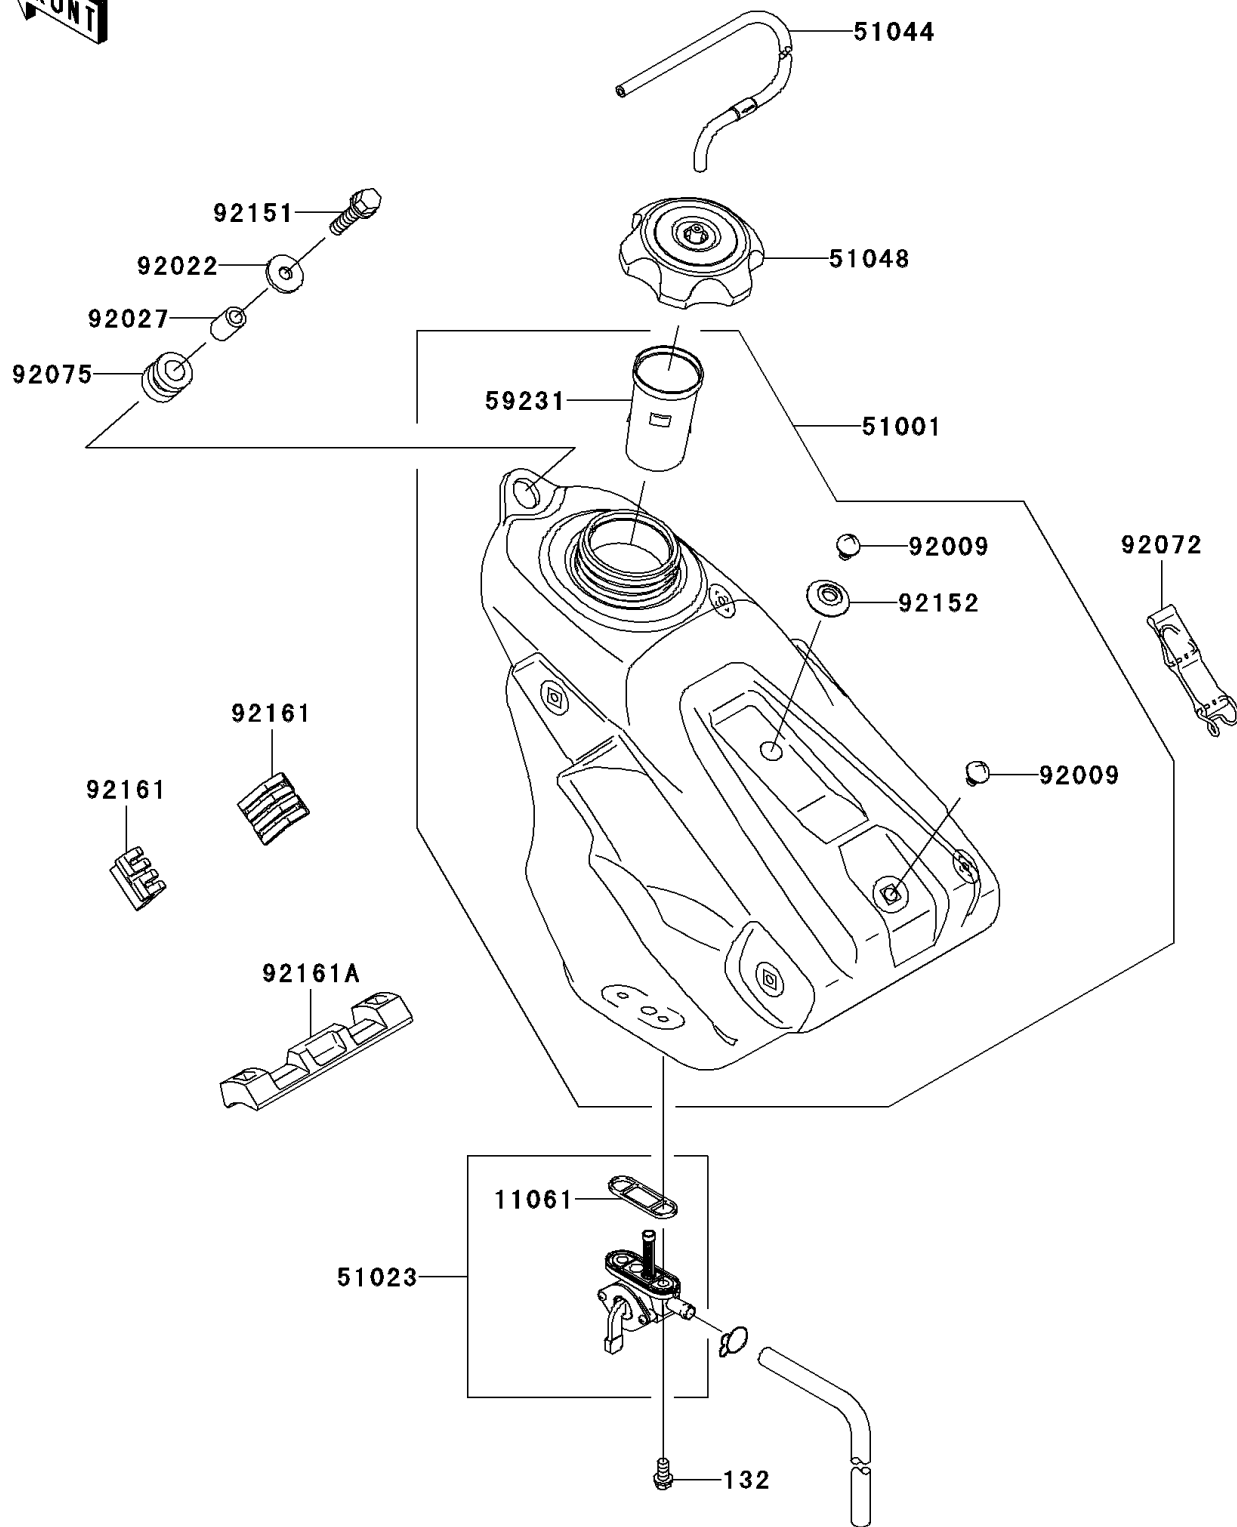

2006 KX™250F PARTS DIAGRAM

Fuel Tank

F2410

2006 KX™250F PARTS LIST

Fuel Tank

ITEM NAME	PART NUMBER	QUANTITY
BOLT-FLANGED-SMALL,6X12 (Ref # 132)	132L0612	1
GASKET,FUEL TAP (Ref # 11061)	11061-0181	1
TANK-COMP-FUEL,F.BLACK (Ref # 51001)	51001-0110-6Z	1
TAP-ASSY,FUEL (Ref # 51023)	51023-0016	1
TUBE-ASSY,TANK CAP (Ref # 51044)	51044-0023	1
CAP-ASSY-TANK,FUEL (Ref # 51048)	51048-0009	1
FILLER (Ref # 59231)	59231-0019	1
SCREW,6MM (Ref # 92009)	92009-1971	1
WASHER,6.5X24X2 (Ref # 92022)	92022-1690	1
COLLAR,6.8X10X14 (Ref # 92027)	92027-1966	1
BAND,FUEL TANK (Ref # 92072)	92072-0045	1
DAMPER (Ref # 92075)	92075-1787	1
BOLT,FLANGED-SMALL,6X25 (Ref # 92151)	92151-1930	1
COLLAR (Ref # 92152)	92152-1346	1
DAMPER,FUEL TANK,SIDE (Ref # 92161)	92161-0254	1
DAMPER,FUEL TANK,REAR (Ref # 92161A)	92161-0255	1