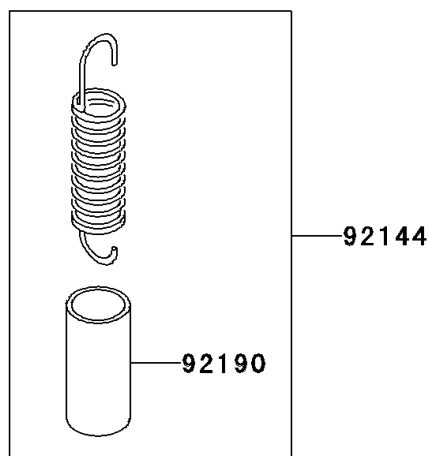

## 2006 KX™250F PARTS DIAGRAM

Brake Pedal

F2260

## 2006 KX™250F PARTS LIST

Brake Pedal

ITEM NAME	PART NUMBER	QUANTITY
O RING,12MM (Ref # 670)	670B2012	1
LEVER-COMP,BRAKE PEDAL (Ref # 13236)	13236-0097	1
SPRING,BRAKE PEDAL RETURN (Ref # 92144)	92144-1752	1
BOLT,BRAKE PEDAL,10MM (Ref # 92153)	92153-0974	1
TUBE,13X16X25 (Ref # 92190)	92190-1488	1
WASHER,10.5X24X1.5 (Ref # 92200)	92200-0154	1