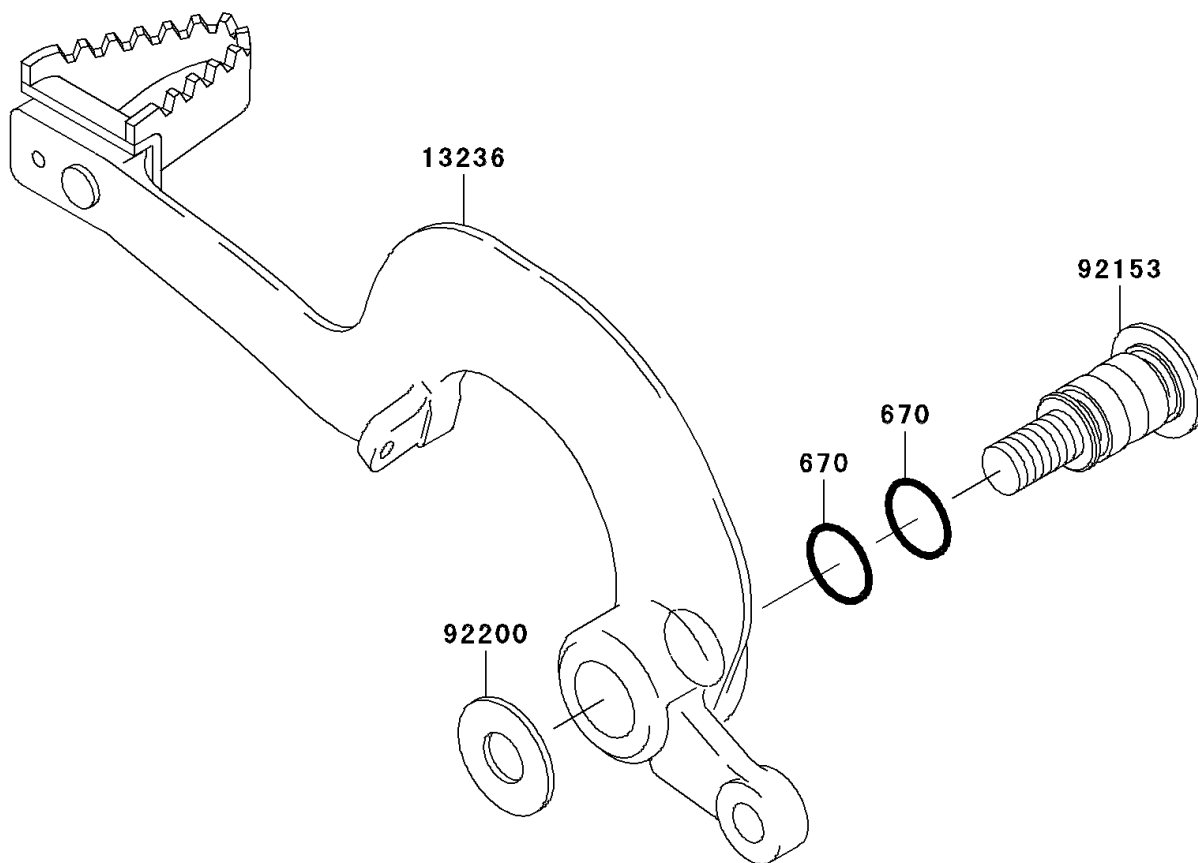

## 2006 KX™250F PARTS DIAGRAM

Brake Pedal

F2260

## 2006 KX™250F PARTS LIST

Brake Pedal

ITEM NAME	PART NUMBER	QUANTITY
O RING,12MM (Ref # 670)	670B2012	1
LEVER-COMP,BRAKE PEDAL (Ref # 13236)	13236-0097	1
SPRING,BRAKE PEDAL RETURN (Ref # 92144)	92144-1752	1
BOLT,BRAKE PEDAL,10MM (Ref # 92153)	92153-0974	1
TUBE,13X16X25 (Ref # 92190)	92190-1488	1
WASHER,10.5X24X1.5 (Ref # 92200)	92200-0154	1