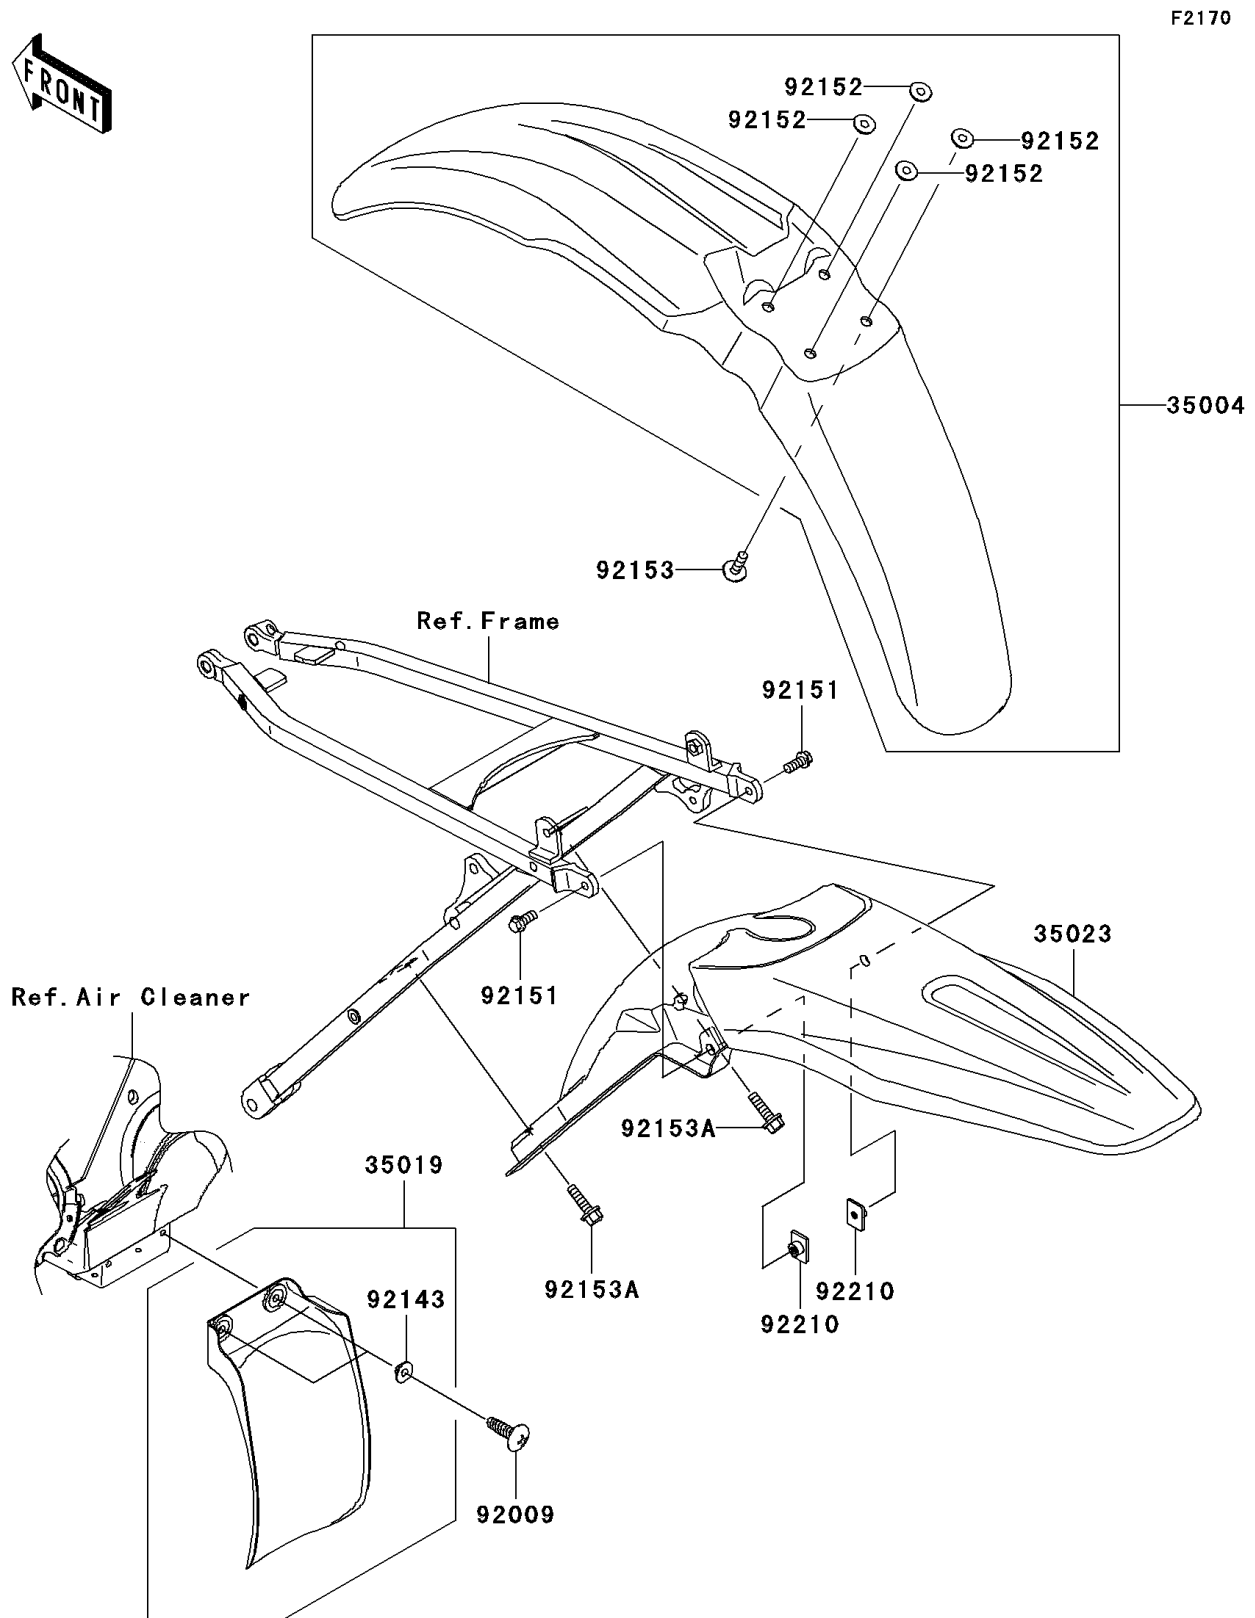

2006 KX™250F PARTS DIAGRAM

Fenders

2006 KX™250F PARTS LIST

Fenders

ITEM NAME	PART NUMBER	QUANTITY
FENDER-FRONT,L.GREEN (Ref # 35004)	35004-0050-290	1
FLAP,AIR FILTER (Ref # 35019)	35019-0005	1
FENDER-REAR,L.GREEN (Ref # 35023)	35023-0075-290	1
SCREW,TAPPING,5X20 (Ref # 92009)	92009-1993	1
COLLAR (Ref # 92143)	92143-1087	1
BOLT,6X14 (Ref # 92151)	92151-1423	1
COLLAR (Ref # 92152)	92152-1422	1
BOLT,6X20 (Ref # 92153)	92153-0502	1
BOLT,FLANGED,6X22 (Ref # 92153A)	92153-0950	1
NUT,PLATE,6MM (Ref # 92210)	92210-1352	1