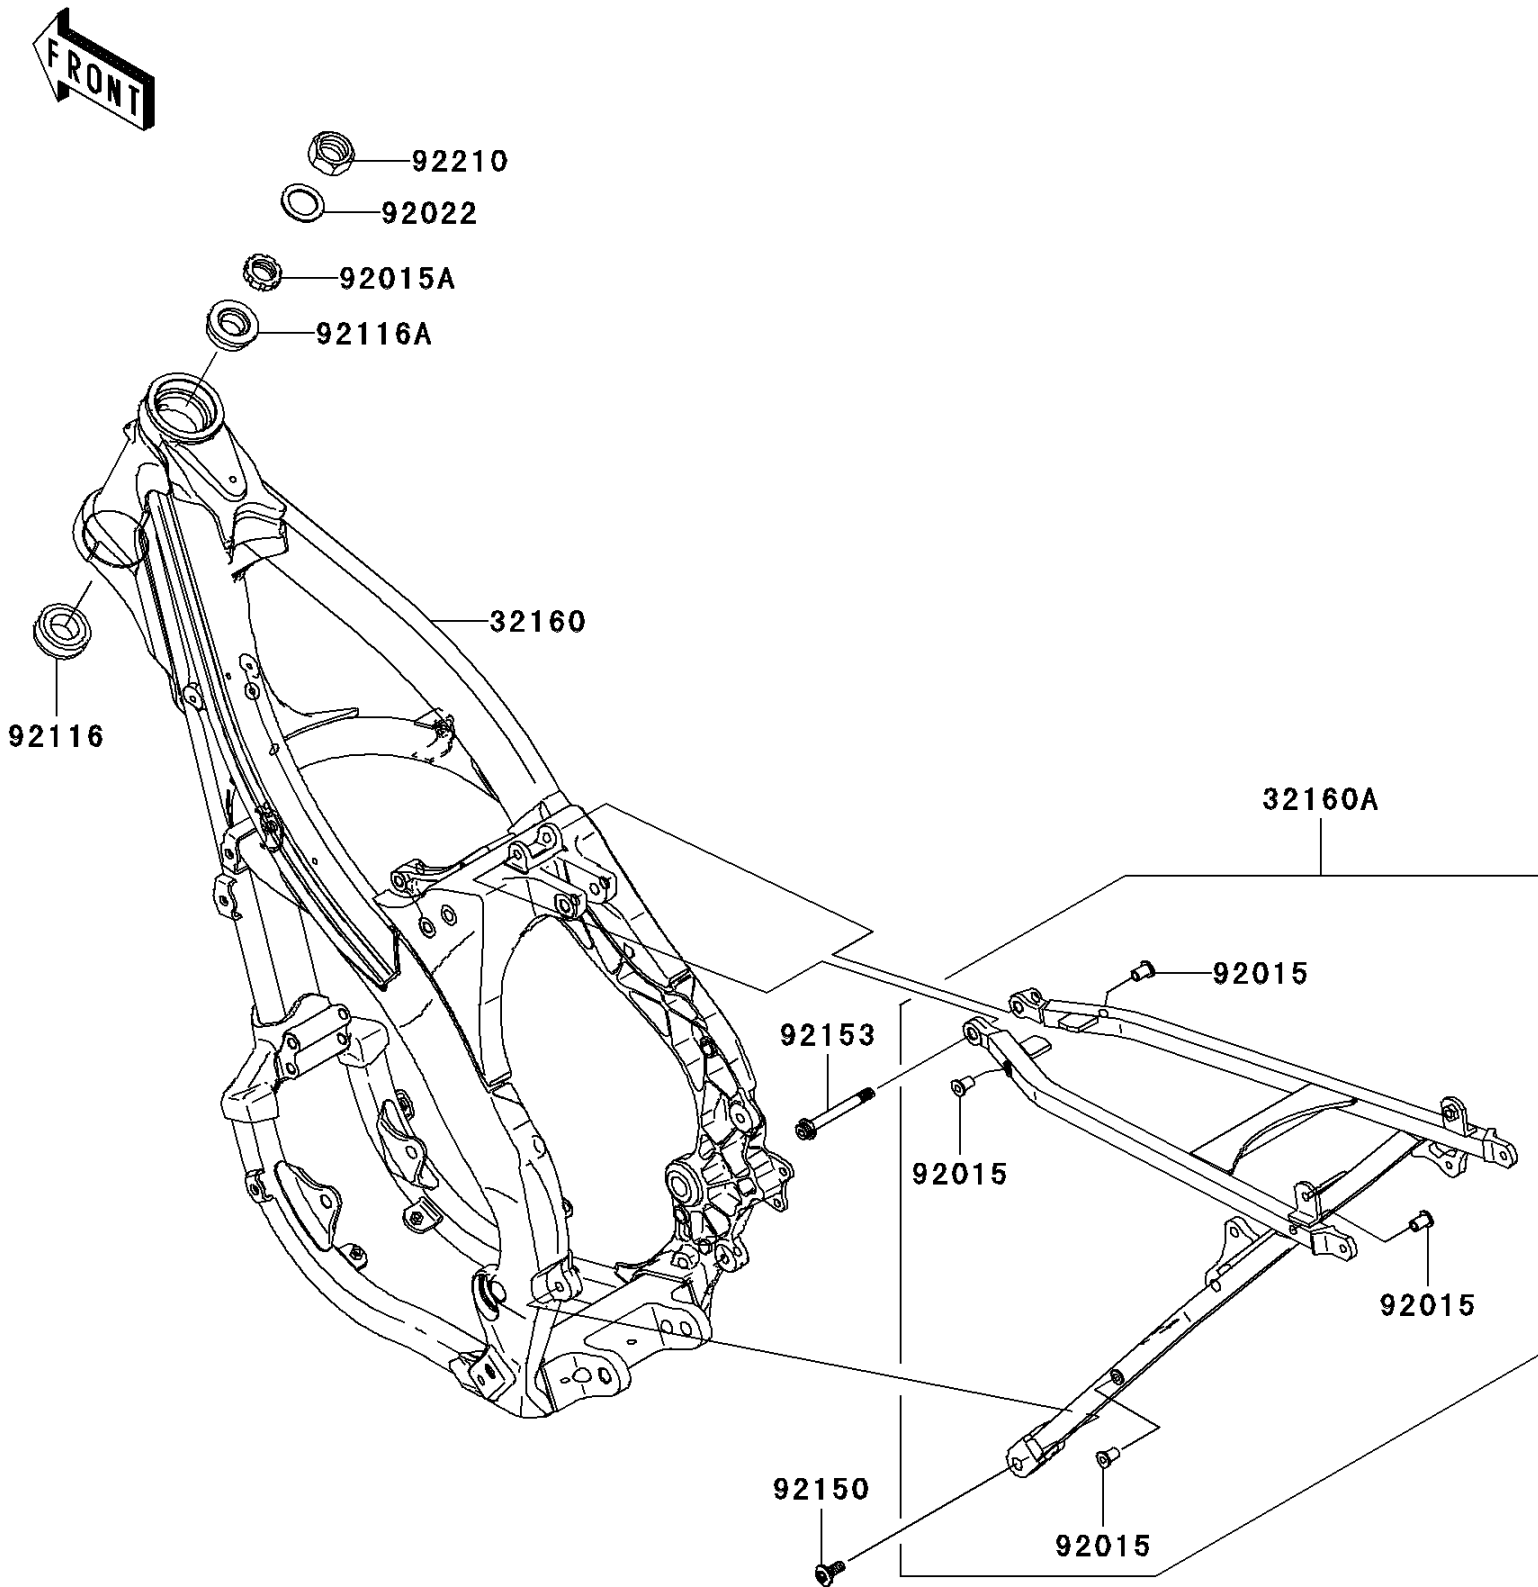

2006 KX™250F PARTS DIAGRAM

Frame

F2120

2006 KX™250F PARTS LIST

Frame

ITEM NAME	PART NUMBER	QUANTITY
FRAME-COMP,FR (Ref # 32160)	32160-0134	1
FRAME-COMP,RR (Ref # 32160A)	32160-0153	1
NUT,POP,6MM,L=15 (Ref # 92015)	92015-1791	1
NUT,STEERING STEM,28MM (Ref # 92015A)	92015-1861	1
WASHER,25X36X2.3 (Ref # 92022)	92022-250	1
BEARING-ROLLER,HI-CAP32006JRRS (Ref # 92116)	92116-1069	1
BEARING-ROLLER,HI-CAP320/28JRR (Ref # 92116A)	92116-1076	1
BOLT,SOCKET,8X20 (Ref # 92150)	92150-1760	1
BOLT,SOCKET,8X74 (Ref # 92153)	92153-1326	1
NUT,24MM (Ref # 92210)	92210-0066	1