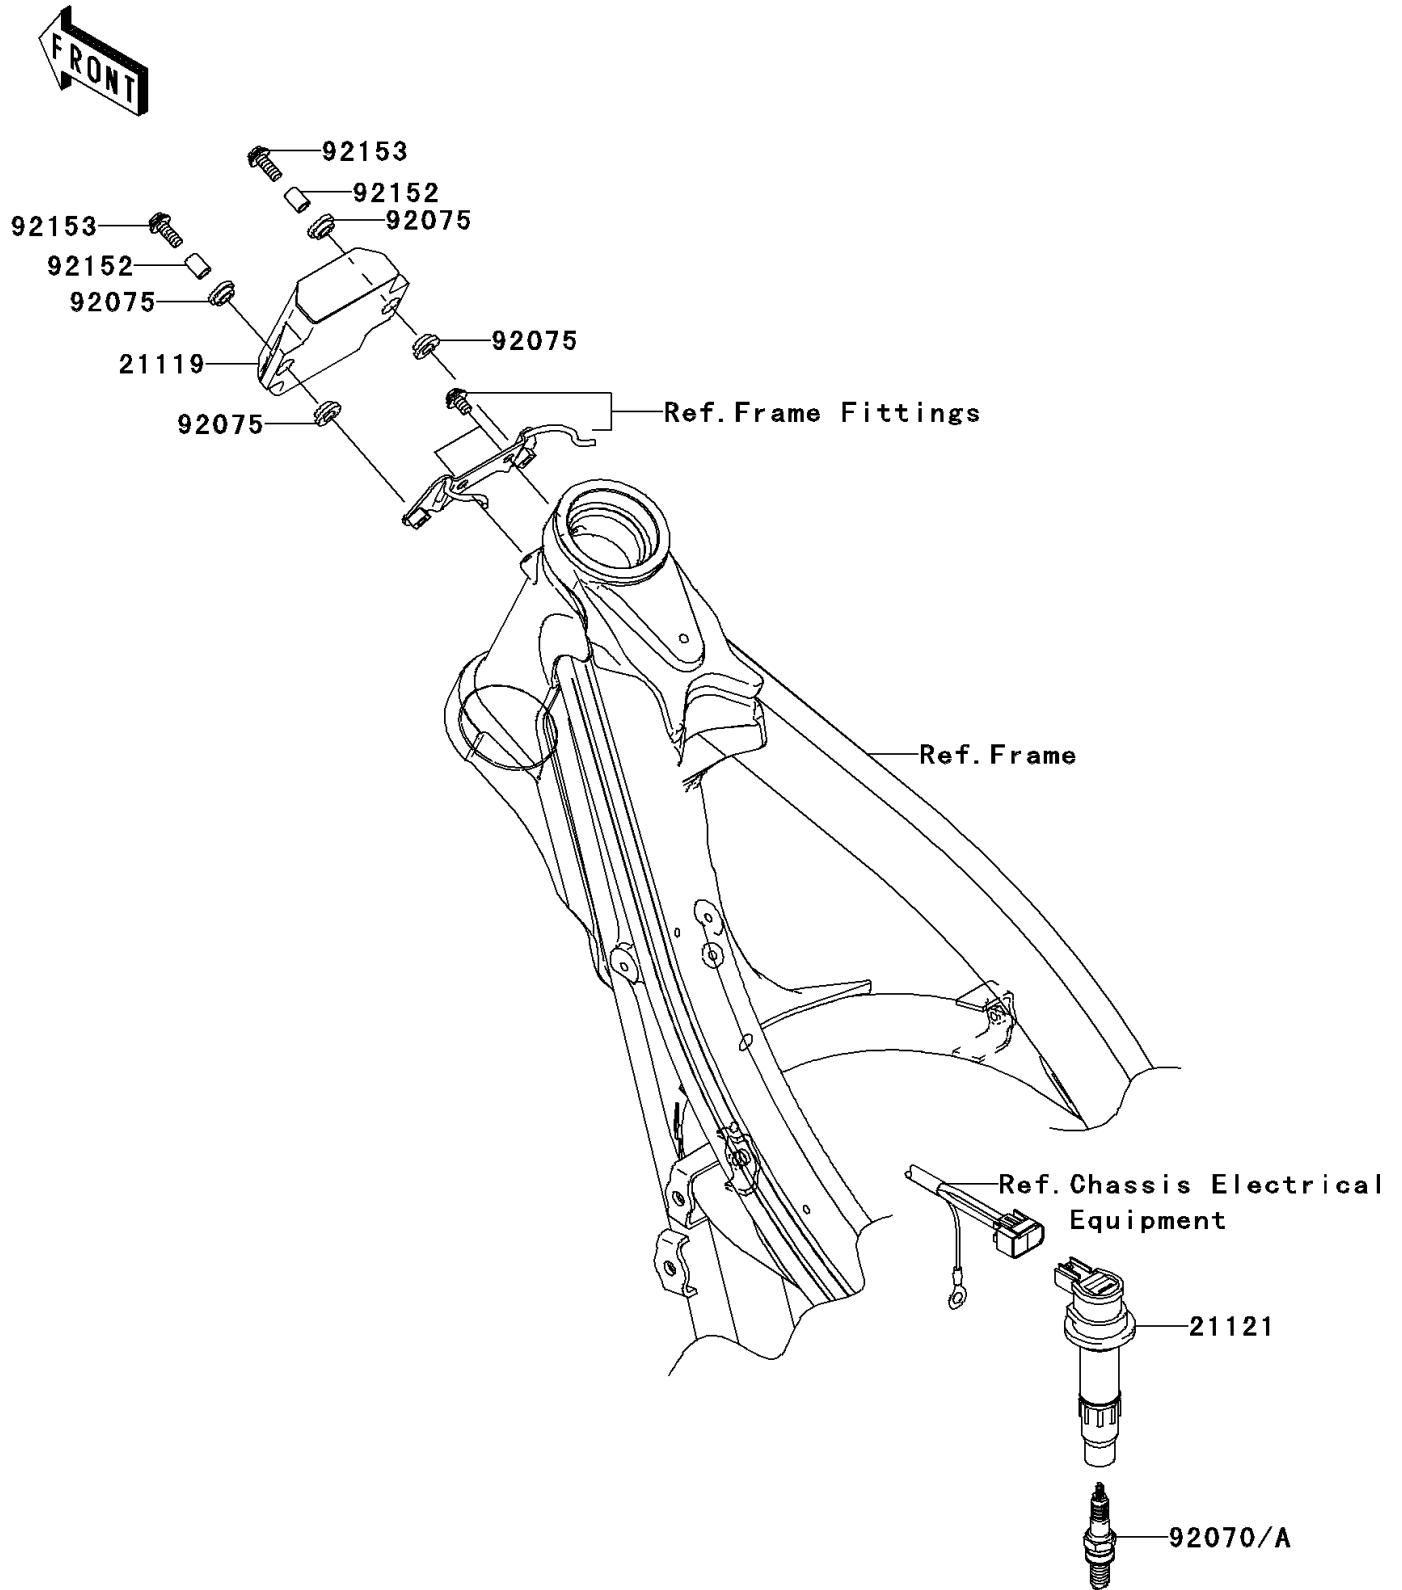

2006 KX™250F PARTS DIAGRAM

Ignition System

E1830

2006 KX™250F PARTS LIST

Ignition System

ITEM NAME	PART NUMBER	QUANTITY
IGNITER (Ref # 21119)	21119-0052	1
COIL-IGNITION (Ref # 21121)	21121-0021	1
PLUG-SPARK,CR8E(NGK) (Ref # 92070)	92070-0019	1
PLUG-SPARK,CR9E(NGK) (Ref # 92070A)	92070-1266	1
DAMPER,8MM (Ref # 92075)	92075-1138	1
COLLAR,6.5X8.5X11.5 (Ref # 92152)	92152-0261	1
BOLT,6X20 (Ref # 92153)	92153-0626	1