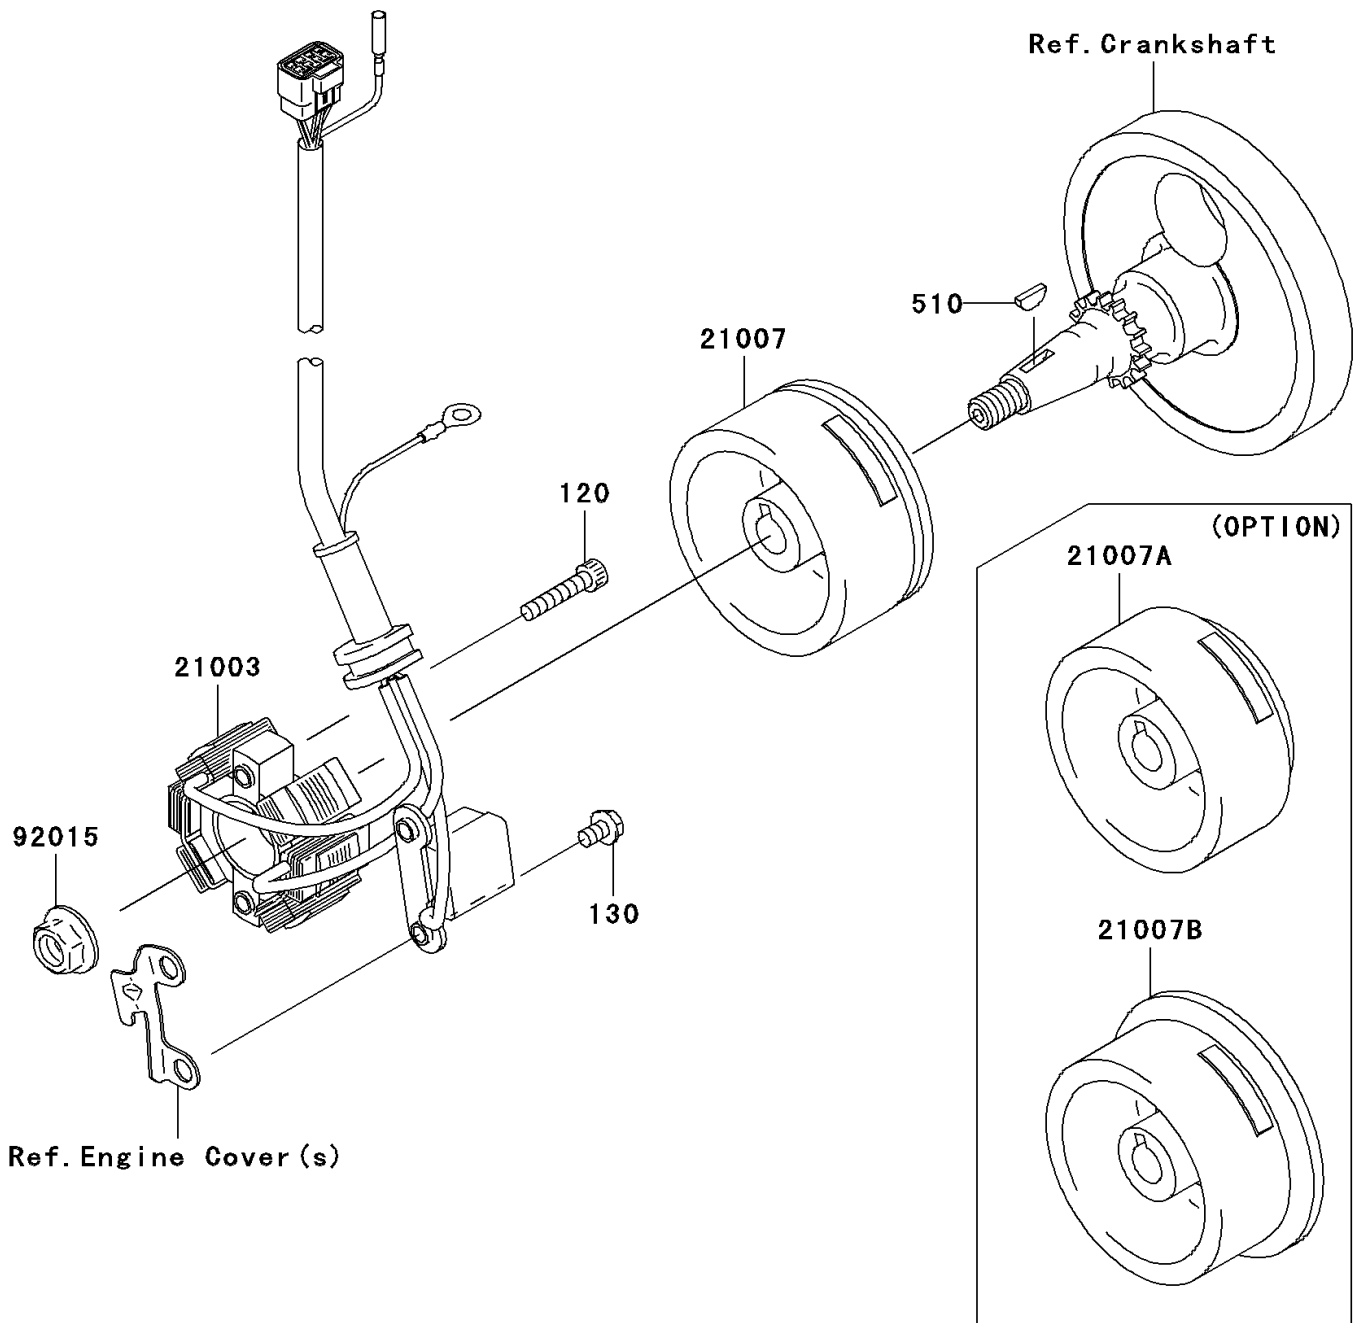

## 2006 KX™250F PARTS DIAGRAM

Generator

E1810

## 2006 KX™250F PARTS LIST

Generator

ITEM NAME	PART NUMBER	QUANTITY
BOLT-SOCKET,5X25 (Ref # 120)	120P0525	1
BOLT-FLANGED,5X10 (Ref # 130)	130G0510	1
KEY-WOODRUFF (Ref # 510)	510A3200	1
STATOR (Ref # 21003)	21003-0027	1
ROTOR,l=4.1 (Ref # 21007)	21007-0070	1
ROTOR,l=3.6 (Ref # 21007A)	21007-0071	1
ROTOR,l=4.8 (Ref # 21007B)	21007-0072	1
NUT,FLANGED,10MM (Ref # 92015)	92015-1366	1