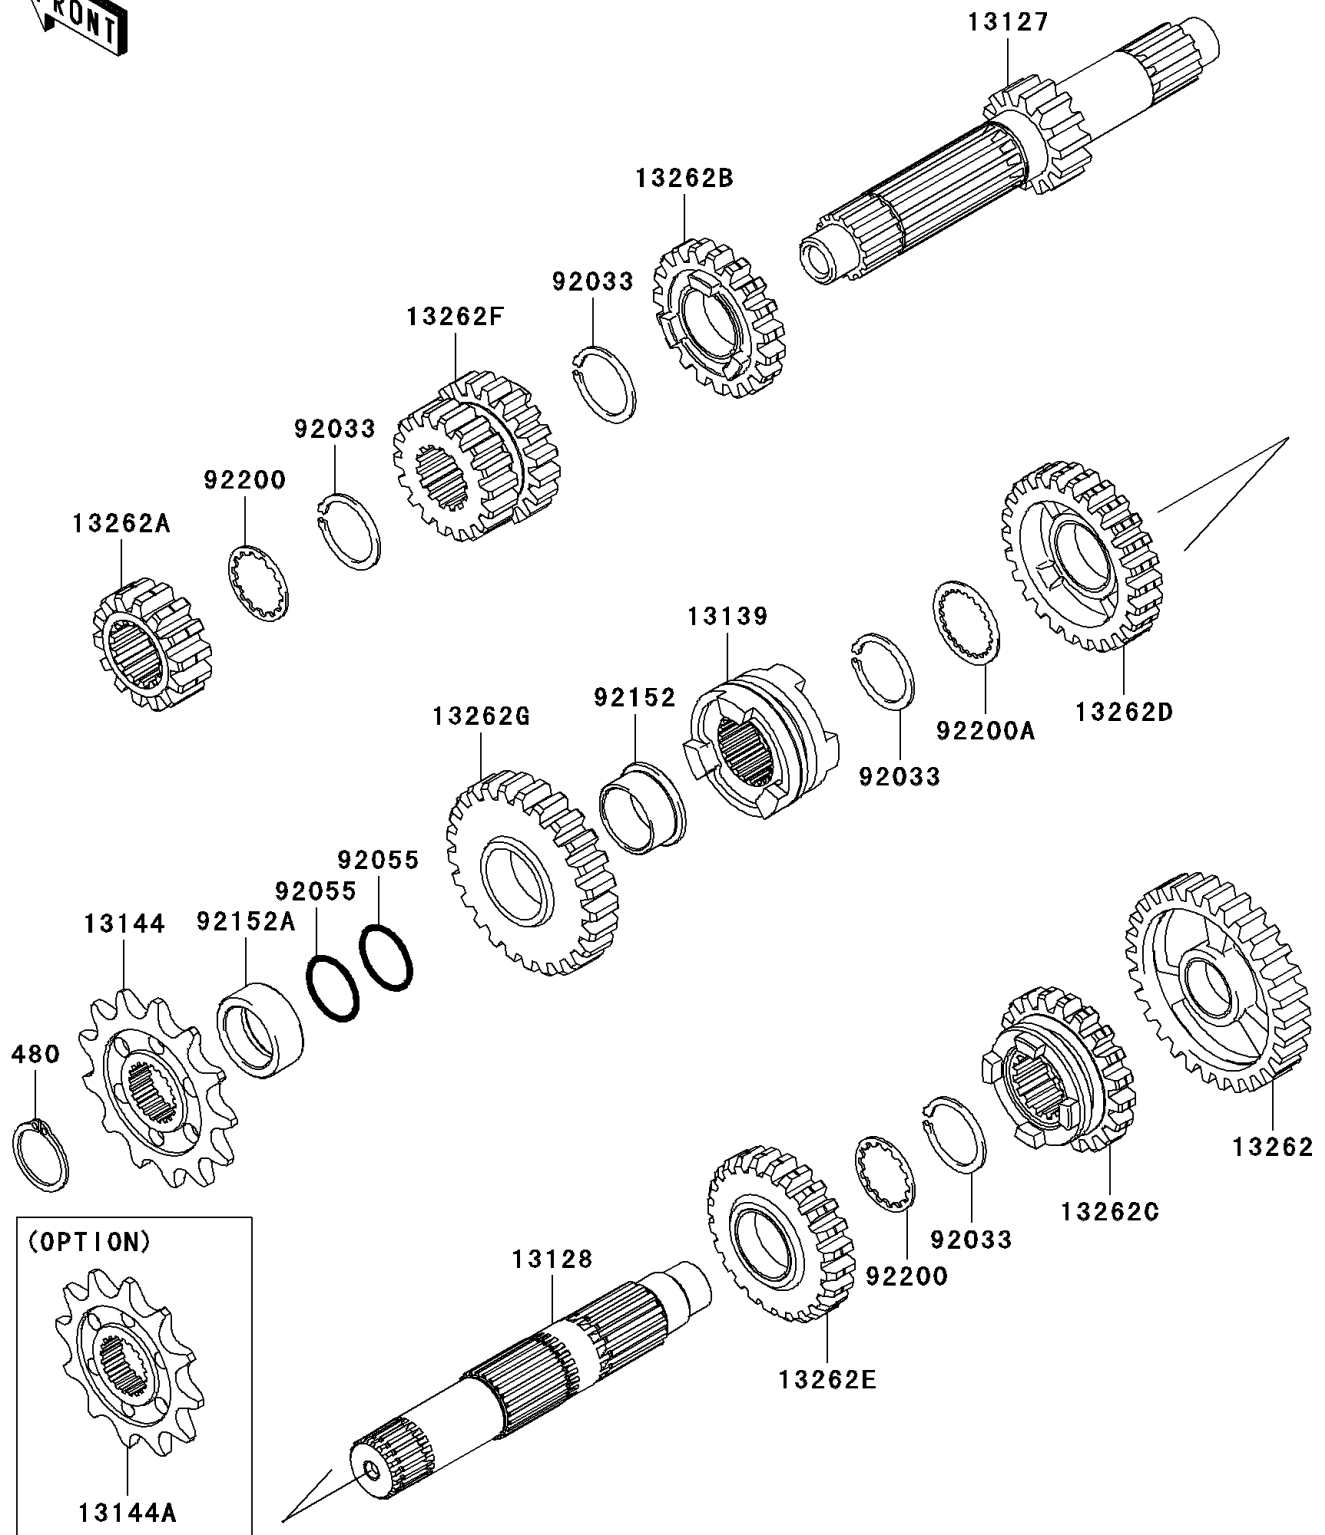

2006 KX™250F PARTS DIAGRAM

Transmission

E1361

2006 KX™250F PARTS LIST

Transmission

ITEM NAME	PART NUMBER	QUANTITY
CIRCLIP-TYPE-C,22MM (Ref # 480)	480J2200	1
SHAFT-TRANSMISSION INPUT,14T (Ref # 13127)	13127-0004	1
SHAFT-TRANSMISSION OUTPUT (Ref # 13128)	13128-0029	1
SHIFTER,2ND-3RD (Ref # 13139)	13139-0014	1
SPROCKET-OUTPUT,13T (Ref # 13144)	13144-0035	1
SPROCKET-OUTPUT,12T (Ref # 13144A)	13144-0036	1
GEAR,OUTPUT LOW,30T (Ref # 13262)	13262-0022	1
GEAR,INPUT 2ND,14T (Ref # 13262A)	13262-0325	1
GEAR,INPUT 5TH,19T (Ref # 13262B)	13262-0326	1
GEAR,OUTPUT 5TH,20T (Ref # 13262C)	13262-0328	1
GEAR,OUTPUT 3RD,26T (Ref # 13262D)	13262-0330	1
GEAR,OUTPUT 4TH,24T (Ref # 13262E)	13262-0331	1
GEAR,INPUT 3RD&4TH,18T&20T (Ref # 13262F)	13262-0343	1
GEAR,OUTPUT 2ND,25T (Ref # 13262G)	13262-0347	1
RING-SNAP (Ref # 92033)	92033-1270	1
RING-O,19.5X1.5 (Ref # 92055)	92055-055	1
COLLAR,OUT-2ND (Ref # 92152)	92152-0376	1
COLLAR (Ref # 92152A)	92152-0377	1
WASHER,24X28.6X1 (Ref # 92200)	92200-0028	1
WASHER,25X30.1X1 (Ref # 92200A)	92200-0287	1