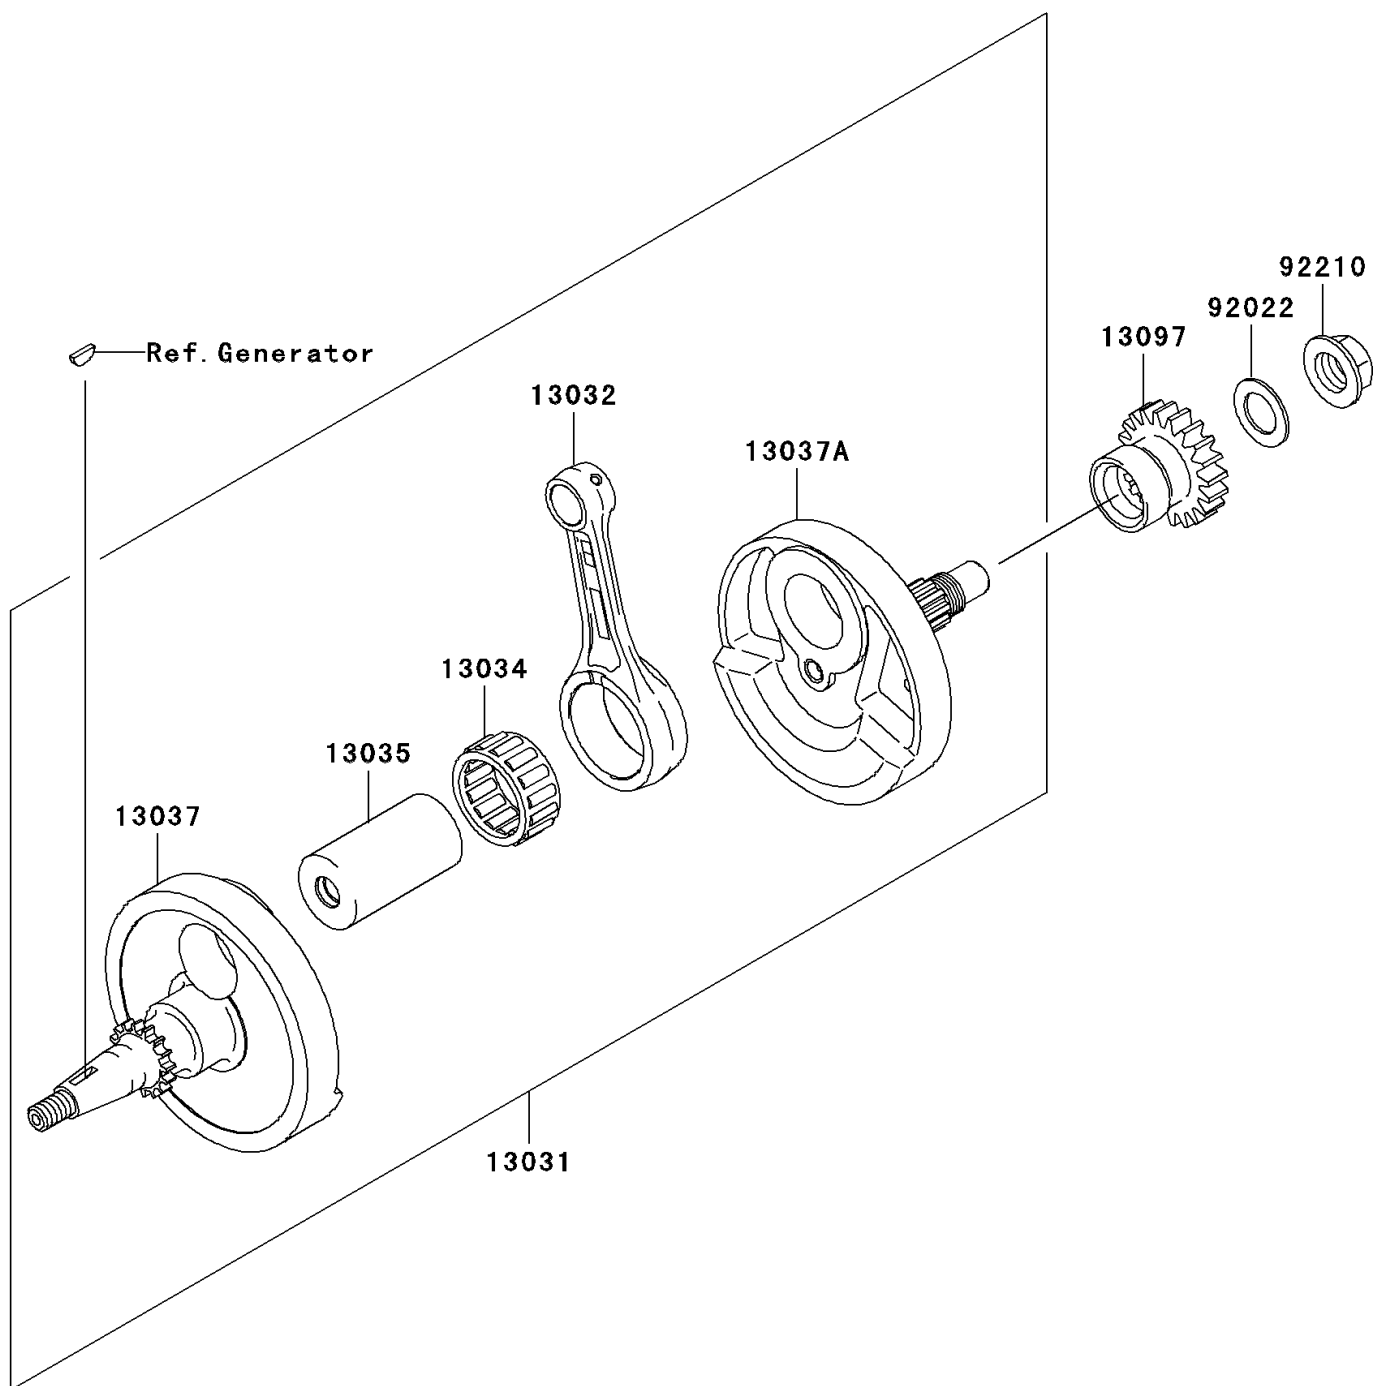

## 2006 KX™250F PARTS DIAGRAM

Crankshaft

E1321

## 2006 KX™250F PARTS LIST

Crankshaft

ITEM NAME	PART NUMBER	QUANTITY
CRANKSHAFT-COMP (Ref # 13031)	13031-0070	1
ROD-CONNECTING,RED (Ref # 13032)	13032-0003	1
BEARING-BIG END,B4 (Ref # 13034)	13034-0014	1
PIN-CRANK (Ref # 13035)	13035-0001	1
CRANKSHAFT,LH (Ref # 13037)	13037-0089	1
CRANKSHAFT,RH (Ref # 13037A)	13037-0090	1
GEAR-PRIMARY SPUR,20T (Ref # 13097)	13097-0008	1
WASHER,16.5X27X1.4 (Ref # 92022)	92022-054	1
NUT,16MM (Ref # 92210)	92210-0069	1