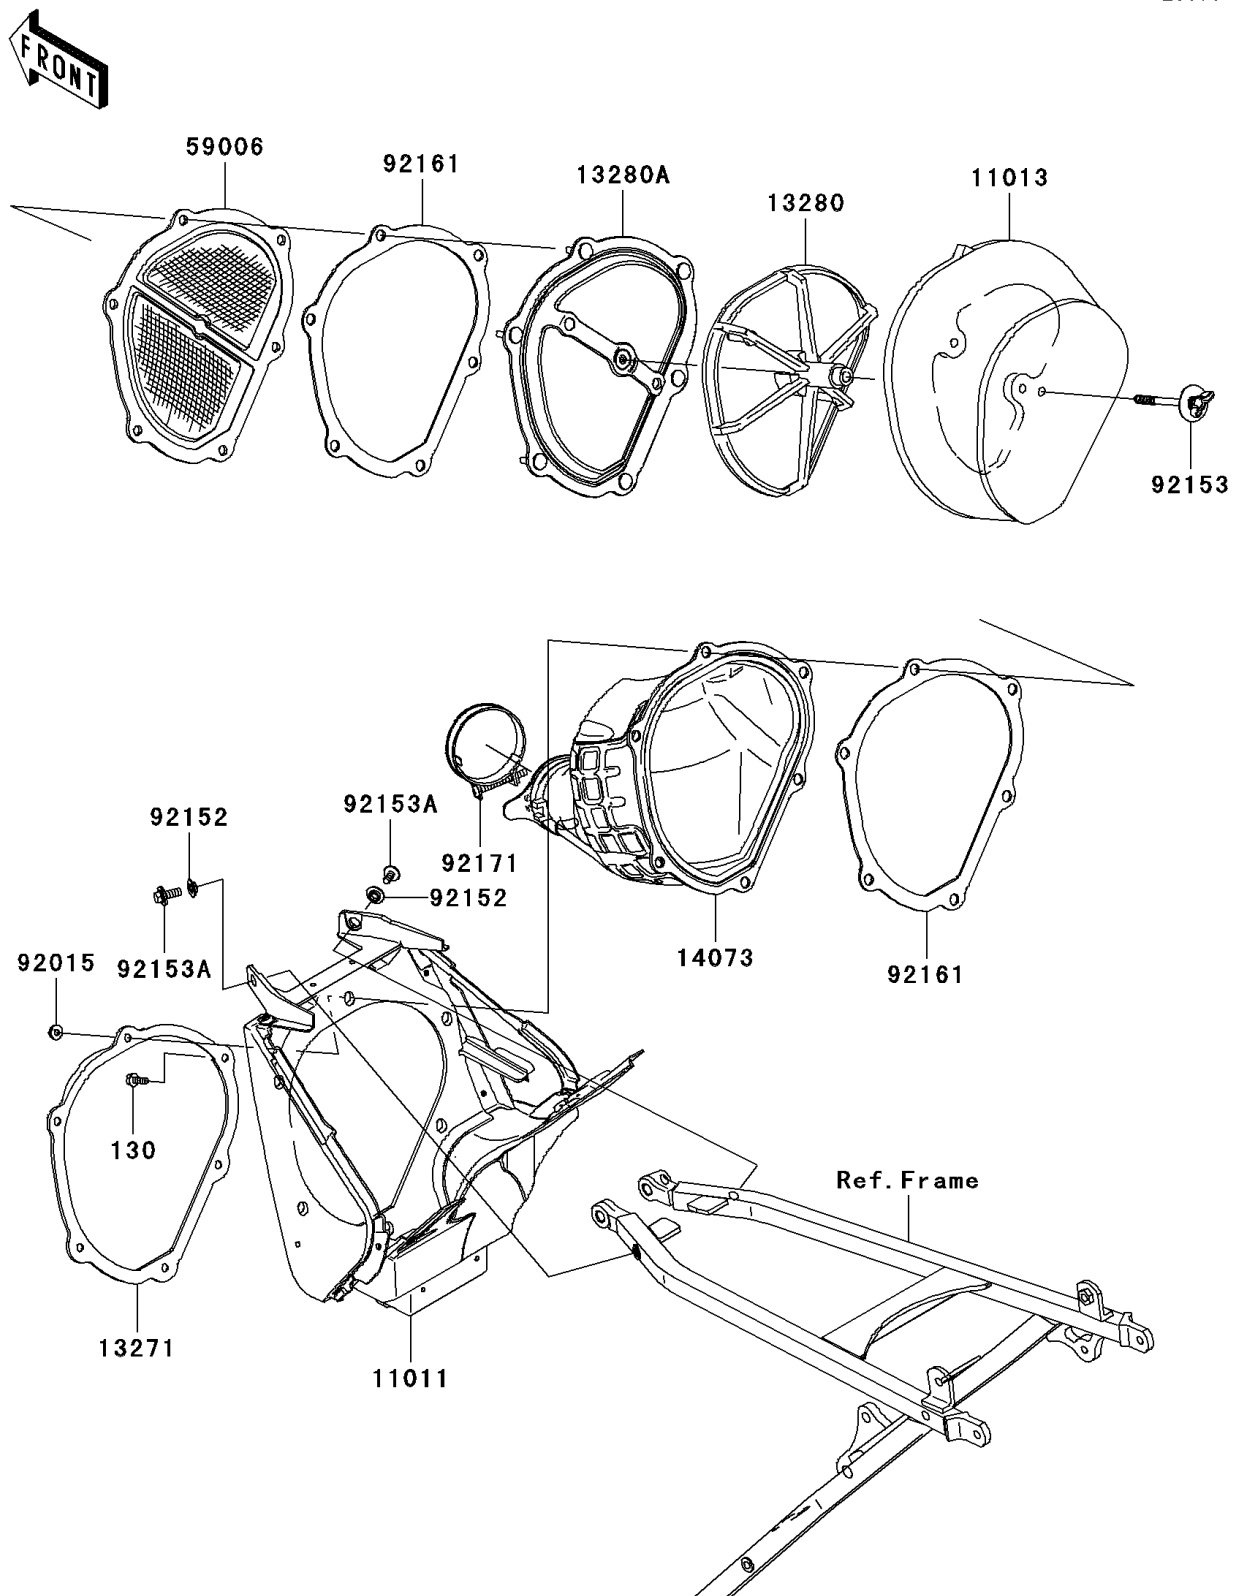

2006 KX™250F PARTS DIAGRAM

Air Cleaner

E1130

2006 KX™250F PARTS LIST

Air Cleaner

ITEM NAME	PART NUMBER	QUANTITY
BOLT-FLANGED,5X12 (Ref # 130)	130G0512	1
CASE-AIR FILTER,F.BLACK (Ref # 11011)	11011-0055-6Z	1
ELEMENT-AIR FILTER (Ref # 11013)	11013-0011	1
PLATE,DUCT FITTING (Ref # 13271)	13271-0730	1
HOLDER,ELEMENT (Ref # 13280)	13280-0108	1
HOLDER (Ref # 13280A)	13280-0170	1
DUCT,FUNNEL (Ref # 14073)	14073-0086	1
ARRESTER-FLAME (Ref # 59006)	59006-0009	1
NUT,FLANGED,5MM (Ref # 92015)	92015-1259	1
COLLAR (Ref # 92152)	92152-0275	1
BOLT,6X75 (Ref # 92153)	92153-0623	1
BOLT,6X16 (Ref # 92153A)	92153-0863	1
DAMPER (Ref # 92161)	92161-0213	1
CLAMP,CARBURETOR,DUCT (Ref # 92171)	92171-0651	1