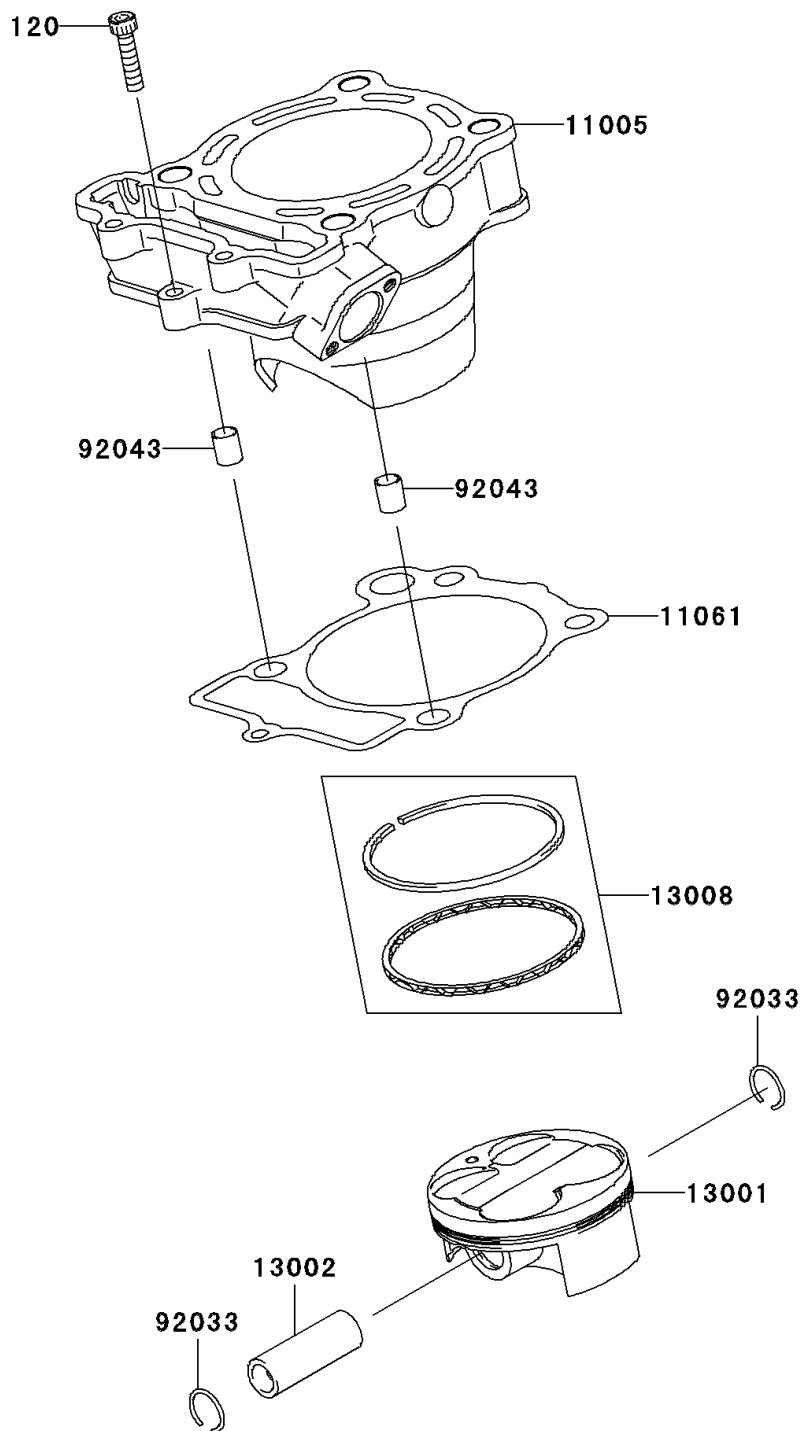

2006 KX™250F PARTS DIAGRAM

Cylinder/Piston(s)

E1120

2006 KX™250F PARTS LIST

Cylinder/Piston(s)

ITEM NAME	PART NUMBER	QUANTITY
BOLT-SOCKET,6X25 (Ref # 120)	120P0625	1
CYLINDER-ENGINE (Ref # 11005)	11005-0069	1
GASKET,CYLINDER BASE (Ref # 11061)	11061-0025	1
PISTON-ENGINE (Ref # 13001)	13001-0062	1
PIN-PISTON (Ref # 13002)	13002-0002	1
RING-SET-PISTON (Ref # 13008)	13008-0017	1
RING-SNAP,PISTON PIN (Ref # 92033)	92033-1161	1
PIN,10.1X12X14 (Ref # 92043)	92043-4009	1