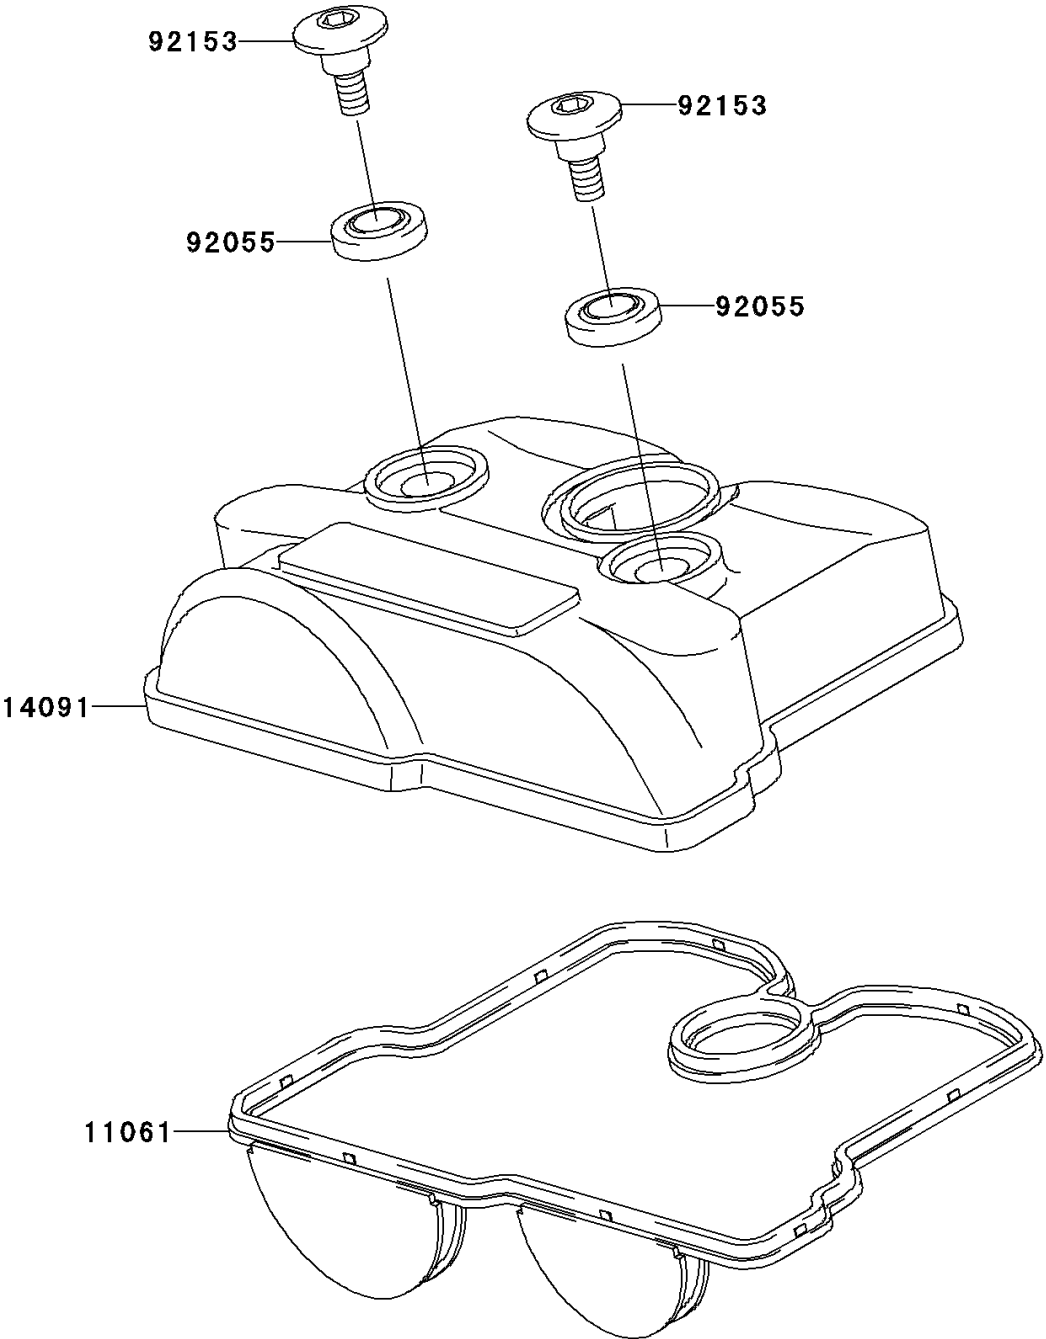

2006 KX™250F PARTS DIAGRAM

Cylinder Head Cover

E1112

2006 KX™250F PARTS LIST

Cylinder Head Cover

ITEM NAME	PART NUMBER	QUANTITY
GASKET,CYLINDER HEAD COVER (Ref # 11061)	11061-0024	1
COVER,CYLINDER HEAD (Ref # 14091)	14091-0058	1
RING-O,HEAD COVER BOLT (Ref # 92055)	92055-1352	1
BOLT,SOCKET,6MM (Ref # 92153)	92153-1181	1