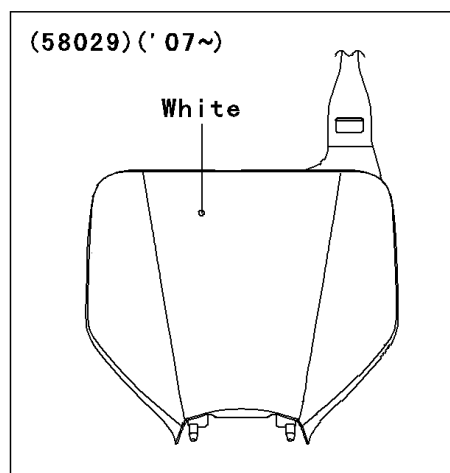

## 2006 KX™250 PARTS DIAGRAM

Accessory

F2910

WOD

## 2006 KX™250 PARTS LIST

Accessory

ITEM NAME	PART NUMBER	QUANTITY
PLATE-NUMBER,S.WHITE (Ref # 58029)	58029-0003-266	1
BOLT,6X12 (Ref # 92153)	92153-0503	1