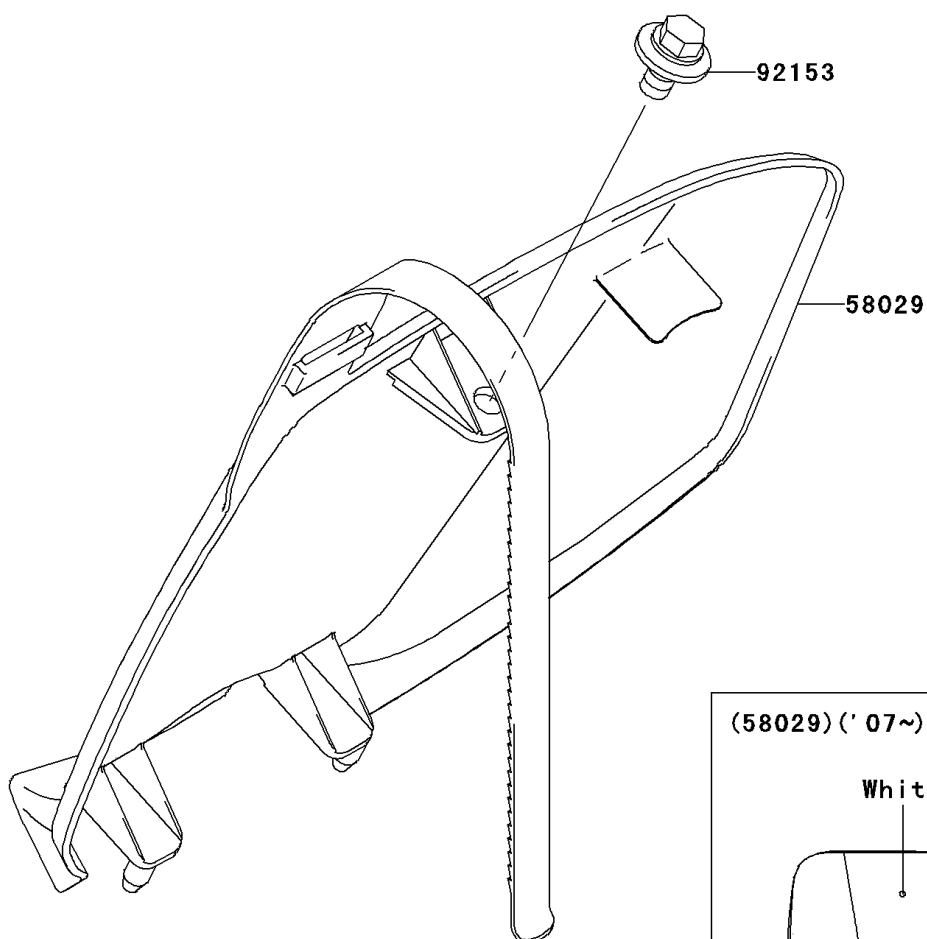

## 2006 KX™250 PARTS DIAGRAM

Accessory

F2910

WOD

## 2006 KX™250 PARTS LIST

Accessory

ITEM NAME	PART NUMBER	QUANTITY
PLATE-NUMBER,S.WHITE (Ref # 58029)	58029-0003-266	1
BOLT,6X12 (Ref # 92153)	92153-0503	1