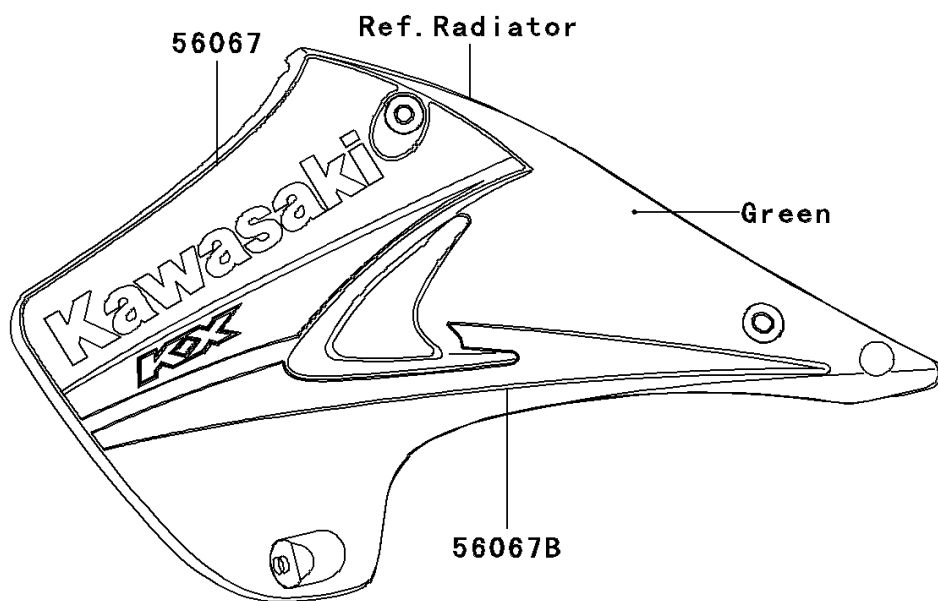

## 2006 KX™250 PARTS DIAGRAM

Decals(R6F)(Green)

F2861

## 2006 KX™250 PARTS LIST

Decals(R6F)(Green)

ITEM NAME	PART NUMBER	QUANTITY
PATTERN,SHROUD,UPP,LH (Ref # 56067)	56067-0128	1
PATTERN,SHROUD,UPP,RH (Ref # 56067A)	56067-0129	1
PATTERN,SHROUD,LWR,LH (Ref # 56067B)	56067-0130	1
PATTERN,SHROUD,LWR,RH (Ref # 56067C)	56067-0131	1