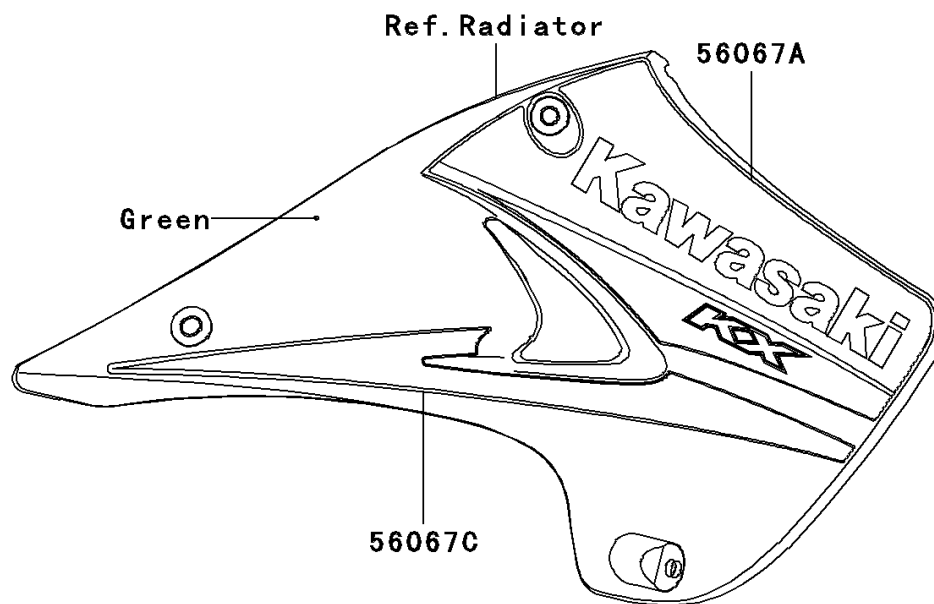

## 2006 KX™250 PARTS DIAGRAM

Decals(R6F)(Green)

F2861

## 2006 KX™250 PARTS LIST

Decals(R6F)(Green)

ITEM NAME	PART NUMBER	QUANTITY
PATTERN,SHROUD,UPP,LH (Ref # 56067)	56067-0128	1
PATTERN,SHROUD,UPP,RH (Ref # 56067A)	56067-0129	1
PATTERN,SHROUD,LWR,LH (Ref # 56067B)	56067-0130	1
PATTERN,SHROUD,LWR,RH (Ref # 56067C)	56067-0131	1