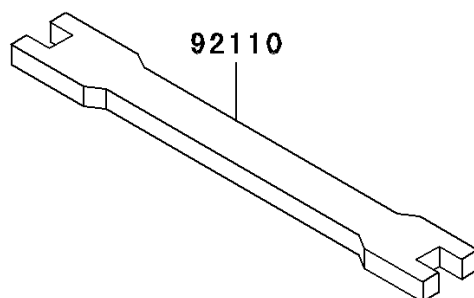

## 2006 KX™250 PARTS DIAGRAM

Owner's Tools

F2810

92110A

92110

92104/A

## 2006 KX™250 PARTS LIST

Owner's Tools

| ITEM NAME                                 | PART NUMBER | QUANTITY |
|---|-------------|----------|
| GASKET-LIQUID,TB1211F (Ref # 92104)       | 92104-0004  | 1        |
| GASKET-LIQUID,TB1215 (Ref # 92104A)       | 92104-1065  | 1        |
| TOOL-WRENCH,NIPPLE,6X8 (Ref # 92110)      | 92110-0004  | 1        |
| TOOL-WRENCH,BOX,21MM&SPOKE (Ref # 92110A) | 92110-1200  | 1        |