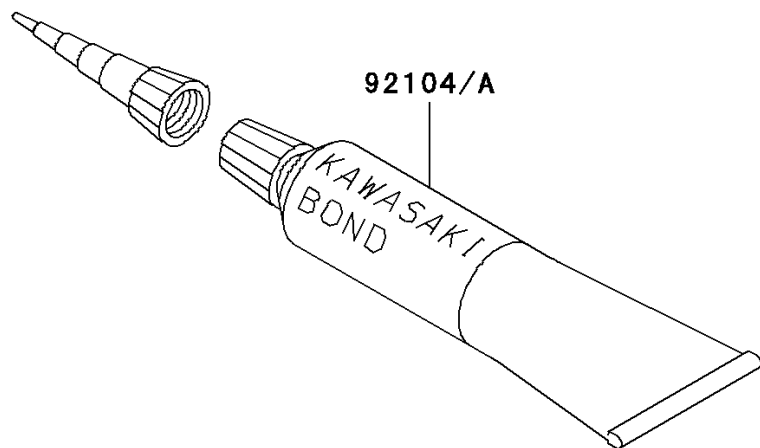

## 2006 KX™250 PARTS DIAGRAM

Owner's Tools

F2810

92110A

92110

92104/A

## 2006 KX™250 PARTS LIST

Owner's Tools

| ITEM NAME                                 | PART NUMBER | QUANTITY |
|---|-------------|----------|
| GASKET-LIQUID,TB1211F (Ref # 92104)       | 92104-0004  | 1        |
| GASKET-LIQUID,TB1215 (Ref # 92104A)       | 92104-1065  | 1        |
| TOOL-WRENCH,NIPPLE,6X8 (Ref # 92110)      | 92110-0004  | 1        |
| TOOL-WRENCH,BOX,21MM&SPOKE (Ref # 92110A) | 92110-1200  | 1        |