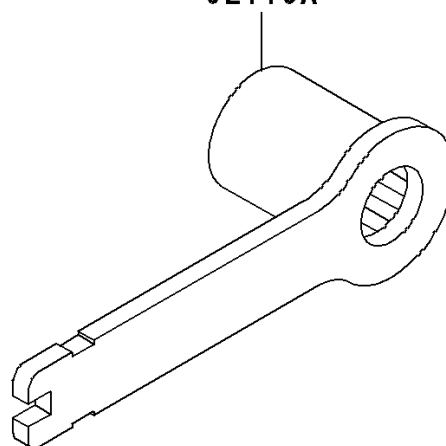

## 2006 KX™250 PARTS DIAGRAM

Owner's Tools

F2810

92110A

92110

92104/A

## 2006 KX™250 PARTS LIST

Owner's Tools

| ITEM NAME                                 | PART NUMBER | QUANTITY |
|---|-------------|----------|
| GASKET-LIQUID,TB1211F (Ref # 92104)       | 92104-0004  | 1        |
| GASKET-LIQUID,TB1215 (Ref # 92104A)       | 92104-1065  | 1        |
| TOOL-WRENCH,NIPPLE,6X8 (Ref # 92110)      | 92110-0004  | 1        |
| TOOL-WRENCH,BOX,21MM&SPOKE (Ref # 92110A) | 92110-1200  | 1        |