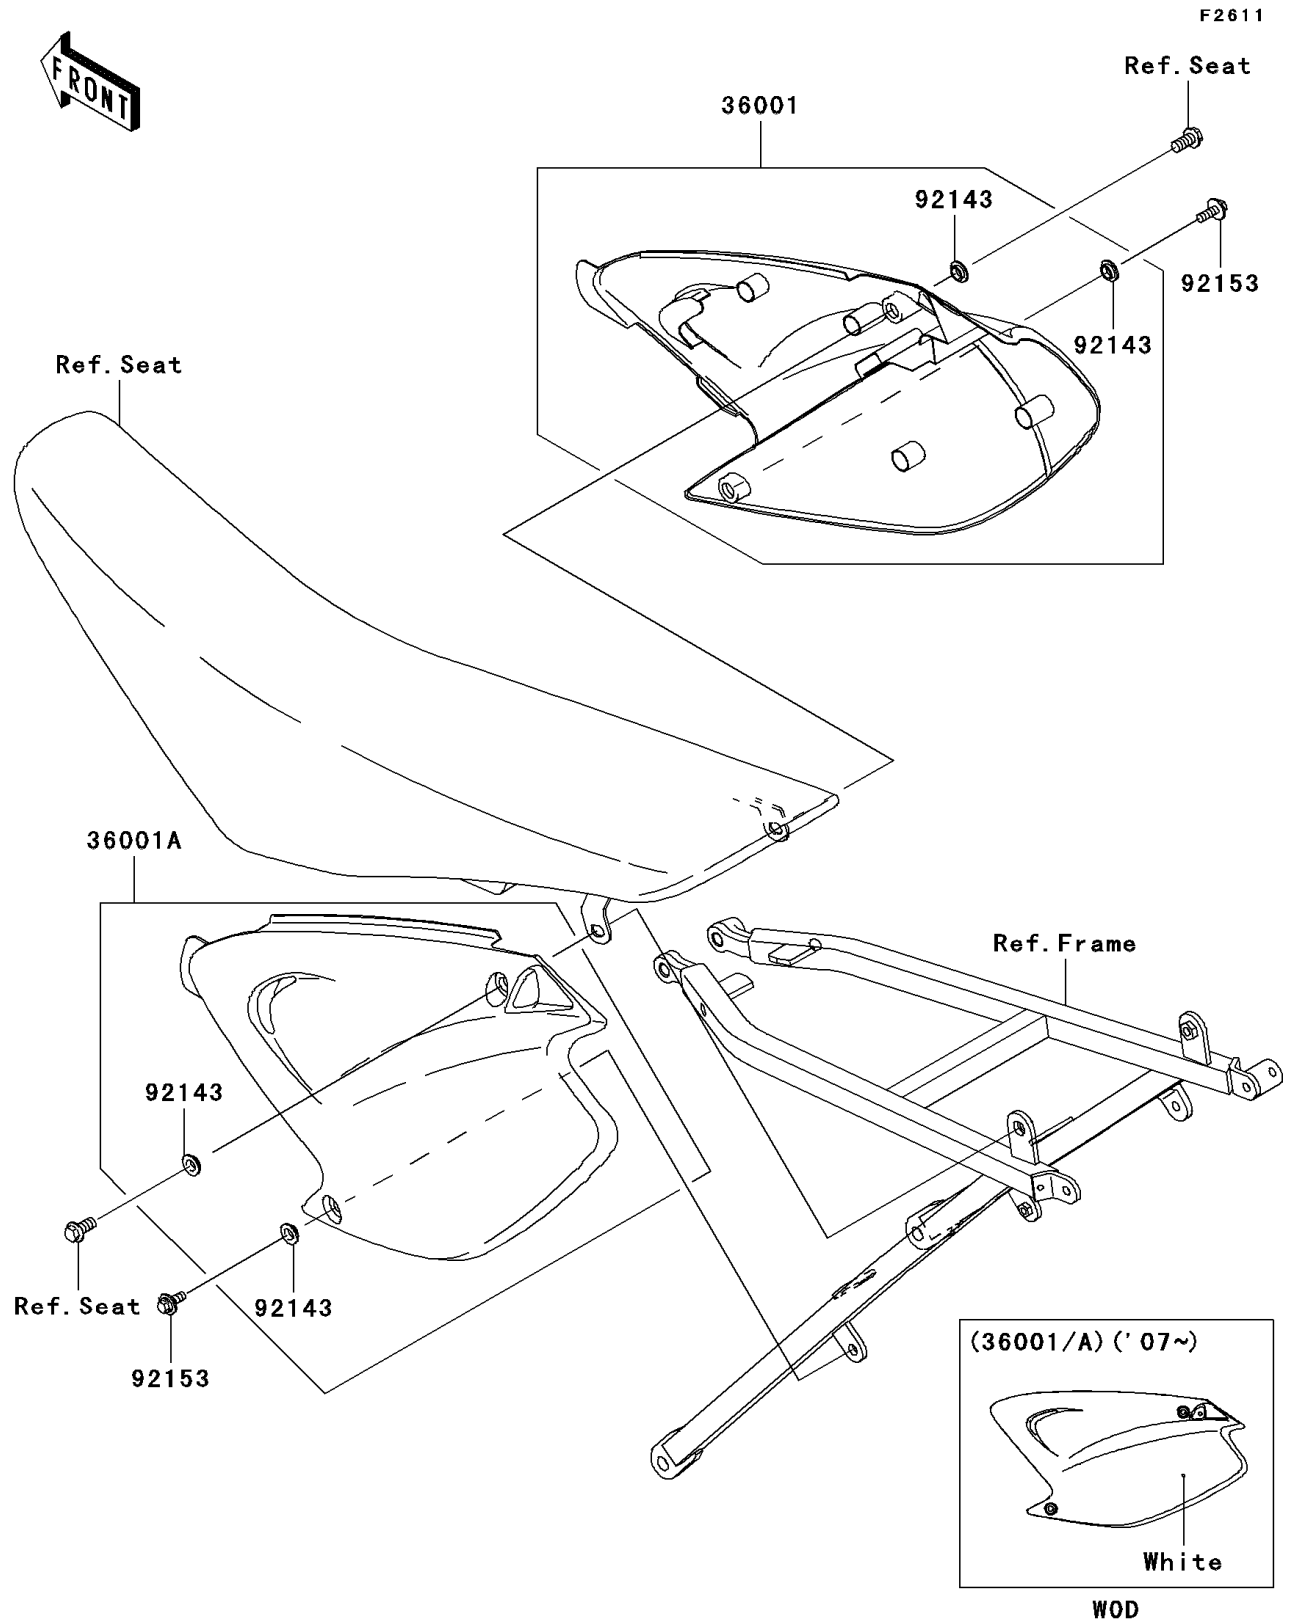

2006 KX™250 PARTS DIAGRAM

Side Covers

2006 KX™250 PARTS LIST

Side Covers

ITEM NAME	PART NUMBER	QUANTITY
COVER-SIDE,RH,S.WHITE (Ref # 36001)	36001-0056-266	1
COVER-SIDE,LH,S.WHITE (Ref # 36001A)	36001-1671-266	1
COLLAR (Ref # 92143)	92143-1196	1
BOLT,6X16 (Ref # 92153)	92153-0863	1