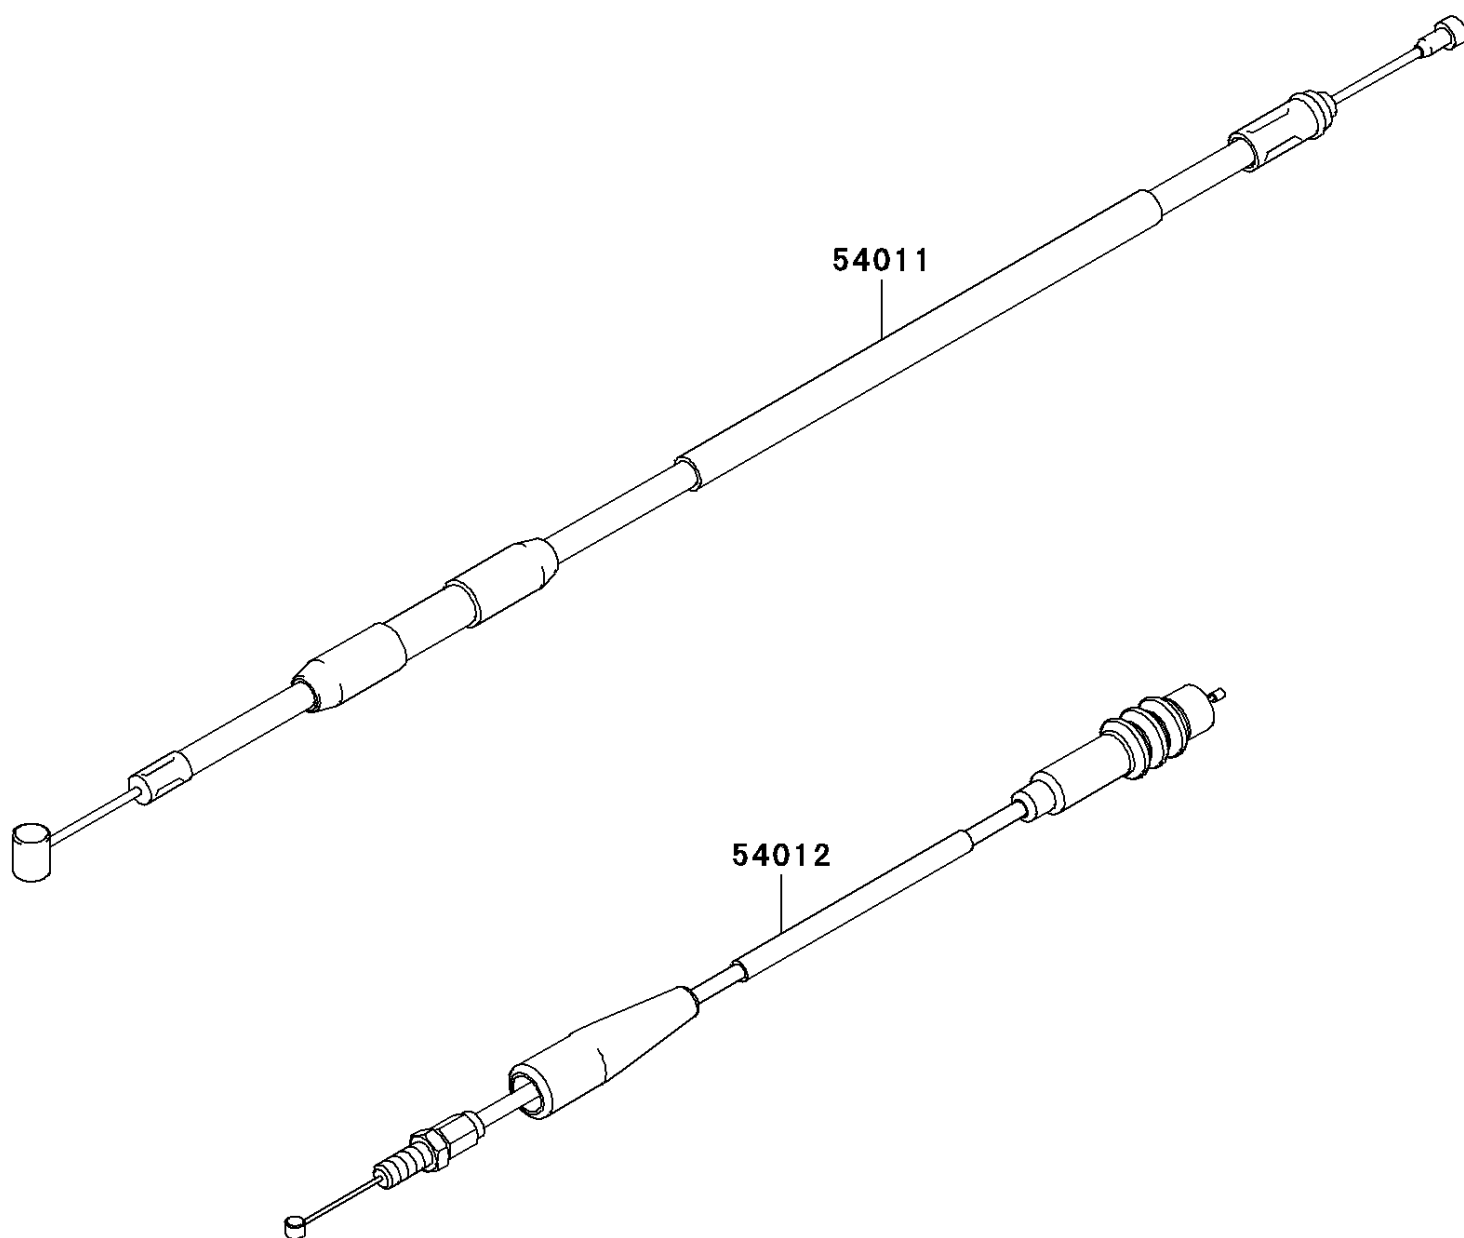

2006 KX™250 PARTS DIAGRAM

Cables

F2540

2006 KX™250 PARTS LIST

Cables

ITEM NAME	PART NUMBER	QUANTITY
CABLE-CLUTCH (Ref # 54011)	54011-0047	1
CABLE-THROTTLE (Ref # 54012)	54012-0149	1