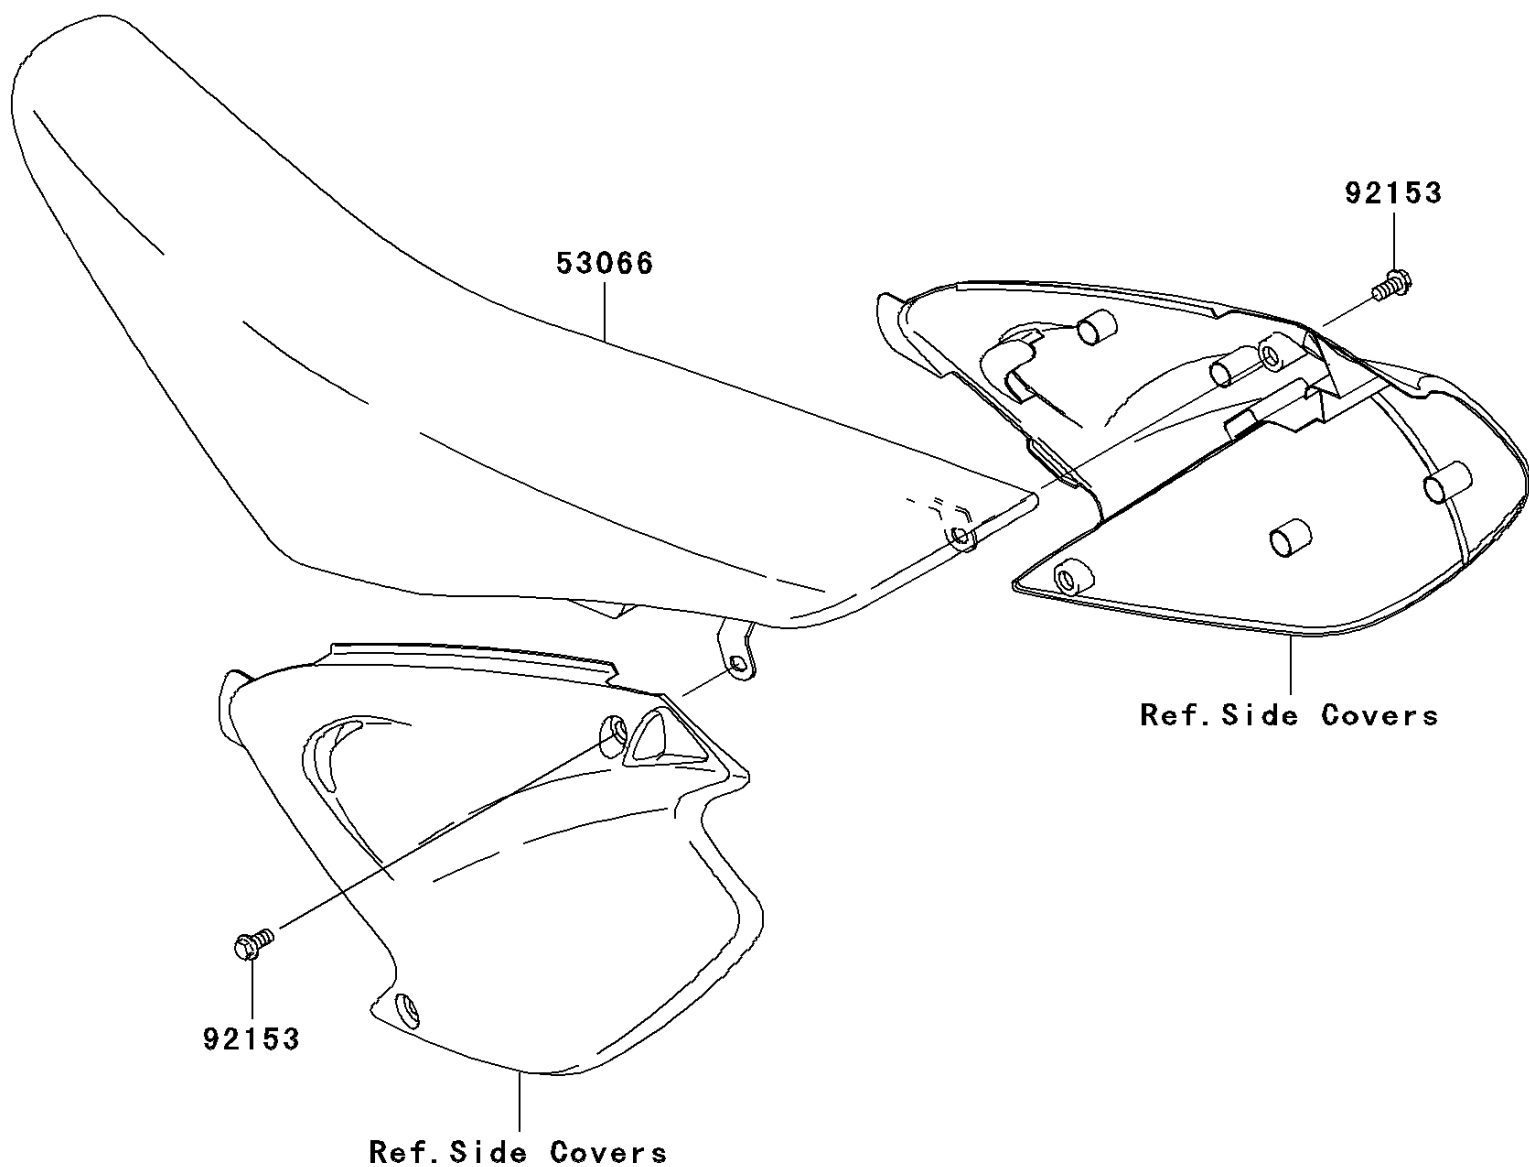

2006 KX™250 PARTS DIAGRAM

Seat

F2510

2006 KX™250 PARTS LIST

Seat

ITEM NAME	PART NUMBER	QUANTITY
SEAT-ASSY, GREEN/BLACK (Ref # 53066)	53066-0094-336	1
BOLT, FLANGED, 8X16 (Ref # 92153)	92153-1308	1