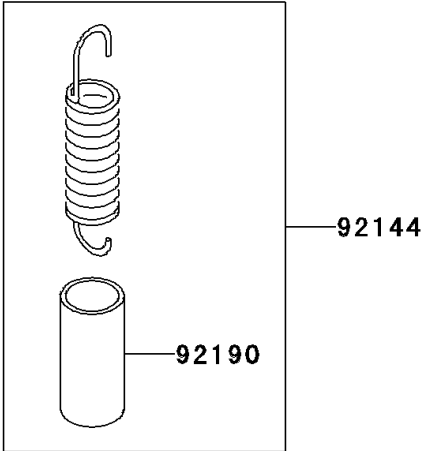

2006 KX™250 PARTS DIAGRAM

Brake Pedal

F2260

2006 KX™250 PARTS LIST

Brake Pedal

ITEM NAME	PART NUMBER	QUANTITY
O RING,12MM (Ref # 670)	670B2012	1
LEVER-COMP,BRAKE PEDAL (Ref # 13236)	13236-0057	1
SPRING,BRAKE PEDAL RETURN (Ref # 92144)	92144-1752	1
BOLT,BRAKE PEDAL,10MM (Ref # 92153)	92153-0974	1
TUBE,13X16X25 (Ref # 92190)	92190-1488	1