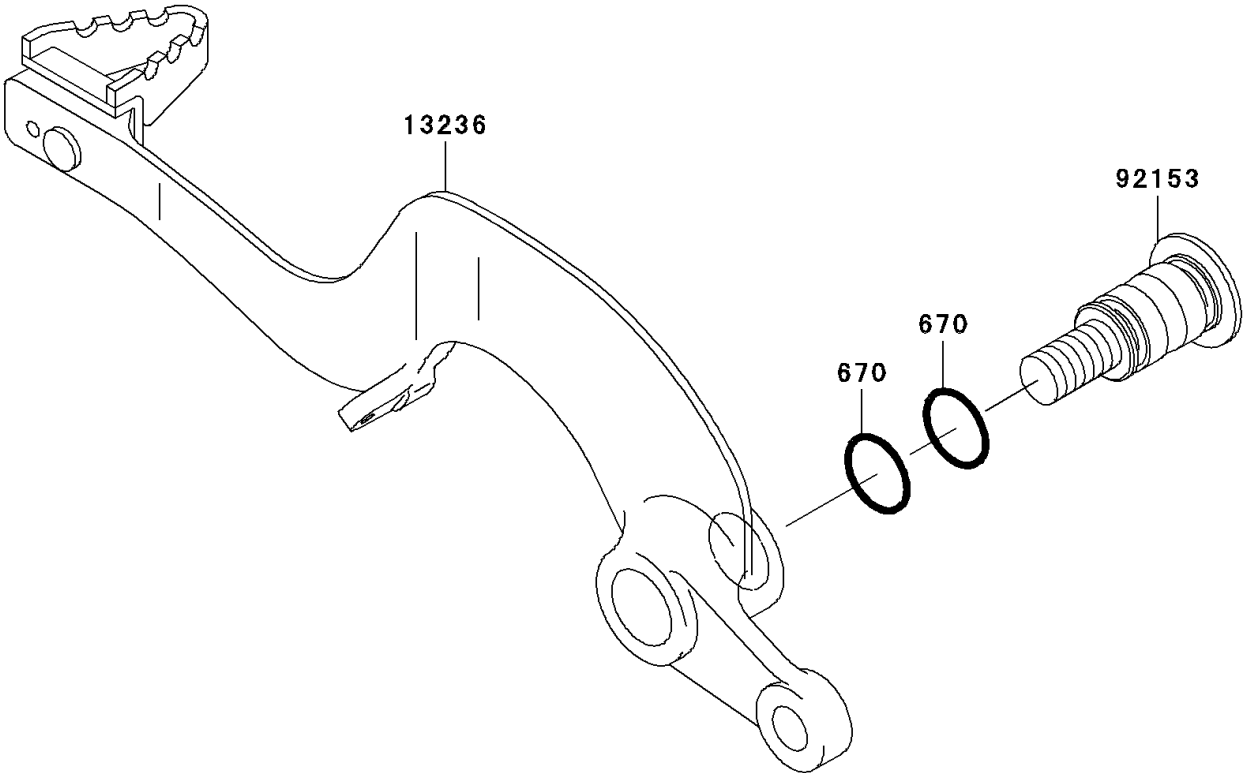

2006 KX™250 PARTS DIAGRAM

Brake Pedal

F2260

2006 KX™250 PARTS LIST

Brake Pedal

ITEM NAME	PART NUMBER	QUANTITY
O RING,12MM (Ref # 670)	670B2012	1
LEVER-COMP,BRAKE PEDAL (Ref # 13236)	13236-0057	1
SPRING,BRAKE PEDAL RETURN (Ref # 92144)	92144-1752	1
BOLT,BRAKE PEDAL,10MM (Ref # 92153)	92153-0974	1
TUBE,13X16X25 (Ref # 92190)	92190-1488	1