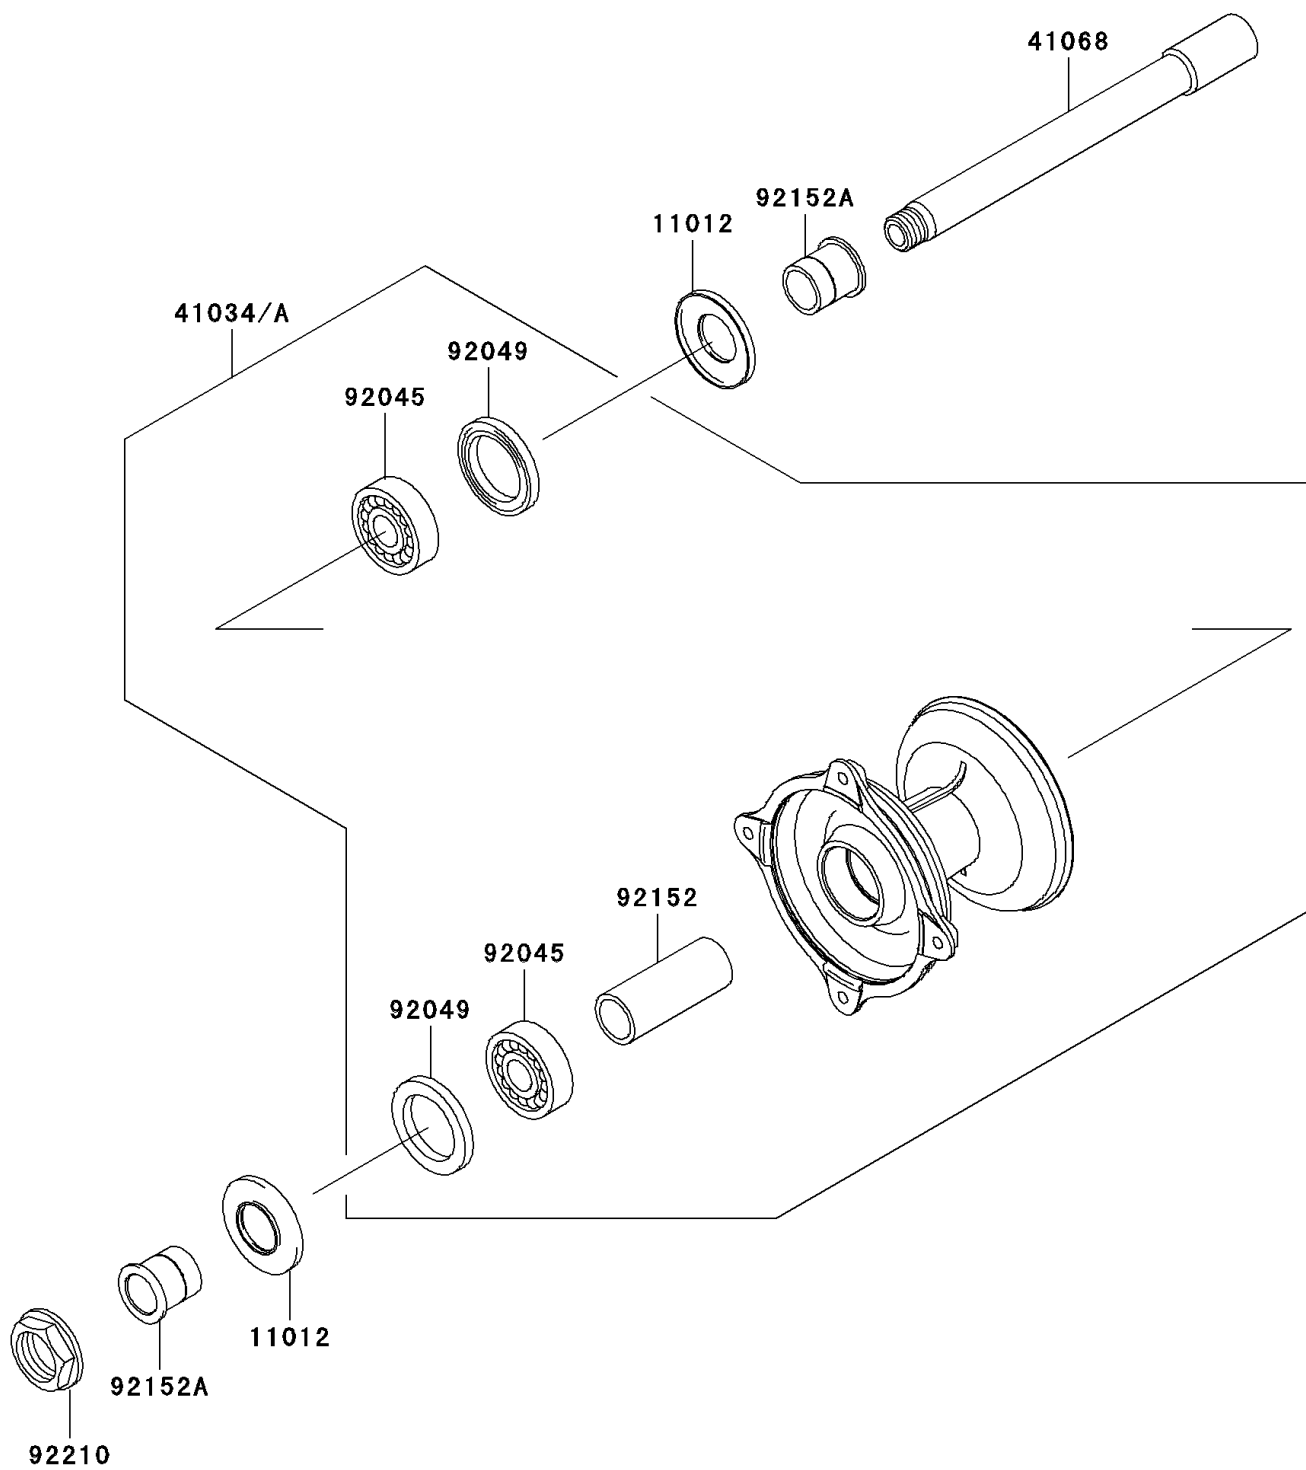

2006 KX™250 PARTS DIAGRAM

Front Hub

F2230

2006 KX™250 PARTS LIST

Front Hub

ITEM NAME	PART NUMBER	QUANTITY
CAP,AXLE (Ref # 11012)	11012-1581	1
DRUM-ASSY,FRONT BRAKE (Ref # 41034)	41034-0005	1
AXLE,FR (Ref # 41068)	41068-0004	1
BEARING-BALL,69042RS (Ref # 92045)	92045-1284	1
SEAL-OIL,BJNC-2 25X37X5 (Ref # 92049)	92049-1403	1
COLLAR,FRONT BRAKE DRUM,L=65 (Ref # 92152)	92152-0028	1
COLLAR,FR AXLE,L=27.5 (Ref # 92152A)	92152-0324	1
NUT,18MM (Ref # 92210)	92210-0065	1