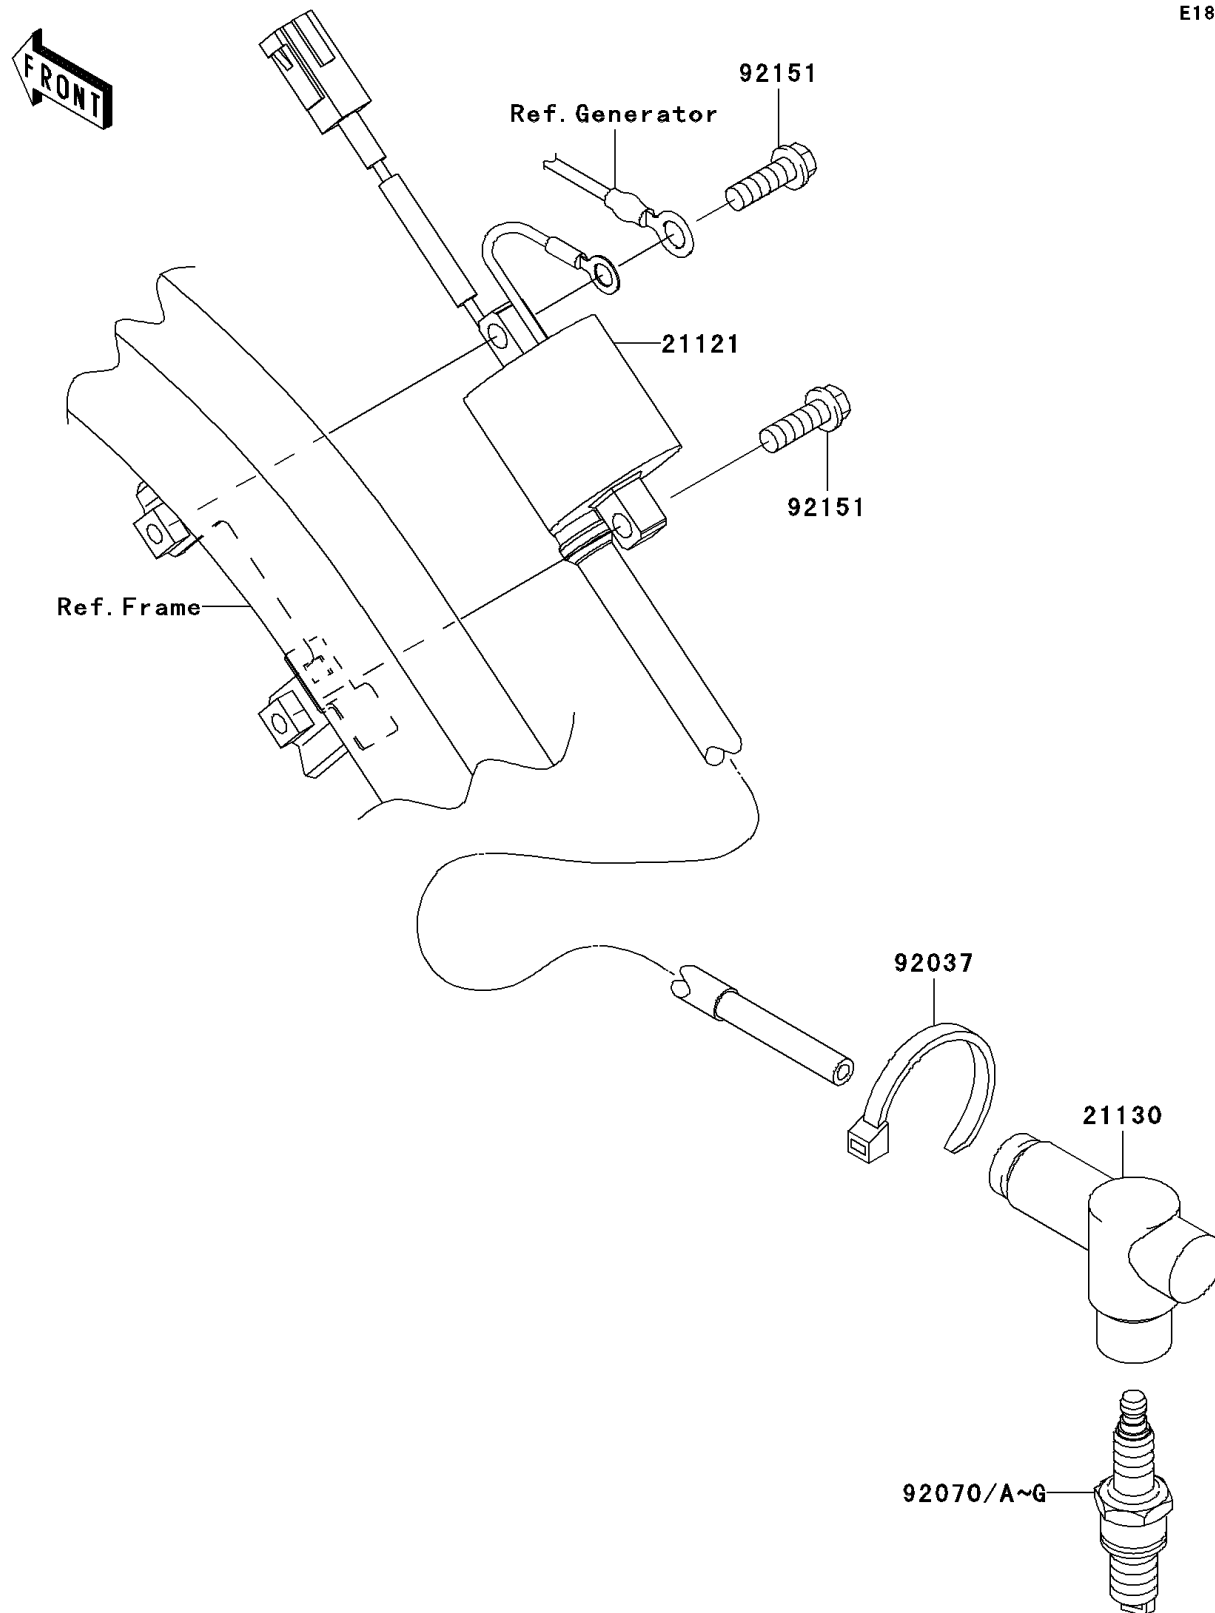

2006 KX™250 PARTS DIAGRAM

Ignition System

E1830

2006 KX™250 PARTS LIST

Ignition System

ITEM NAME	PART NUMBER	QUANTITY
COIL-IGNITION (Ref # 21121)	21121-0015	1
CAP-SPARK PLUG,TB05EMFK (Ref # 21130)	21130-0005	1
CLAMP (Ref # 92037)	92037-1173	1
PLUG-SPARK,BR8ECMVX (Ref # 92070)	92070-0015	1
PLUG-SPARK,BR9ECMVX (Ref # 92070A)	92070-0016	1
PLUG-SPARK,BR7EIX(NGK) (Ref # 92070B)	92070-1269	1
PLUG-SPARK,BR8EIX(NGK) (Ref # 92070C)	92070-1270	1
PLUG-SPARK,BR9EIX(NGK) (Ref # 92070D)	92070-1271	1
PLUG-SPARK,R7376-7(NGK) (Ref # 92070E)	92070-1274	1
PLUG-SPARK,R7376-8(NGK) (Ref # 92070F)	92070-1275	1
PLUG-SPARK,R7376-9(NGK) (Ref # 92070G)	92070-1276	1
BOLT,6X18 (Ref # 92151)	92151-1311	1