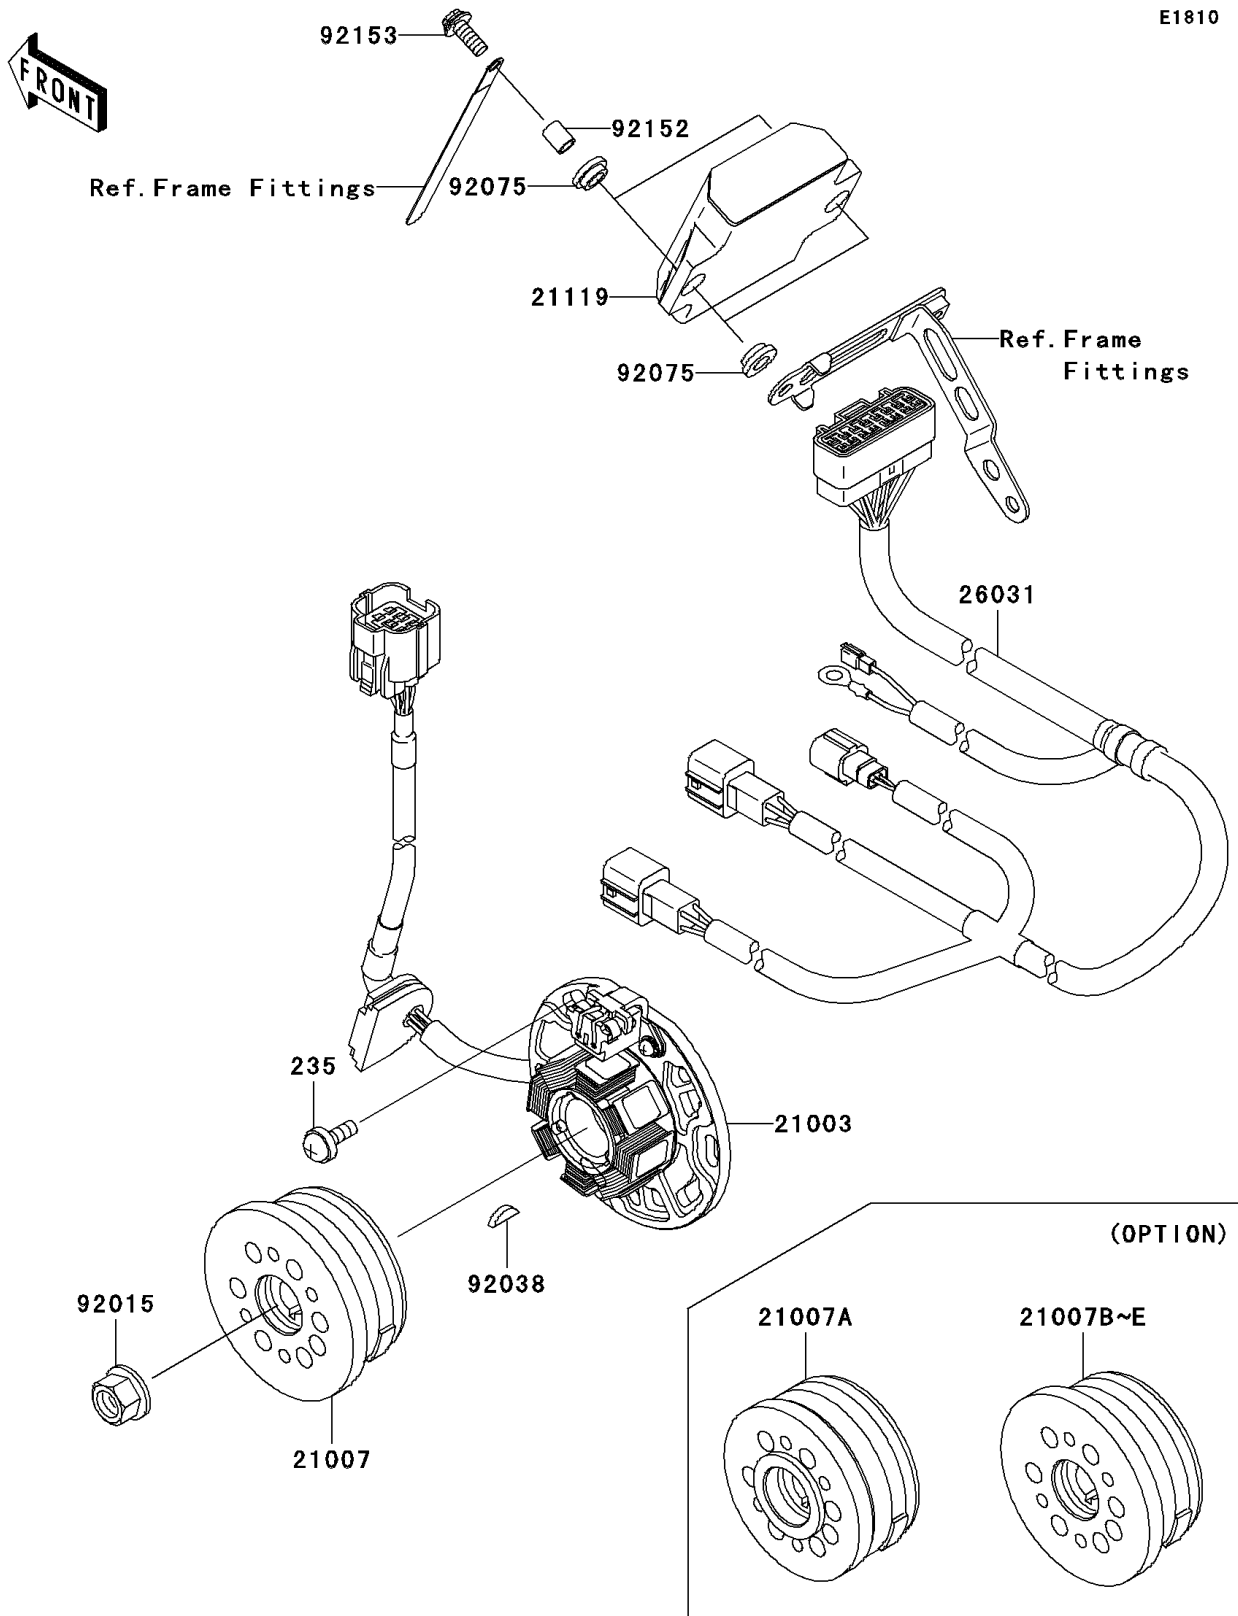

2006 KX™250 PARTS DIAGRAM

Generator

E1810

2006 KX™250 PARTS LIST

Generator

ITEM NAME	PART NUMBER	QUANTITY
SCREW-PAN-WP-CROS,6X16 (Ref # 235)	235B0616	1
STATOR (Ref # 21003)	21003-0018	1
ROTOR,l=4.5 (Ref # 21007)	21007-1424	1
ROTOR,l=4.0 (Ref # 21007A)	21007-1425	1
ROTOR,l=5.3 (Ref # 21007B)	21007-1426	1
ROTOR,l=5.6 (Ref # 21007C)	21007-1427	1
ROTOR,l=5.9 (Ref # 21007D)	21007-1428	1
ROTOR,l=4.9 (Ref # 21007E)	21007-1429	1
IGNITER (Ref # 21119)	21119-0027	1
HARNESS (Ref # 26031)	26031-0278	1
NUT,FLANGED,12MM (Ref # 92015)	92015-1156	1
KEY,WOODRUFF (Ref # 92038)	92038-001	1
DAMPER,8MM (Ref # 92075)	92075-1138	1
COLLAR,IGNITER (Ref # 92152)	92152-1421	1
BOLT,6X20 (Ref # 92153)	92153-0626	1