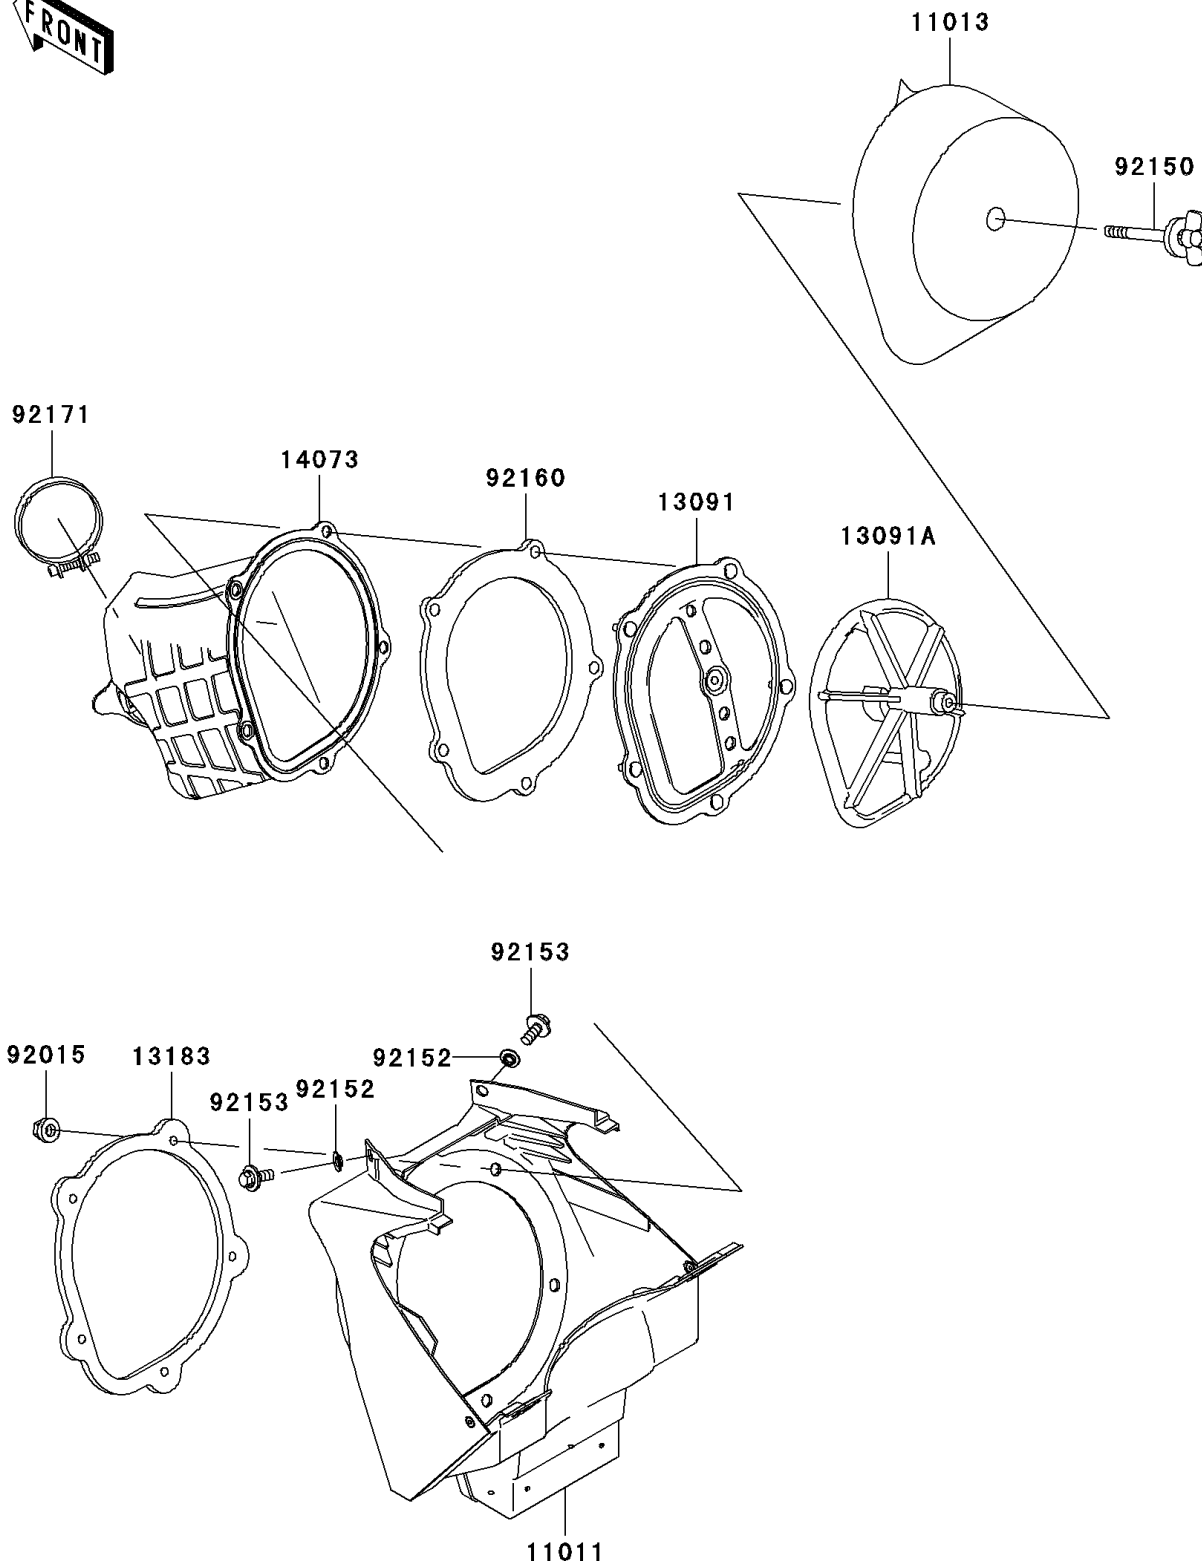

2006 KX™250 PARTS DIAGRAM

Air Cleaner

E1130

2006 KX™250 PARTS LIST

Air Cleaner

ITEM NAME	PART NUMBER	QUANTITY
CASE-AIR FILTER (Ref # 11011)	11011-0048	1
ELEMENT-AIR FILTER (Ref # 11013)	11013-1264	1
HOLDER (Ref # 13091)	13091-1664	1
HOLDER,ELEMENT (Ref # 13091A)	13091-1708	1
PLATE,DUCT FITTING (Ref # 13183)	13183-1530	1
DUCT,AIR FILTER (Ref # 14073)	14073-0075	1
NUT,FLANGED,5MM (Ref # 92015)	92015-1259	1
BOLT,WING (Ref # 92150)	92150-1565	1
COLLAR (Ref # 92152)	92152-0275	1
BOLT,6X16 (Ref # 92153)	92153-0863	1
DAMPER,DUCT SEAL (Ref # 92160)	92160-1196	1
CLAMP,AIR FILTER (Ref # 92171)	92171-1066	1