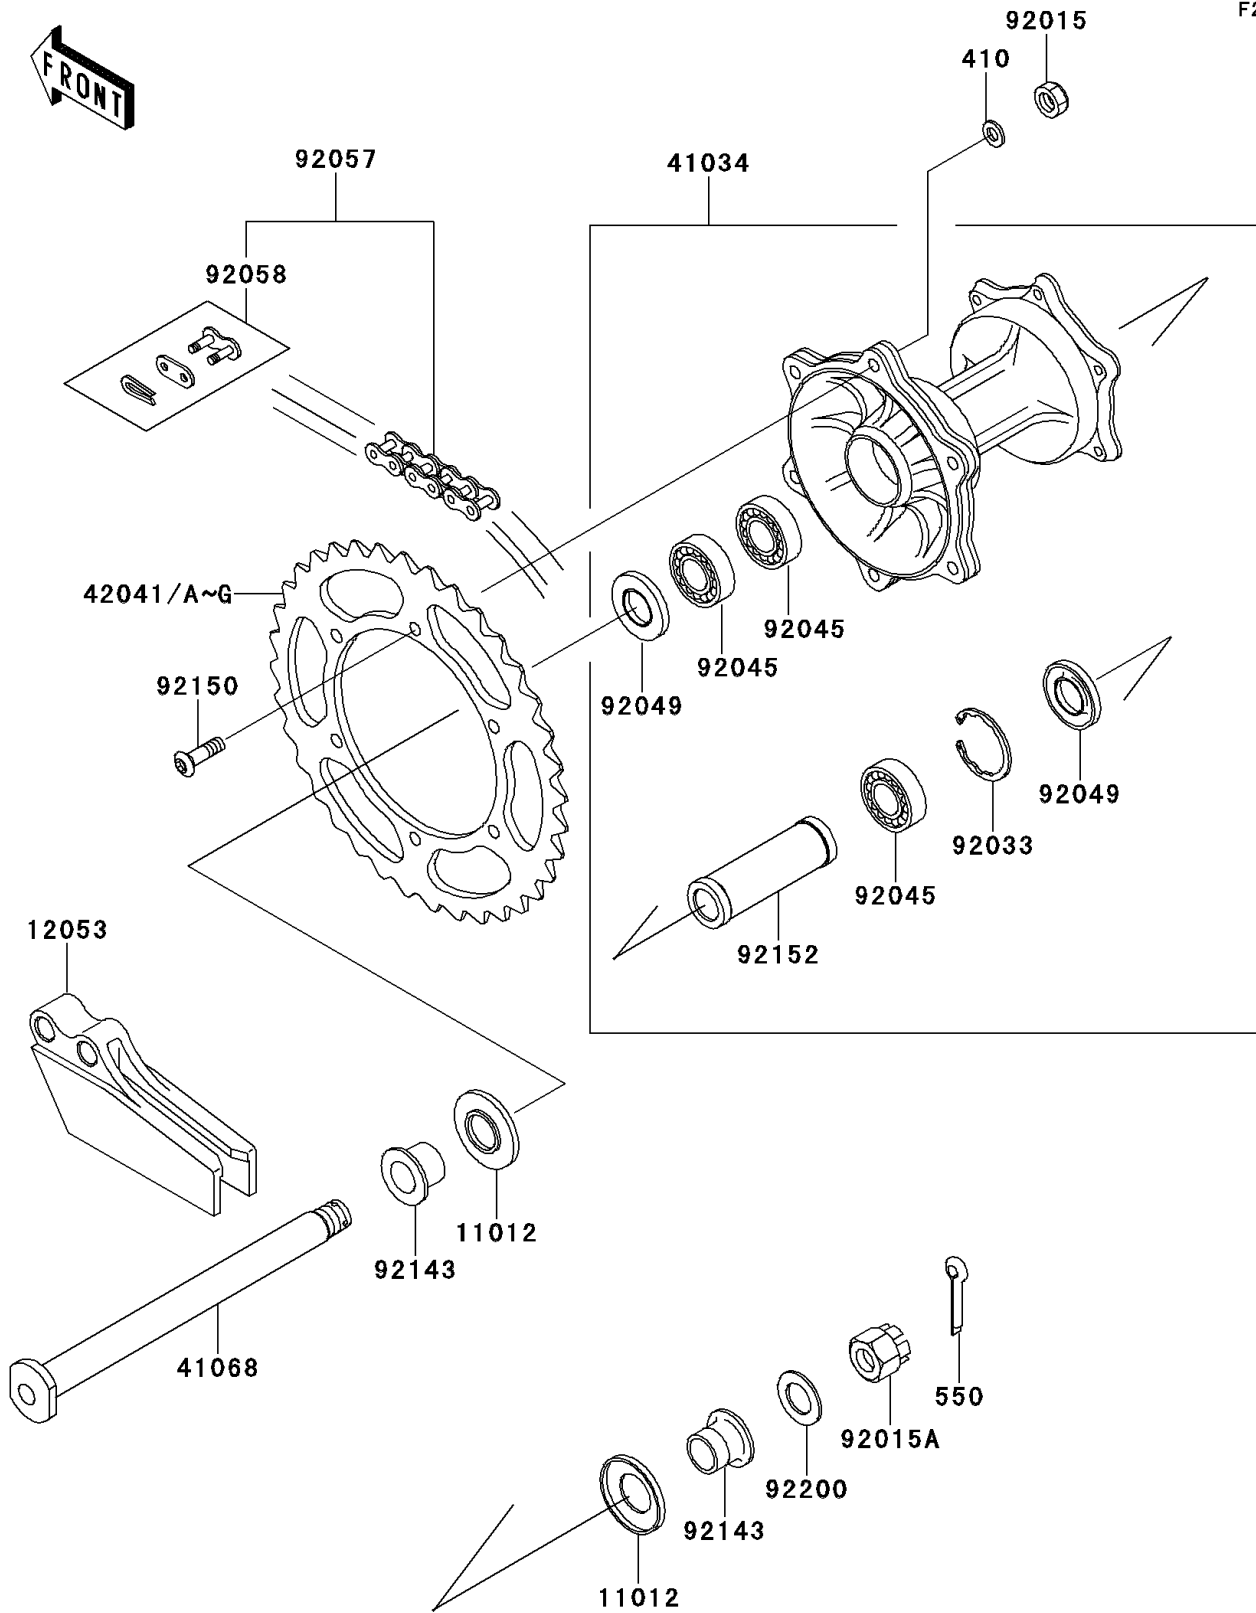

2001 KX™250 PARTS DIAGRAM

Rear Hub

F2240

2001 KX™250 PARTS LIST

Rear Hub

ITEM NAME	PART NUMBER	QUANTITY
WASHER-PLAIN-SMALL,8MM (Ref # 410)	410B0800	1
PIN-COTTER,3.0X25 (Ref # 550)	550D3025	1
CAP,AXLE (Ref # 11012)	11012-1581	1
GUIDE-CHAIN,DRIVE,RR (Ref # 12053)	12053-1376	1
DRUM-ASSY,REAR BRAKE (Ref # 41034)	41034-1301	1
AXLE,RR (Ref # 41068)	41068-1343	1
SPROCKET-HUB,47T (Ref # 42041)	42041-1382	1
SPROCKET-HUB,48T (Ref # 42041A)	42041-1383	1
SPROCKET-HUB,49T (Ref # 42041B)	42041-1384	1
SPROCKET-HUB,47T,AL (Ref # 42041C)	42041-1447	1
SPROCKET-HUB,48T,AL (Ref # 42041D)	42041-1448	1
SPROCKET-HUB,49T,AL (Ref # 42041E)	42041-1449	1
SPROCKET-HUB,50T,AL (Ref # 42041F)	42041-1450	1
SPROCKET-HUB,46T,AL (Ref # 42041G)	42041-1501	1
NUT,8MM (Ref # 92015)	92015-1432	1
NUT,CASTLE,18MM (Ref # 92015A)	92015-1885	1
RING-SNAP,42MM (Ref # 92033)	92033-1041	1
BEARING-BALL,6004X8JRLLX2/3A (Ref # 92045)	92045-1239	1
SEAL-OIL,MHSA25 42 6 (Ref # 92049)	92049-1314	1
CHAIN,DRIVE,DID520DMX114L (Ref # 92057)	92057-1438	1
JOINT-CHAIN,DRIVE (Ref # 92058)	92058-1074	1
COLLAR,RR AXLE,L=20 (Ref # 92143)	92143-1905	1
BOLT,SOCKET,8X28 (Ref # 92150)	92150-1978	1
COLLAR,RR BRAKE DRUM,L=93 (Ref # 92152)	92152-1144	1
WASHER,18.5X32X2.3 (Ref # 92200)	92200-1149	1