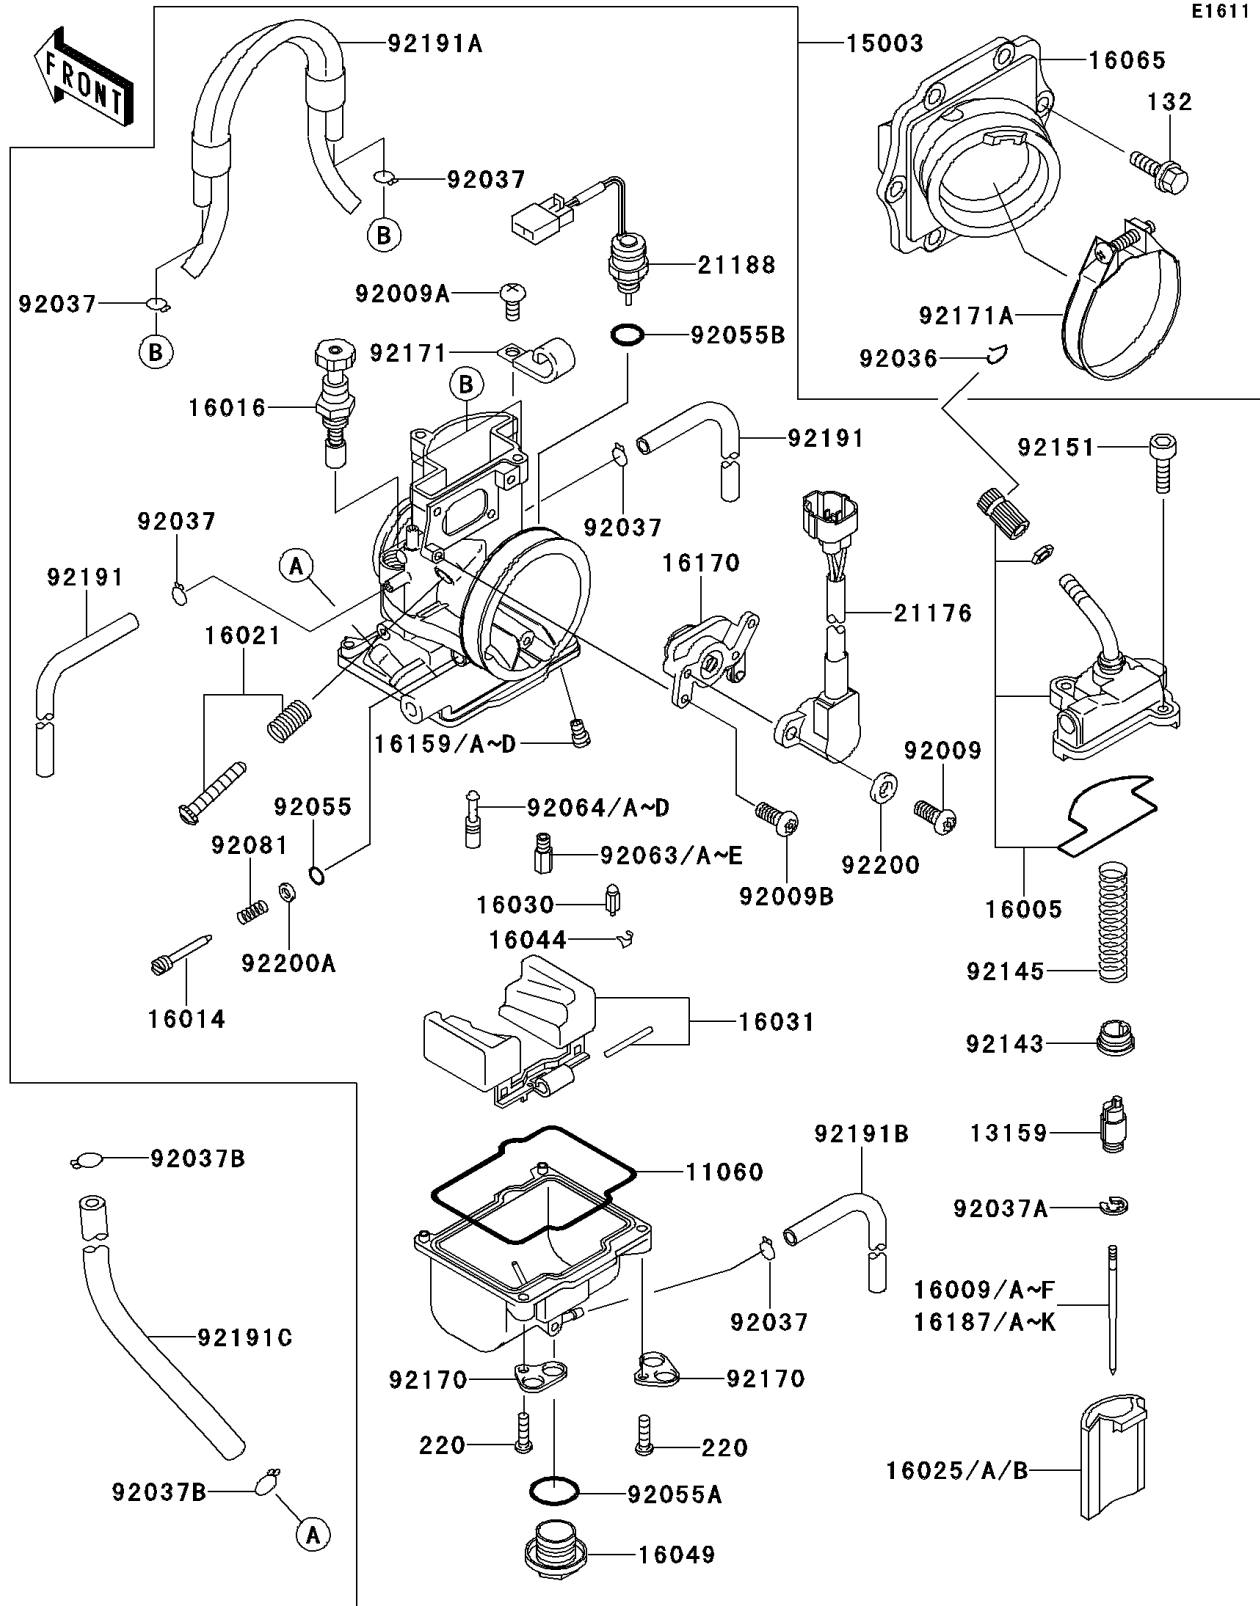

2001 KX™250 PARTS DIAGRAM

Carburetor

E1611