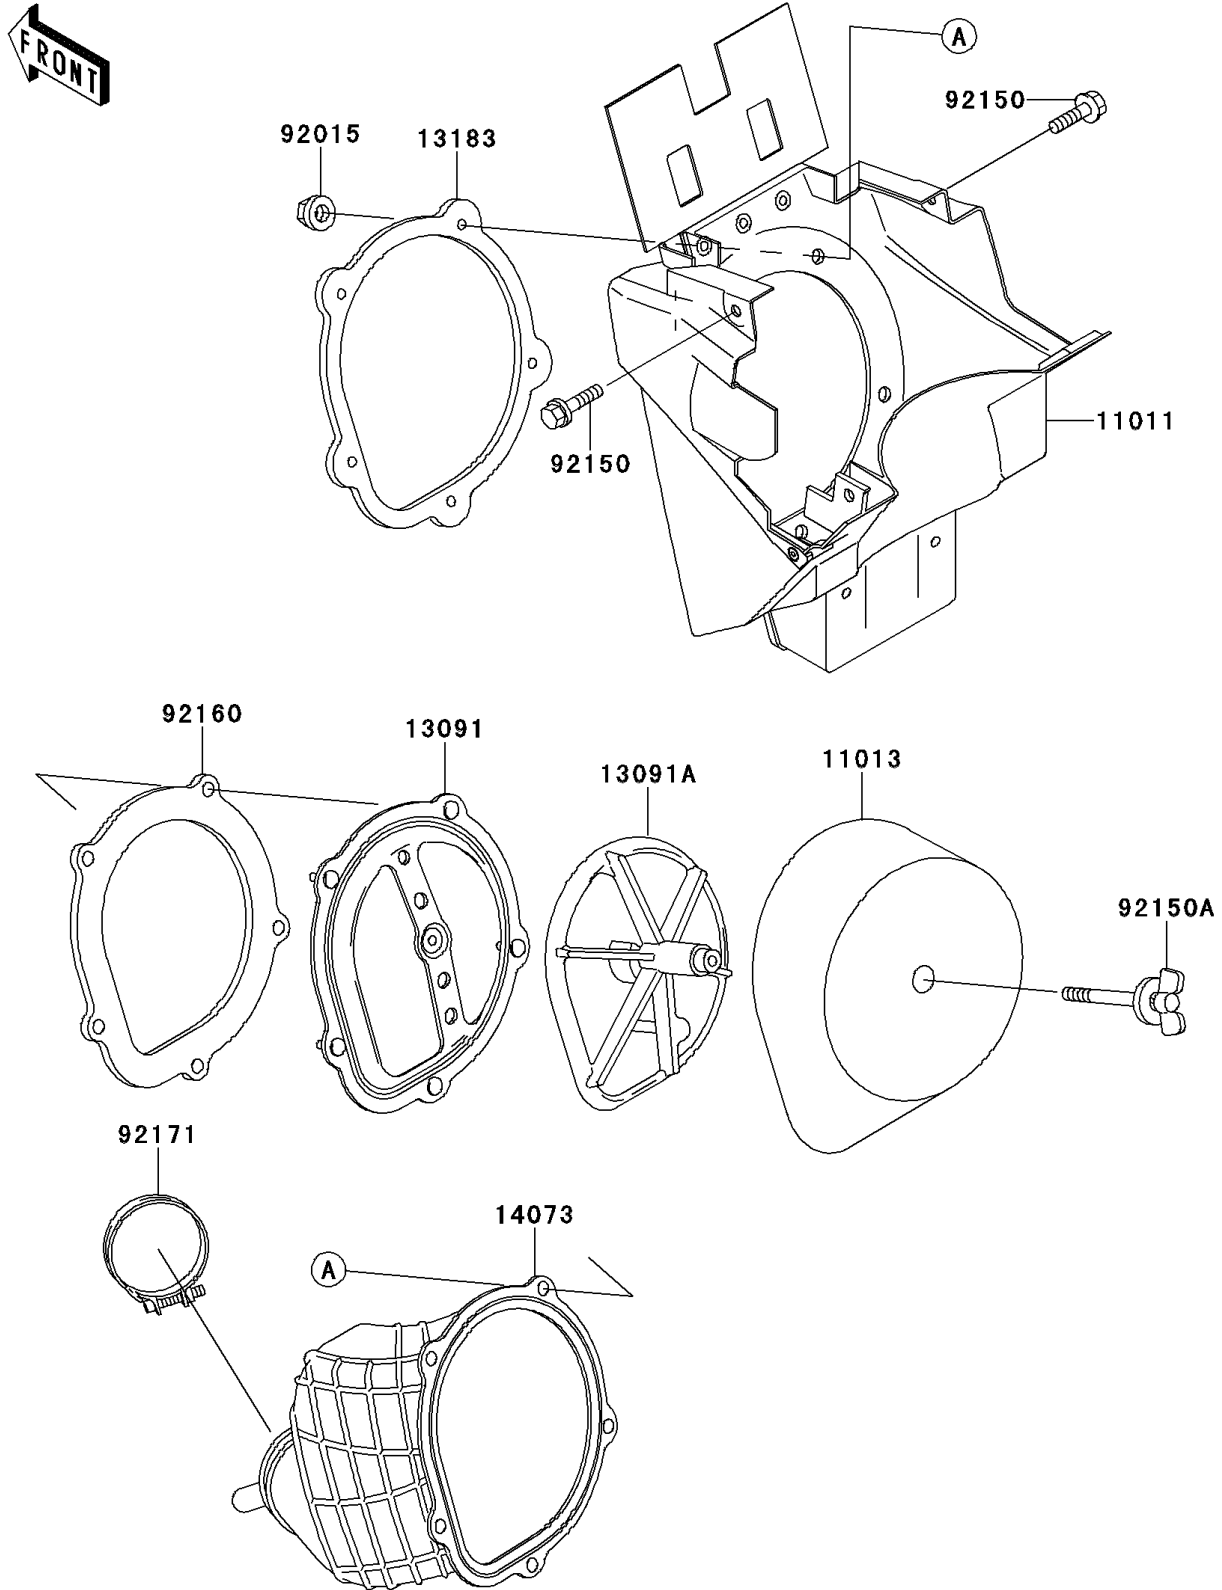

## 2001 KX™250 PARTS DIAGRAM

Air Cleaner

E1130

## 2001 KX™250 PARTS LIST

Air Cleaner

ITEM NAME	PART NUMBER	QUANTITY
CASE-AIR FILTER,BLACK (Ref # 11011)	11011-1557-6D	1
ELEMENT-AIR FILTER (Ref # 11013)	11013-1264	1
HOLDER (Ref # 13091)	13091-1664	1
HOLDER,ELEMENT (Ref # 13091A)	13091-1708	1
PLATE,DUCT FITTING (Ref # 13183)	13183-1530	1
DUCT,AIR FILTER (Ref # 14073)	14073-1743	1
NUT,FLANGED,5MM (Ref # 92015)	92015-1259	1
BOLT,FLANGED,6X16 (Ref # 92150)	92150-1506	1
BOLT,WING (Ref # 92150A)	92150-1565	1
DAMPER,DUCT SEAL (Ref # 92160)	92160-1196	1
CLAMP,AIR FILTER (Ref # 92171)	92171-1066	1