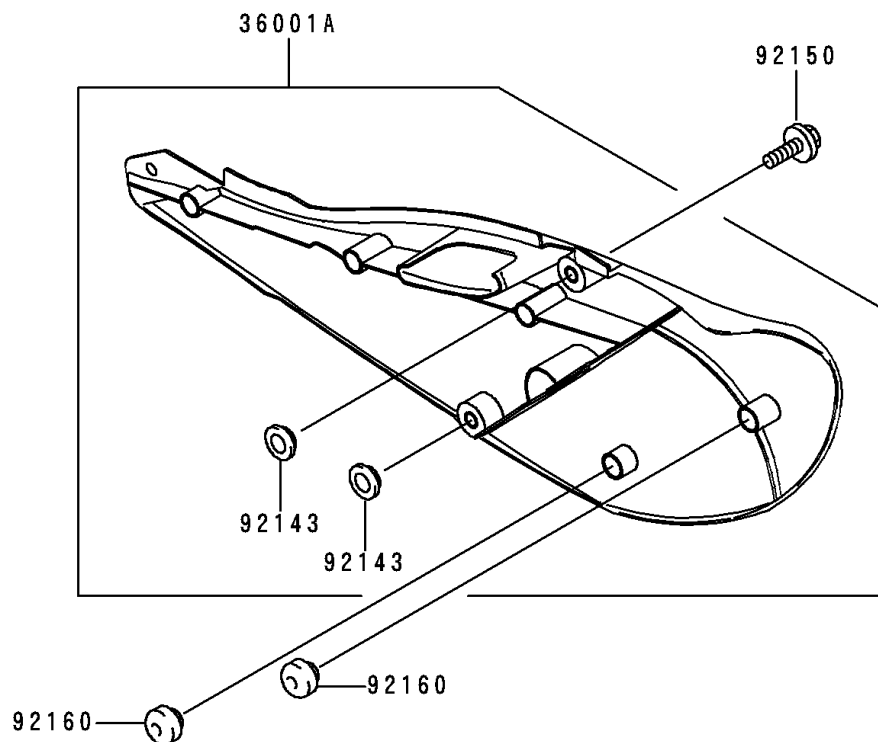

## 2000 KX™250 PARTS DIAGRAM

Side Covers

F2611

## 2000 KX™250 PARTS LIST

Side Covers

ITEM NAME	PART NUMBER	QUANTITY
COVER-SIDE,LH,P.WHITE (Ref # 36001)	36001-1627-6F	1
COVER-SIDE,RH,P.WHITE (Ref # 36001A)	36001-1628-6F	1
COLLAR (Ref # 92143)	92143-1196	1
BOLT,6X20 (Ref # 92150)	92150-1339	1
DAMPER (Ref # 92160)	92160-1994	1