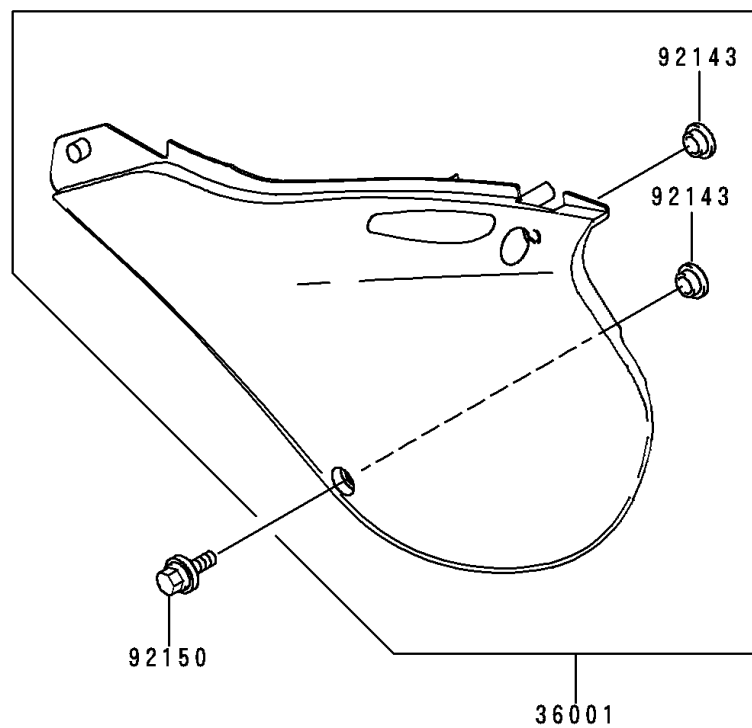

## 2000 KX™250 PARTS DIAGRAM

Side Covers

F2611

## 2000 KX™250 PARTS LIST

Side Covers

ITEM NAME	PART NUMBER	QUANTITY
COVER-SIDE,LH,P.WHITE (Ref # 36001)	36001-1627-6F	1
COVER-SIDE,RH,P.WHITE (Ref # 36001A)	36001-1628-6F	1
COLLAR (Ref # 92143)	92143-1196	1
BOLT,6X20 (Ref # 92150)	92150-1339	1
DAMPER (Ref # 92160)	92160-1994	1